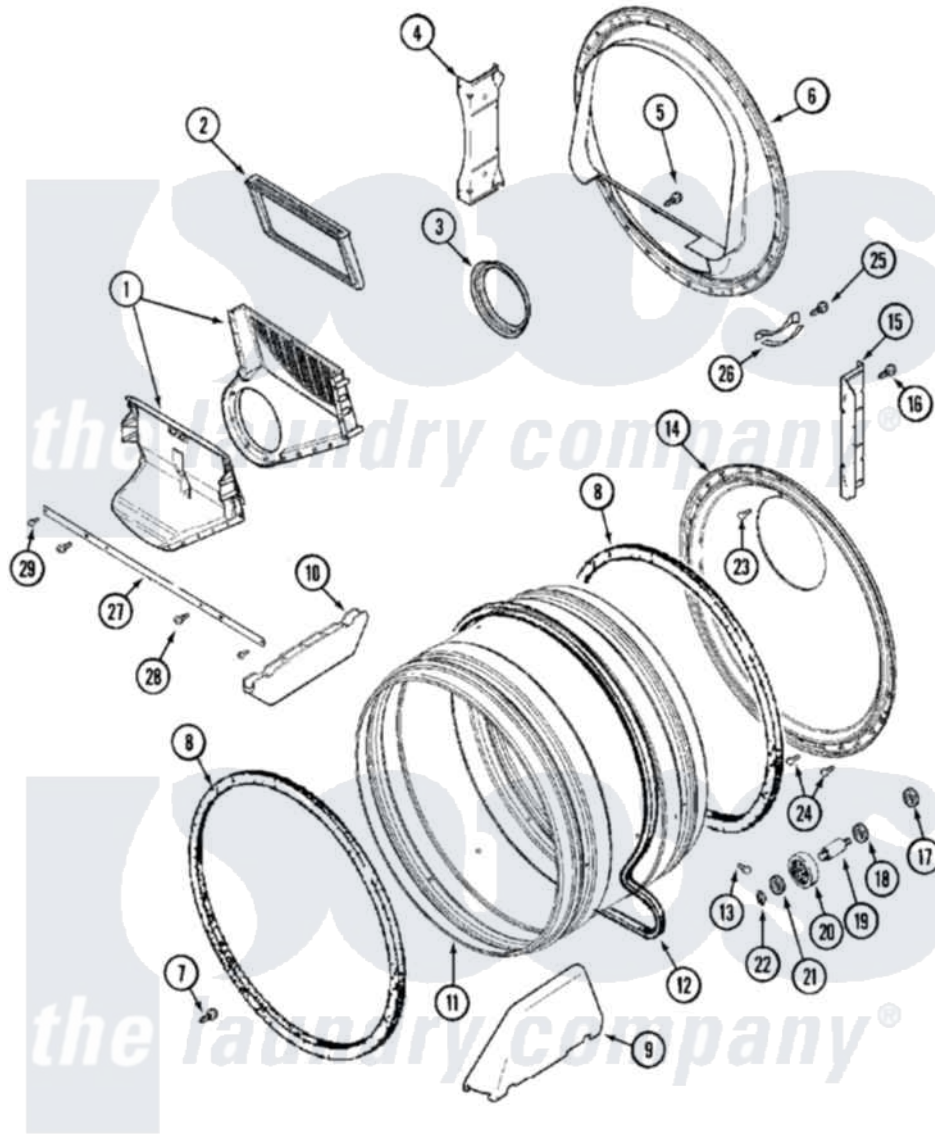

# Maytag MUG15PDAEW 06 - TUMBLER

Maytag [Commercial Maytag MUG15PDAEW Dryer Parts](#) Parts Diagram 06 - TUMBLER  
 Click on the part number to view part

Item	Original Part Number	Replaced By	Status	Part Description
001	<a href="#">33001799</a>			Outlet Duct Assembly Note: Outlet Duct Assembly
002	33001804	<a href="#">33002790</a>		Lint Filter
003	33001758	<a href="#">33002560</a>		Seal, Blower
004	NLA		Not Available	SUPPORT, TUMBLER FRONT
005	NLA		Not Available	SCREW, OUTLET DUCT
006	<a href="#">33001802</a>			Front, Tumbler
007	33001855	<a href="#">33002917</a>		Screw, No.10-16
008	<a href="#">33001807</a>			Seal, Tumbler
009	<a href="#">33002032</a>			Baffle
010	<a href="#">33001755</a>			Baffle
011	33001794	<a href="#">33001889</a>		Tumbler
012	33001777	<a href="#">33002535</a>		V-Belt
013	33001788	<a href="#">33002973</a>		Screw, No.9-15 X 1.00 Hx WS
014	<a href="#">33001801</a>			Back, Tumbler
015	NLA		Not Available	SUPPORT, BACK

016	<a href="#">22001995</a>		Screw Note: Screw, Tumbler Front And Shroud
017	<a href="#">33001443</a>		Nut, Hex
018	Y313347	<a href="#">312535</a>	Washer, Vault Mounting Brk.
019	Y312948	<a href="#">6-3129480</a>	Shaft- Tumbler
020	Y303373	<a href="#">12001541</a>	Drum Roller/Washer Assembly--W
021	<a href="#">312535</a>		Washer, Vault Mounting Brk.
022	410233	<a href="#">9703438</a>	Ring-Retrn
023	<a href="#">210932</a>		Screw, No.8 X 9/16 Ctsk Note: Screw, Inlet Duct
024	22001996	<a href="#">3370225</a>	Screw
025	<a href="#">210720</a>		Rivet, Bearing To Tumbler Frnt
026	<a href="#">306508</a>		Tumbler Bearing Kit ---W
027	<a href="#">33002039</a>		Brace, Tumbler Front
028	<a href="#">33001768</a>		Screw, Shroud Note: Screw, Shroud And Outlet Duct
029	<a href="#">22001995</a>		Screw Note: Screw, Tumbler Front And Shroud