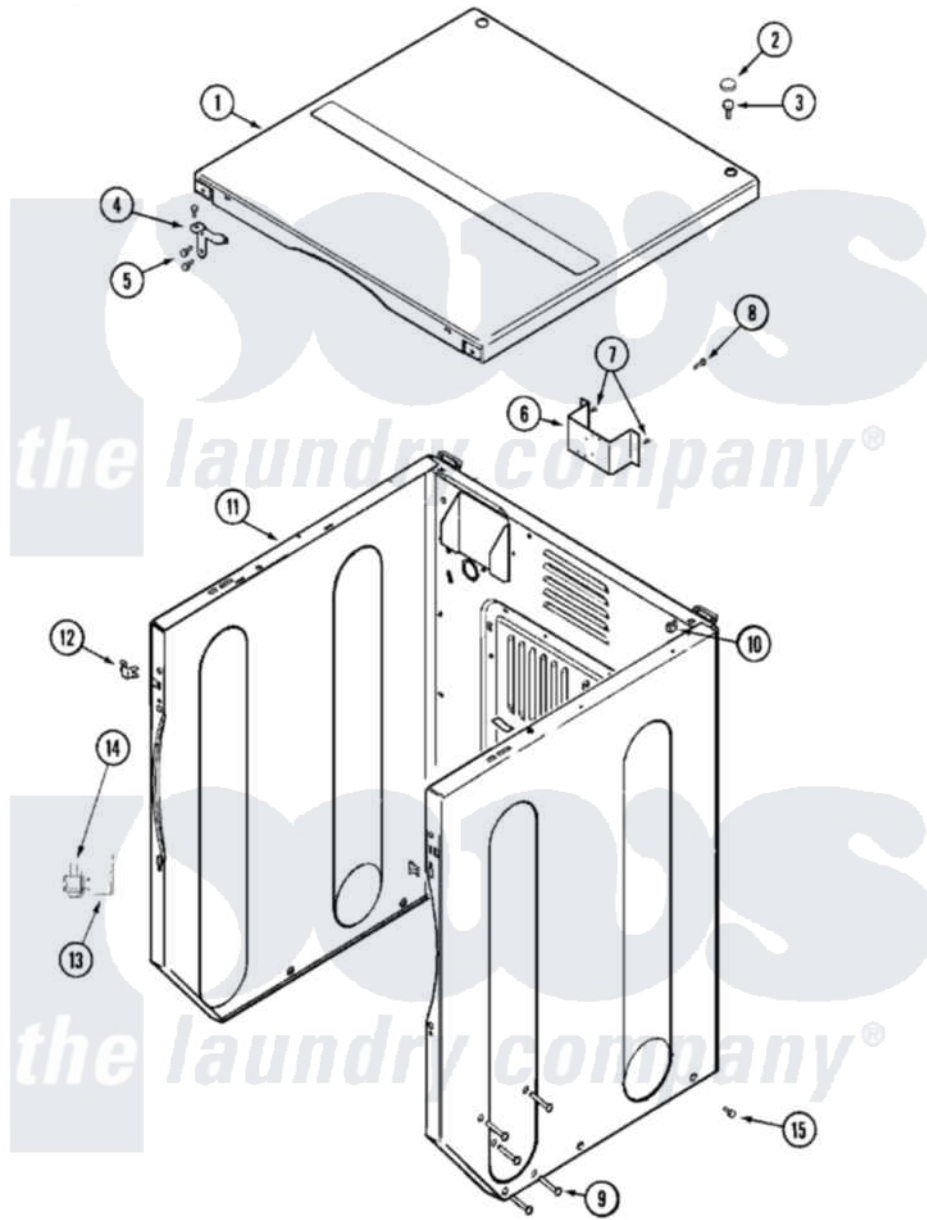

Maytag MUG15PDAGW 03 - CABINET-FRONT (UPPER)

Maytag Commercial Maytag MUG15PDAGW Dryer Parts Parts Diagram 03 - CABINET-FRONT (UPPER)
 Click on the part number to view part

| Item | Original Part Number | Replaced By | Status | Part Description |
|------|--------------------------|--------------------------|---------------|---|
| 001 | 33001995 | 33002124 | | Cover, Top |
| 002 | 33001997 | | | Plug, Hole |
| 003 | 22001883 | 214354 | | Screw, Top Cover To Cabnt. |
| 004 | 33001998 | | | Bracket, Top Cover |
| " | 33001999 | | | Bracket, Top Cover |
| 005 | 22001995 | | | Screw Note: Screw, Tumbler Front And Shroud |
| 006 | NLA | | Not Available | BRACKET, TERMINAL BLOCK---NA |
| 007 | 22001995 | | | Screw Note: Screw, Tumbler Front And Shroud |
| 008 | NLA | | Not Available | SCREW, GROUND LUG |
| 009 | NLA | | Not Available | WASHER, GROUND LUG |
| 010 | 22001502 | | | Fastener, U-NUt |
| 011 | NLA | | Not Available | CABINET (WHT) |
| 012 | 33001980 | | | Fastener, Access Panel |
| 013 | Y313561 | | | Screw---NA |