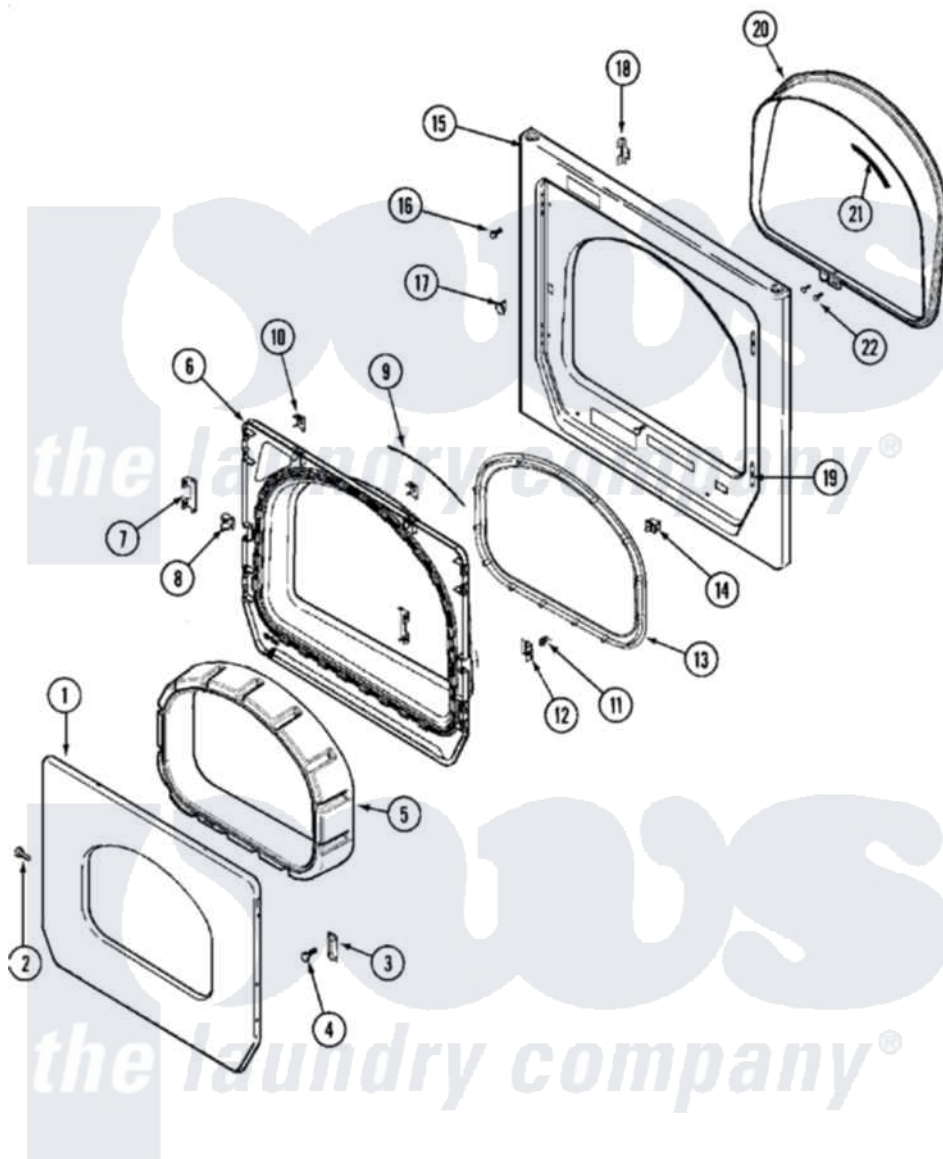

Maytag MUG15PDAGW 04 - DOOR (UPPER)

Maytag [Commercial Maytag MUG15PDAGW Dryer Parts](#) Parts Diagram 04 - DOOR (UPPER)
 Click on the part number to view part

| Item | Original Part Number | Replaced By | Status | Part Description |
|------|--------------------------|--------------------------|--------|------------------------------|
| 001 | 33002015 | | | Door, Outer |
| 002 | 22002063 | | | Screw No.8-18AB Wafer Head |
| 003 | 33002017 | | | Hinge, Door |
| 004 | 22002062 | 98006631 | | Screw |
| 005 | 22002300 | 9740848 | | Screw, Mixing Valve Mounting |
| " | 33002018 | 33002780 | | Door Tunnel W` Handle |
| 006 | 33002020 | | | Door, Inner W/Seal |
| 007 | 22002038 | | | Clip, Door |
| 008 | 33001763 | | | Plug, Inner Door |
| 009 | 33002094 | | | Seal, Door |
| 010 | 22002039 | | | Clip, Door |
| 011 | 33001761 | | | Strike, Door |
| 012 | 33001793 | | | Bracket, Strike |
| 013 | 33002022 | 33002607 | | Lens, Door |
| 014 | 33002250 | 33002166 | | Switch, Door |
| 015 | 33001711 | 33002936 | | Medallion- |

| | | | |
|-----|--------------------------|--------------------------|--------------------------|
| " | 33002023 | 33002081 | Panel, Front |
| " | 33002051 | | Not Available |
| 016 | 33001486 | 98008544 | SCREW, FRONT PANEL |
| 017 | 33001791 | 306436 | Screw |
| 018 | 33002025 | | Door Latch Kit--W |
| 019 | 33001175 | | Twin Speednut |
| 020 | 33002026 | | Cover, Hinge Hole |
| 021 | 33001767 | | Extension, Tumbler Front |
| 022 | 33001855 | 33002917 | Seal, Shroud |
| | | | Screw, No.10-16 |