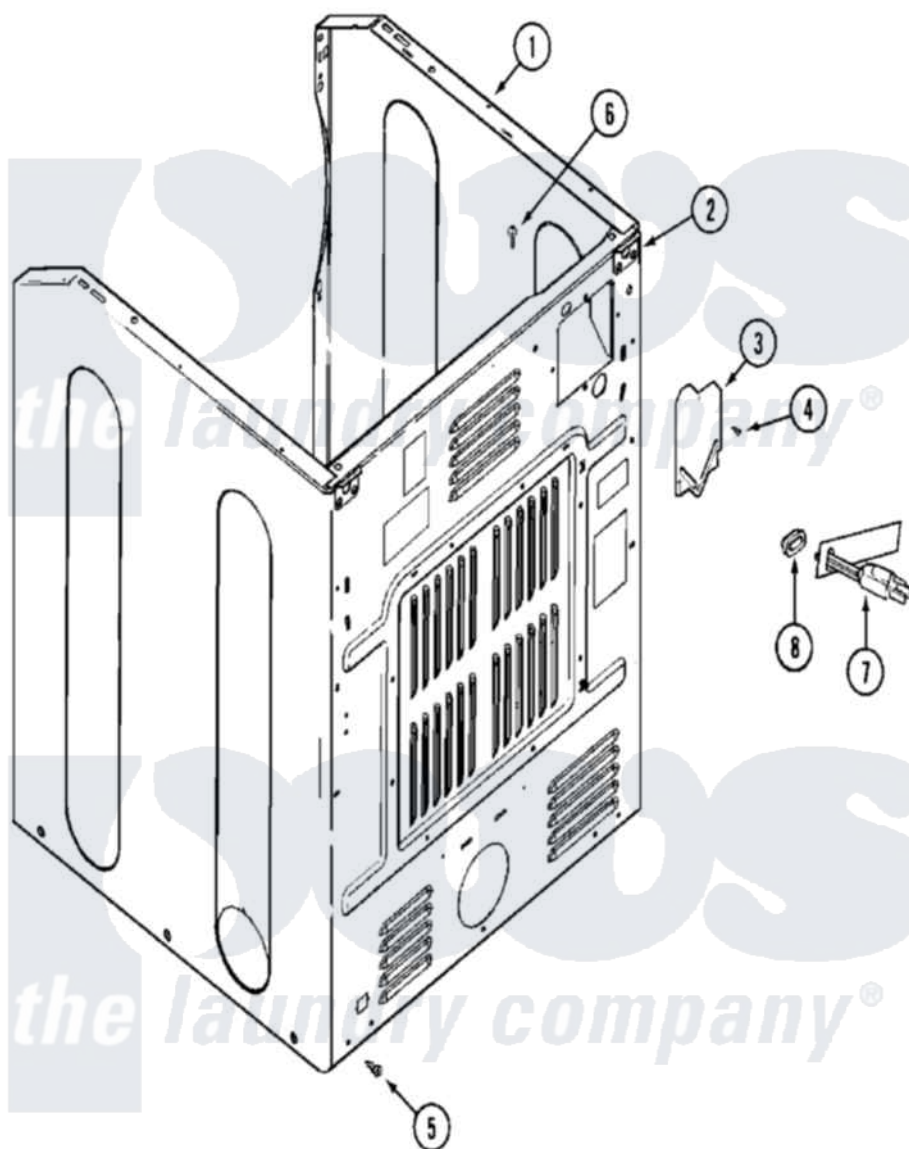

Maytag MUG15PDAGW 05 - CABINET-REAR

Maytag [Commercial Maytag MUG15PDAGW Dryer Parts](#) Parts Diagram 05 - CABINET-REAR
 Click on the part number to view part

Item	Original Part Number	Replaced By	Status	Part Description
001	NLA		Not Available	CABINET (WHT-LWR)
002	NLA		Not Available	BRACKET, CABINET HINGE
003	33001795			Cover, Terminal Block
004	22001995			Screw Note: Screw, Tumbler Front And Shroud
005	22001995			Screw Note: Screw, Tumbler Front And Shroud
006	210186	3370225		Screw
007	33001819		Not Available	CORD, POWER (AS WRAPPED)
008	216183			Grommet, Cord Export