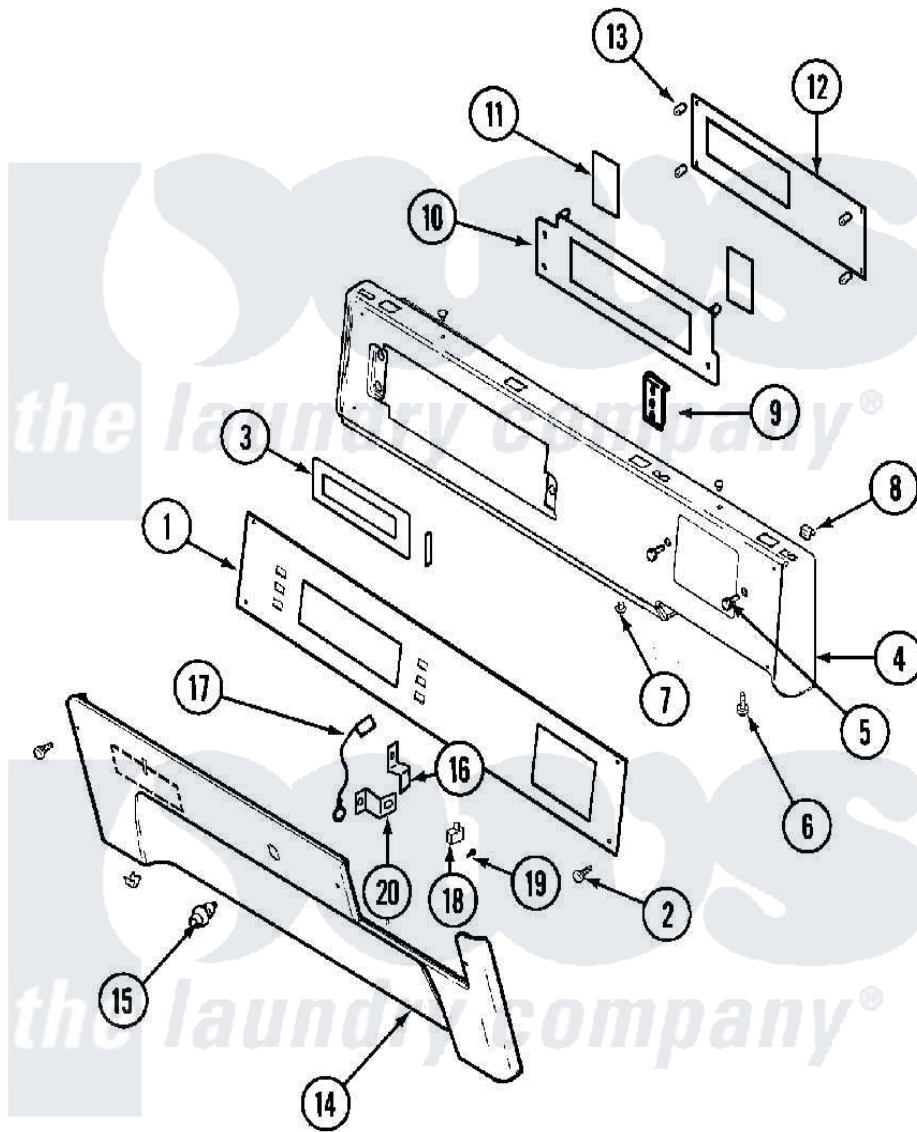

# Maytag MUG15PDAWA 01 - CONTROL PANEL

Maytag [Commercial Maytag MUG15PDAWA Dryer Parts](#) Parts Diagram 01 - CONTROL PANEL  
 Click on the part number to view part

Item	Original Part Number	Replaced By	Status	Part Description
001	33001974		Not Available	OVERLAY, CONTROL PANEL
002	<a href="#">215506</a>			Screw, Control Panel Overlay
003	<a href="#">33001209</a>			Cover, Display
004	33001975	<a href="#">22002457</a>		Panel- Con
"	33001976	<a href="#">33002377</a>		Panel, Control
"	<a href="#">33002003</a>			Fastener Clip, Control Panel
005	22002062	<a href="#">98006631</a>		Screw
"	910186	<a href="#">99002757</a>		Screw
006	<a href="#">215506</a>			Screw, Control Panel Overlay
007	33001132	<a href="#">33002342</a>		Plug, Sifht Hole
"	33001168		Not Available	PLUG, SIGHT HOLE (ALM)
008	<a href="#">33001977</a>			Fastener, Control Panel
009	<a href="#">33001156</a>			Button, Control
010	<a href="#">33001201</a>			Plate, Control Mounting
011	33001200	<a href="#">33002449</a>		Switch, Membrane
012	33001747	<a href="#">33002605</a>		Circuit Board Assembly

013	<a href="#">33001204</a>		Stand-Off, Ccontrol Board
"	<a href="#">912077</a>		Locknut, Reader Harness
014	<a href="#">215506</a>		Screw, Control Panel Overlay
"	<a href="#">33001978</a>		Panel, Access
"	33001979	<a href="#">33001978</a>	Panel, Access
"	<a href="#">33001980</a>		Fastener, Access Panel
"	<a href="#">33002004</a>		Clip, Fastener
015	Y206081	<a href="#">W10116737</a>	Lock
016	213750	<a href="#">W10133266</a>	Cam-Lock
017	<a href="#">33001981</a>		Wire, Ground
018	33002117	<a href="#">208042</a>	Switch, Sensor
019	912012	<a href="#">3400409</a>	Screw
020	<a href="#">33001982</a>		Bracket, Switch Mounting
021	<a href="#">33002052</a>		Wire Harness, Main
022	<a href="#">33002060</a>		Bracket, Security
023	<a href="#">22001995</a>		Screw Note: Screw, Tumbler Front And Shroud
"	NLA	Not Available	NUT, SECURITY