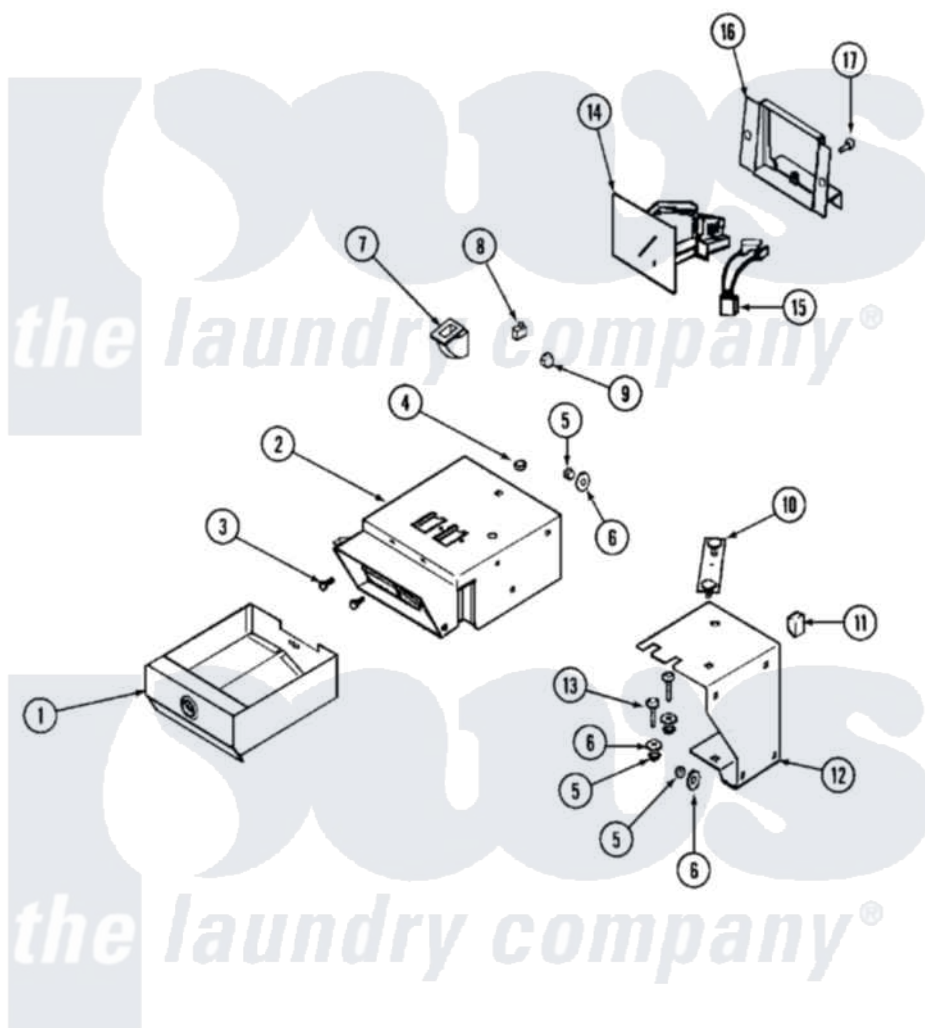

# Maytag MUG15PDAWA 02 - CONTROL CENTER

Maytag [Commercial Maytag MUG15PDAWA Dryer Parts](#) Parts Diagram 02 - CONTROL CENTER  
 Click on the part number to view part

Item	Original Part Number	Replaced By	Status	Part Description
001	33001984	<a href="#">Y33001983</a>		Box, Coin
"	<a href="#">Y33001983</a>			Box, Coin
002	<a href="#">33001987</a>			(ALM)
"	<a href="#">Y33001986</a>			Vault, Coin
003	212707	<a href="#">3196385</a>		Screw
004	<a href="#">Y052740</a>	<a href="#">62739</a>		Nut, Lock
005	<a href="#">Y052734</a>			Nut, Carrage Bolts And Bracket
006	<a href="#">312535</a>			Washer, Vault Mounting Brk.
"	NLA		Not Available	WASHER, VAULT MOUNTING BRK.
007	<a href="#">314635</a>			Chute, Coin
008	<a href="#">33001250</a>			Switch, Vault And Service Door
009	NLA		Not Available	NUT, CAGE
010	22001810		Not Available	STRAP, MOUNTING
011	<a href="#">33001989</a>			Retainer, Vault Switch

012	<a href="#">33001990</a>		Bracket, Mounting Vault
013	<a href="#">33001991</a>		Bolt, Carriage
014	<a href="#">216200</a>		Face Plate Return Button
"	22001873	<a href="#">22004112</a>	Coin Drop Greenwald Us.25
"	<a href="#">22002144</a>		Single Faceplate
015	<a href="#">314665</a>		Screw, Switch Assembly
"	<a href="#">33001985</a>		Switch, Optic
016	<a href="#">33001992</a>		Bracket, Coin Drop Mount.
"	33001993	<a href="#">33001992</a>	Bracket, Coin Drop Mount.
017	<a href="#">Y313561</a>		Screw---NA
"	<a href="#">910181</a>		Lockwasher, Terminal Block