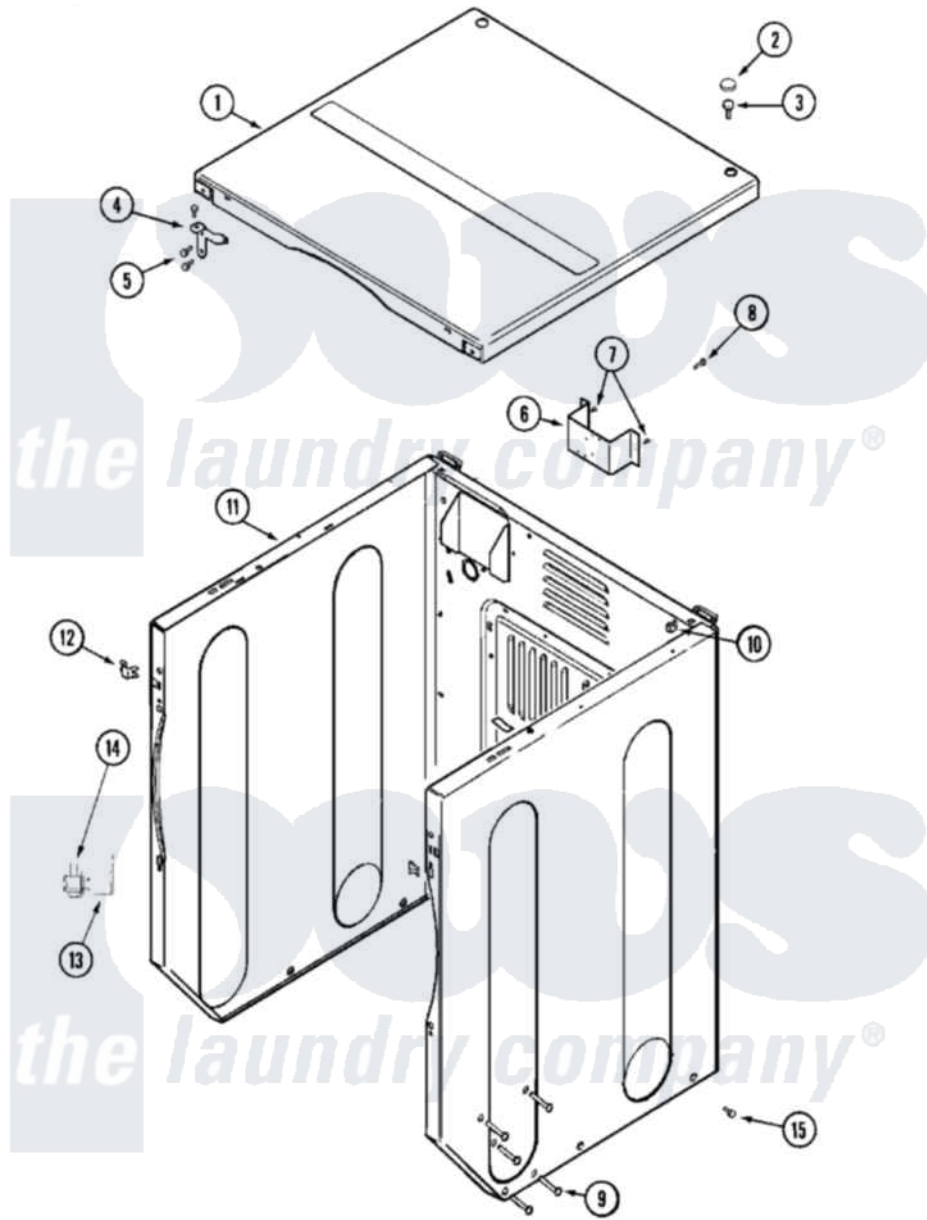

Maytag MUG15PDAWA 03 - CABINET-FRONT (UPPER)

Maytag Commercial Maytag MUG15PDAWA Dryer Parts Parts Diagram 03 - CABINET-FRONT (UPPER)
 Click on the part number to view part

Item	Original Part Number	Replaced By	Status	Part Description
001	33001995	33002124		Cover, Top
"	NLA		Not Available	(ALM)
002	33001997			Plug, Hole
003	22001883	214354		Screw, Top Cover To Cabnt.
004	33001998			Bracket, Top Cover
"	33001999			Bracket, Top Cover
005	22001995			Screw Note: Screw, Tumbler Front And Shroud
006	NLA		Not Available	BRACKET, TERMINAL BLOCK---NA
007	22001995			Screw Note: Screw, Tumbler Front And Shroud
008	NLA		Not Available	SCREW, GROUND LUG
009	NLA		Not Available	WASHER, GROUND LUG
010	22001502			Fastener, U-NUt
011	NLA		Not Available	CABINET (WHT)
012	33001980			Fastener, Access Panel