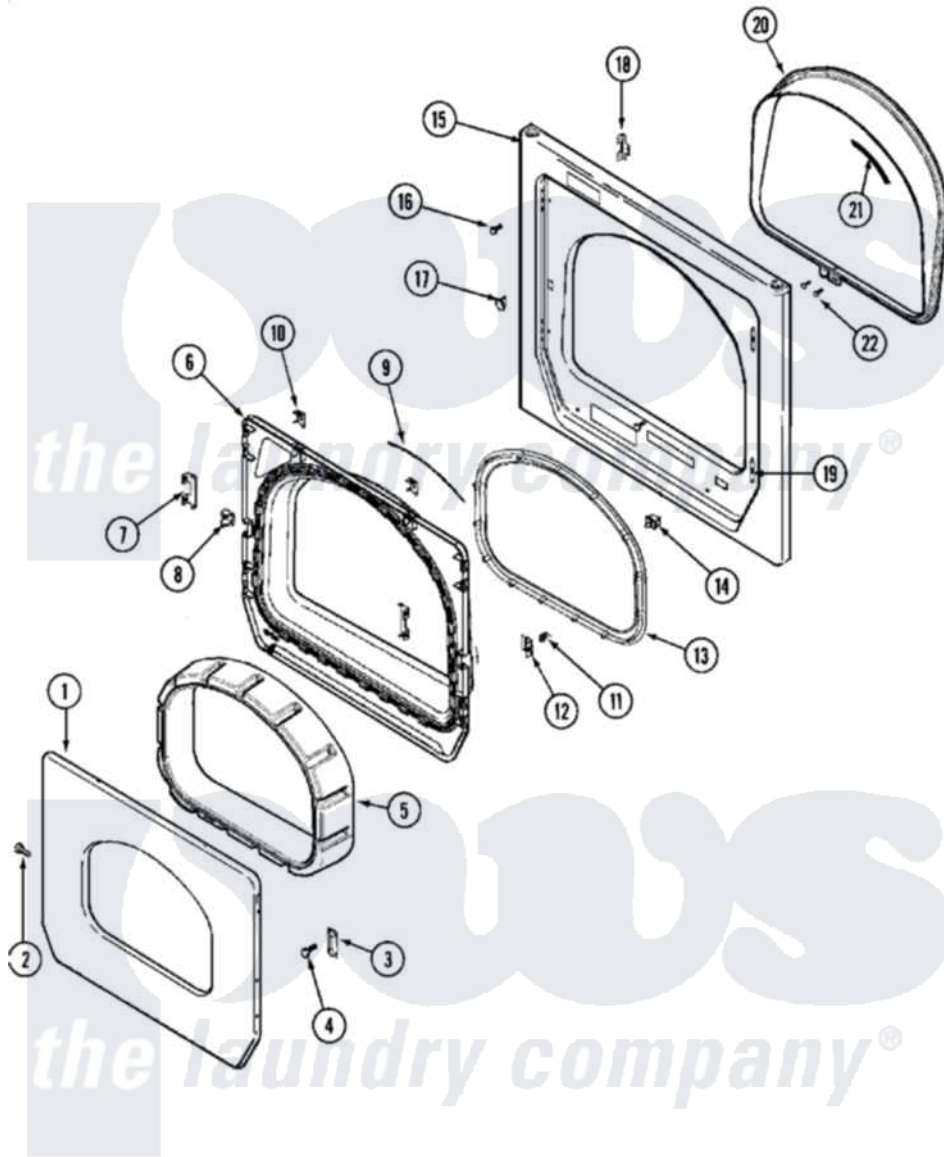

Maytag MUG15PDAWA 04 - DOOR (UPPER)

Maytag [Commercial Maytag MUG15PDAWA Dryer Parts](#) Parts Diagram 04 - DOOR (UPPER)
 Click on the part number to view part

Item	Original Part Number	Replaced By	Status	Part Description
001	33002015			Door, Outer
"	NLA		Not Available	(ALM)
002	22002063			Screw No.8-18AB Wafer Head
"	22002064	489355		Screw, 8 X 1/2
003	33002017			Hinge, Door
004	22002062	98006631		Screw
005	22002300	9740848		Screw, Mixing Valve Mounting
"	33002018	33002780		Door Tunnel W` Handle
"	33002019	33002781		Door Tunne
006	33002020			Door, Inner W/Seal
"	NLA		Not Available	(ALM)
007	22002038			Clip, Door
008	33001763			Plug, Inner Door
009	33002094			Seal, Door
010	22002039			Clip, Door
011	33001761			Strike, Door

012	33001793		Bracket, Strike
013	33002022	33002607	Lens, Door
"	33002607		Lens, Door
014	33002038		Switch, Door
015	33001711	33002936	Medallion-
"	33002023	33002081	Panel, Front
"	33002024		Not Available
"	33002051		Not Available
016	33001486	98008544	Screw
017	33001791	306436	Door Latch Kit--W
018	33002025		Twin Speednut
019	33001175		Cover, Hinge Hole
"	33001176		Cover, Hinge Hole
020	33002026		Extension, Tumbler Front
021	33001767		Seal, Shroud
022	33001855	33002917	Screw, No.10-16