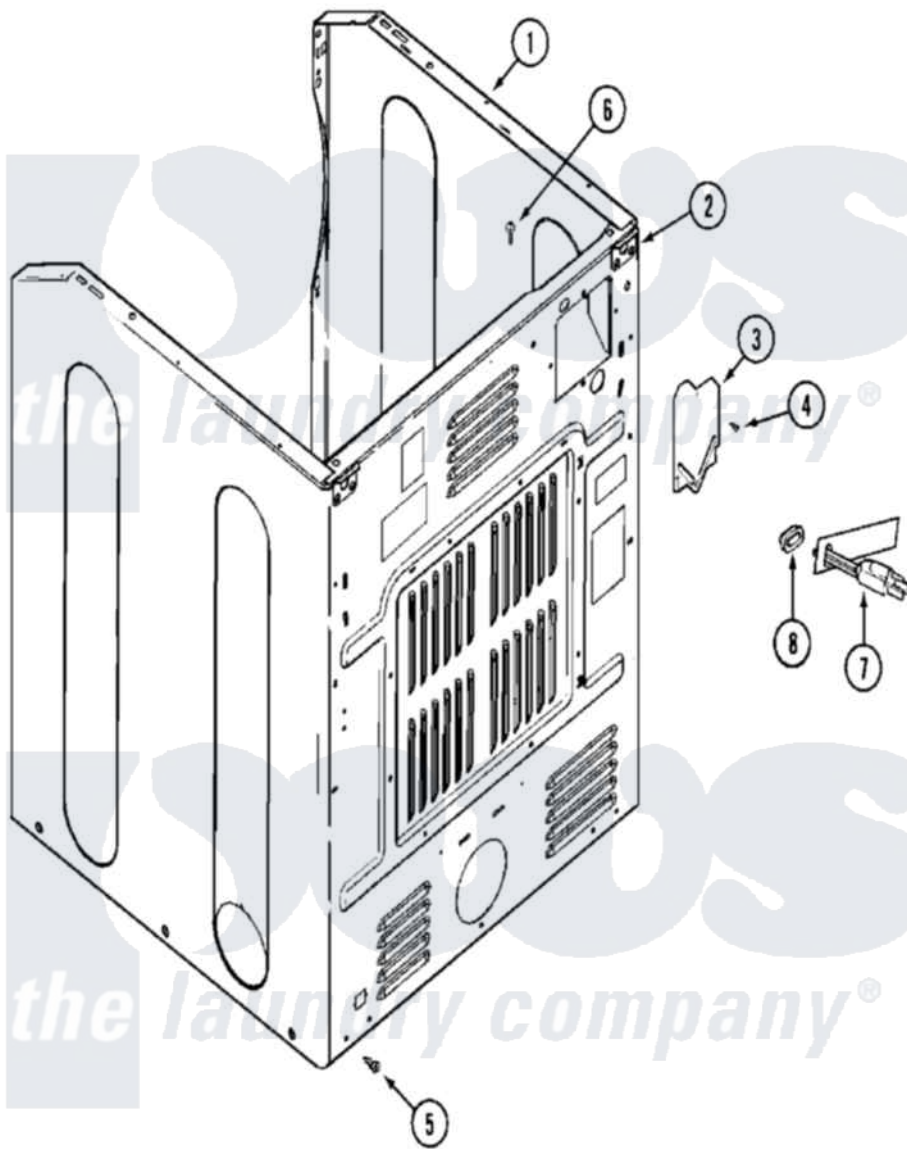

# Maytag MUG15PDAWA 05 - CABINET-REAR

Maytag [Commercial Maytag MUG15PDAWA Dryer Parts](#) Parts Diagram 05 - CABINET-REAR  
 Click on the part number to view part

Item	Original Part Number	Replaced By	Status	Part Description
001	NLA		Not Available	CABINET (WHT-LWR)
"	<a href="#">Y310376</a>			Clip, Door Switch Harness
002	NLA		Not Available	BRACKET, CABINET HINGE
003	<a href="#">33001795</a>			Cover, Terminal Block
004	<a href="#">22001995</a>			Screw Note: Screw, Tumbler Front And Shroud
005	<a href="#">22001995</a>			Screw Note: Screw, Tumbler Front And Shroud
006	210186	<a href="#">3370225</a>		Screw
007	208784	<a href="#">22003062</a>		Cord, Power
008	<a href="#">211881</a>			Grommet, Cord Part Not Used- Gas Models Only