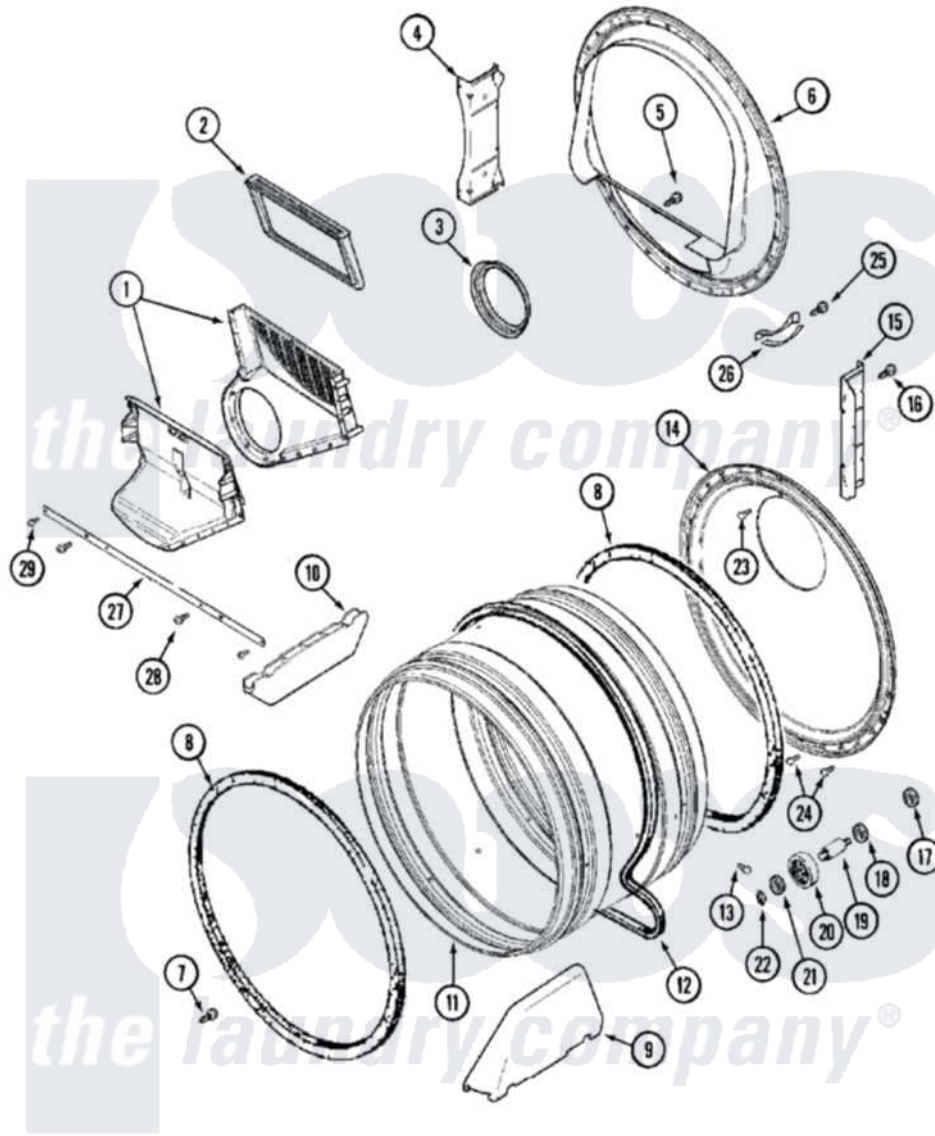

Maytag MUG15PDAWA 06 - TUMBLER

Maytag [Commercial Maytag MUG15PDAWA Dryer Parts](#) Parts Diagram 06 - TUMBLER
 Click on the part number to view part

Item	Original Part Number	Replaced By	Status	Part Description
001	33001799			Outlet Duct Assembly Note: Outlet Duct Assembly
002	33001804	33002790		Lint Filter
003	33001758	33002560		Seal, Blower
004	NLA		Not Available	SUPPORT, TUMBLER FRONT
005	NLA		Not Available	SCREW, OUTLET DUCT
006	33001802			Front, Tumbler
007	33001855	33002917		Screw, No.10-16
008	33001807			Seal, Tumbler
009	33002032			Baffle
010	33001755			Baffle
011	33001794	33001889		Tumbler
012	33001777	33002535		V-Belt
013	33001788	33002973		Screw, No.9-15 X 1.00 Hx WS
014	33001801			Back, Tumbler
015	NLA		Not Available	SUPPORT, BACK

016	22001995		Screw Note: Screw, Tumbler Front And Shroud
017	33001443		Nut, Hex
018	Y313347	312535	Washer, Vault Mounting Brk.
019	Y312948	6-3129480	Shaft- Tumbler
020	Y303373	12001541	Drum Roller/Washer Assembly--W
021	312535		Washer, Vault Mounting Brk.
022	410233	9703438	Ring-Retrn
023	210932		Screw, No.8 X 9/16 Ctsk Note: Screw, Inlet Duct
024	22001996	3370225	Screw
025	210720		Rivet, Bearing To Tumbler Fmt
026	306508		Tumbler Bearing Kit ---W
027	33002039		Brace, Tumbler Front
028	33001768		Screw, Shroud Note: Screw, Shroud And Outlet Duct
029	22001995		Screw Note: Screw, Tumbler Front And Shroud