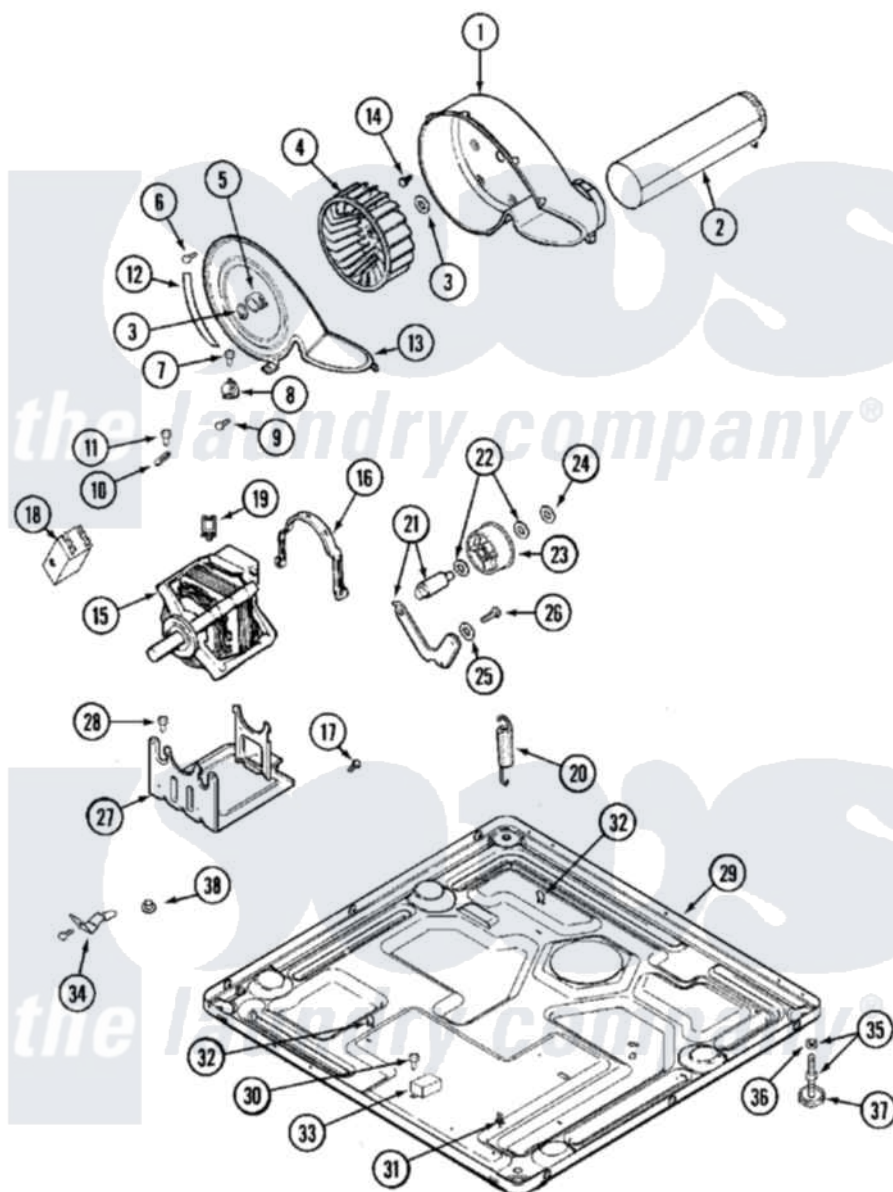

Maytag MUG15PDAWA 08 - MOTOR DRIVE

Maytag Commercial Maytag MUG15PDAWA Dryer Parts Parts Diagram 08 - MOTOR DRIVE
 Click on the part number to view part

Item	Original Part Number	Replaced By	Status	Part Description
001	33001789			Housing, Blower
002	22001995			Screw Note: Screw, Tumbler Front And Shroud
"	33001800			Duct Assembly, Exhaust
"	33002185			Duct Assembly, Exhaust
003	410233	9703438		Ring-Retrnr
004	33001790			Wheel, Blower
005	312967			Clamp, Blower Housing
006	33001855	33002917		Screw, No.10-16
007	Y313561			Screw----NA
008	307208			Thermistor, Temp. Control
"	33303391			Thermostat, Cycling
009	22001996	3370225		Screw
010	33001762			Fuse, Thermal
011	NLA		Not Available	SCREW, THERMAL CUT-OFF
012	NLA		Not Available	SEAL, BLOWER COVER
013	33001796	33002711		Cover, Blower Housing