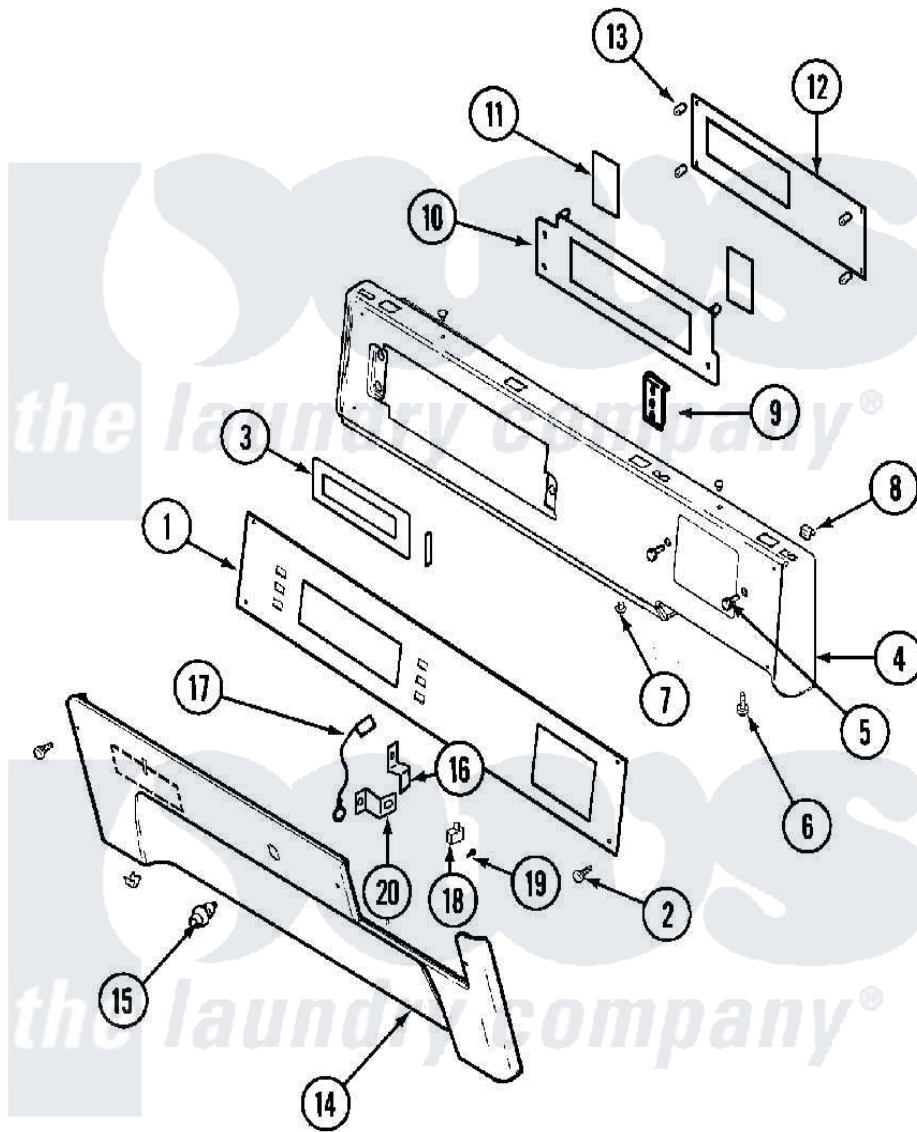

Maytag MUG15PDAWW 01 - CONTROL PANEL

Maytag [Commercial Maytag MUG15PDAWW Dryer Parts](#) Parts Diagram 01 - CONTROL PANEL
 Click on the part number to view part

Item	Original Part Number	Replaced By	Status	Part Description
001	33001974		Not Available	OVERLAY, CONTROL PANEL
002	215506			Screw, Control Panel Overlay
003	33001209			Cover, Display
004	33001975	22002457		Panel- Con
"	33001976	33002377		Panel, Control
"	33002003			Fastener Clip, Control Panel
005	22002062	98006631		Screw
"	910186	99002757		Screw
006	215506			Screw, Control Panel Overlay
007	33001132	33002342		Plug, Sifht Hole
"	33001168		Not Available	PLUG, SIGHT HOLE (ALM)
008	33001977			Fastener, Control Panel
009	33001156			Button, Control
010	33001201			Plate, Control Mounting
011	33001200	33002449		Switch, Membrane
012	33001747	33002605		Circuit Board Assembly

013	33001204		Stand-Off, Ccontrol Board
"	912077		Locknut, Reader Harness
014	215506		Screw, Control Panel Overlay
"	33001978		Panel, Access
"	33001979	33001978	Panel, Access
"	33001980		Fastener, Access Panel
"	33002004		Clip, Fastener
015	Y206081	W10116737	Lock
016	213750	W10133266	Cam-Lock
017	33001981		Wire, Ground
018	33002117	208042	Switch, Sensor
019	912012	3400409	Screw
020	33001982		Bracket, Switch Mounting
021	33002052		Wire Harness, Main
022	33002060		Bracket, Security
023	22001995		Screw Note: Screw, Tumbler Front And Shroud
"	NLA	Not Available	NUT, SECURITY