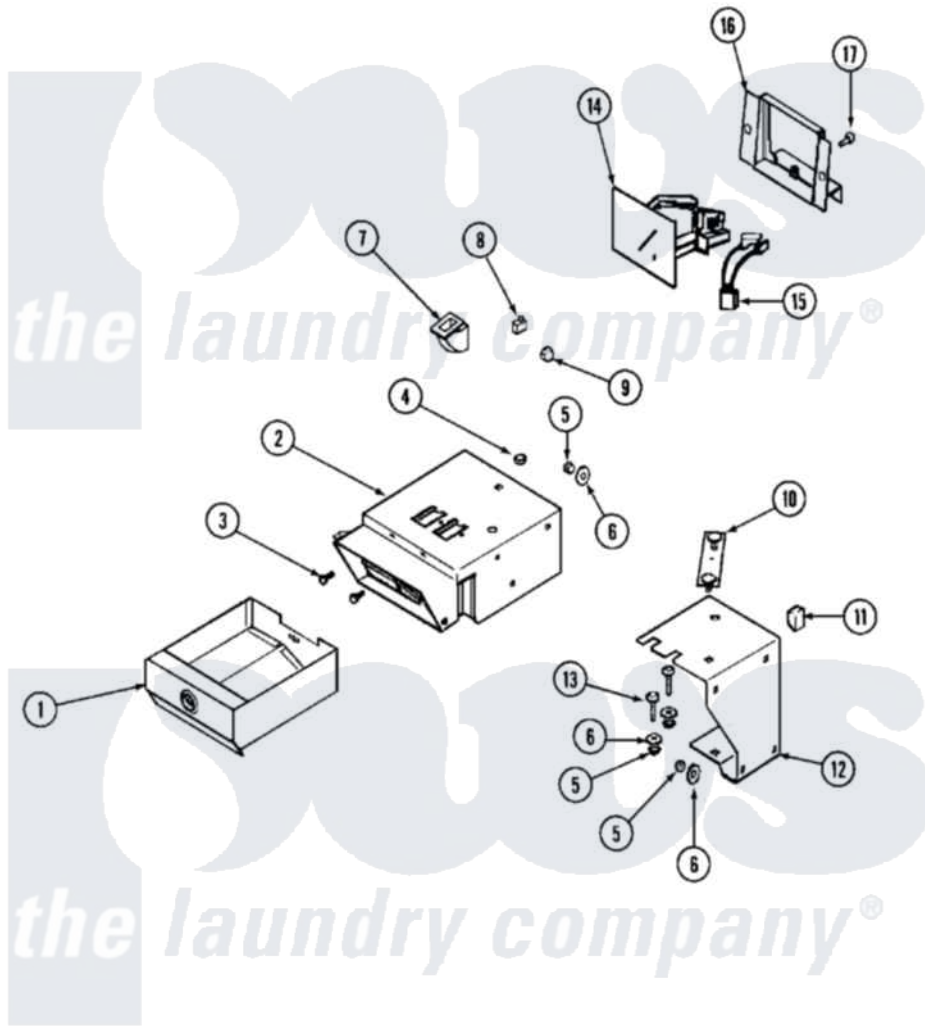

Maytag MUG15PDAWW 02 - CONTROL CENTER

Maytag Commercial Maytag MUG15PDAWW Dryer Parts Parts Diagram 02 - CONTROL CENTER
 Click on the part number to view part

Item	Original Part Number	Replaced By	Status	Part Description
001	33001984	Y33001983		Box, Coin
"	Y33001983			Box, Coin
002	33001987			(ALM)
"	Y33001986			Vault, Coin
003	212707	3196385		Screw
004	Y052740	62739		Nut, Lock
005	Y052734			Nut, Carrage Bolts And Bracket
006	312535			Washer, Vault Mounting Brk.
"	NLA		Not Available	WASHER, VAULT MOUNTING BRK.
007	314635			Chute, Coin
008	33001250			Switch, Vault And Service Door
009	NLA		Not Available	NUT, CAGE
010	22001810		Not Available	STRAP, MOUNTING
011	33001989			Retainer, Vault Switch

012	33001990		Bracket, Mounting Vault
013	33001991		Bolt, Carriage
014	216200		Face Plate Return Button
"	22001873	22004112	Coin Drop Greenwald Us.25
"	22002144		Single Faceplate
015	314665		Screw, Switch Assembly
"	33001985		Switch, Optic
016	33001992		Bracket, Coin Drop Mount.
"	33001993	33001992	Bracket, Coin Drop Mount.
017	Y313561		Screw---NA
"	910181		Lockwasher, Terminal Block