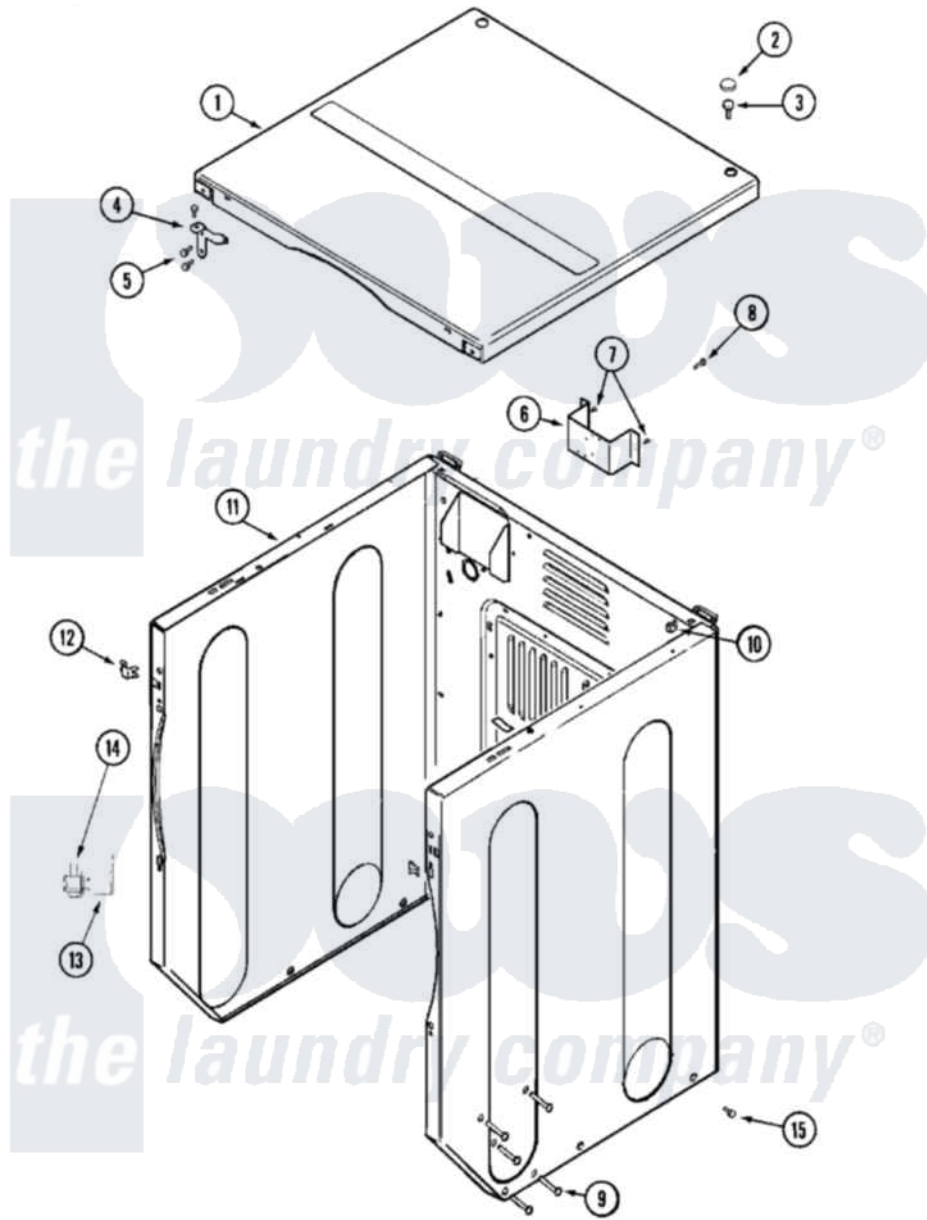

Maytag MUG15PDAWW 03 - CABINET-FRONT (UPPER)

Maytag [Commercial Maytag MUG15PDAWW Dryer Parts](#) Parts Diagram 03 - CABINET-FRONT (UPPER)
 Click on the part number to view part

Item	Original Part Number	Replaced By	Status	Part Description
001	33001995	33002124		Cover, Top
"	NLA		Not Available	(ALM)
002	33001997			Plug, Hole
003	22001883	214354		Screw, Top Cover To Cabnt.
004	33001998			Bracket, Top Cover
"	33001999			Bracket, Top Cover
005	22001995			Screw Note: Screw, Tumbler Front And Shroud
006	NLA		Not Available	BRACKET, TERMINAL BLOCK---NA
007	22001995			Screw Note: Screw, Tumbler Front And Shroud
008	NLA		Not Available	SCREW, GROUND LUG
009	NLA		Not Available	WASHER, GROUND LUG
010	22001502			Fastener, U-NUt
011	NLA		Not Available	CABINET (WHT)
012	33001980			Fastener, Access Panel