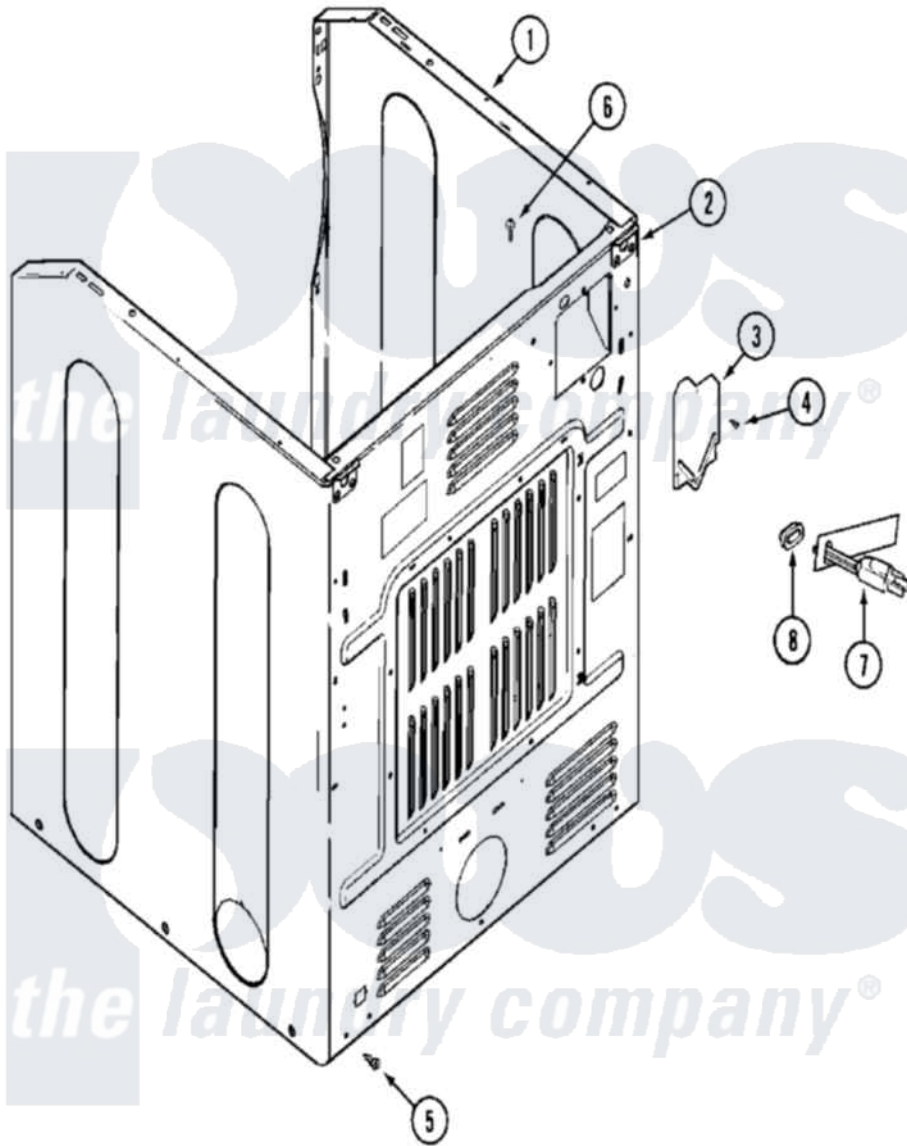

Maytag MUG15PDAWW 05 - CABINET-REAR

Maytag [Commercial Maytag MUG15PDAWW Dryer Parts](#) Parts Diagram 05 - CABINET-REAR
 Click on the part number to view part

Item	Original Part Number	Replaced By	Status	Part Description
001	NLA		Not Available	CABINET (WHT-LWR)
"	Y310376			Clip, Door Switch Harness
002	NLA		Not Available	BRACKET, CABINET HINGE
003	33001795			Cover, Terminal Block
004	22001995			Screw Note: Screw, Tumbler Front And Shroud
005	22001995			Screw Note: Screw, Tumbler Front And Shroud
006	210186	3370225		Screw
007	208784	22003062		Cord, Power
008	211881			Grommet, Cord Part Not Used- Gas Models Only