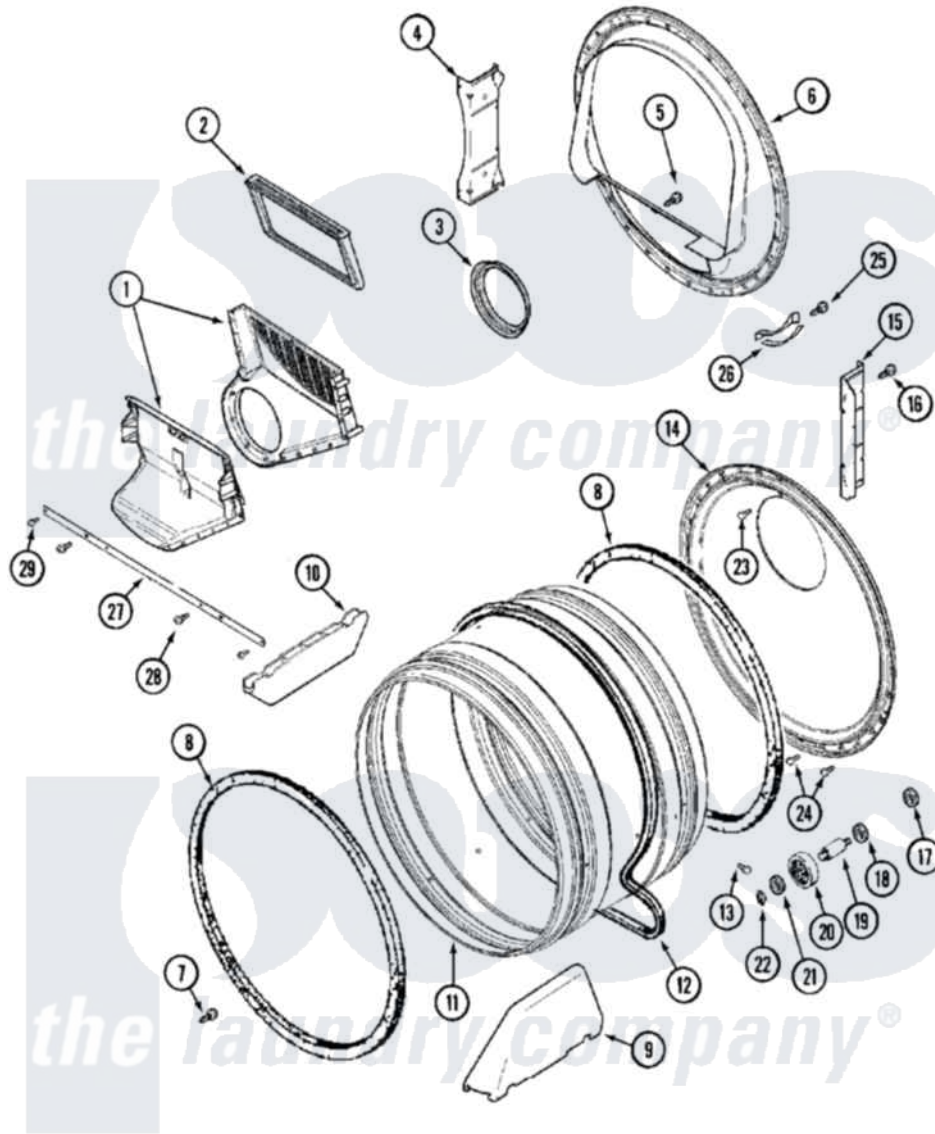

Maytag MUG15PDAWW 06 - TUMBLER

Maytag [Commercial Maytag MUG15PDAWW Dryer Parts](#) Parts Diagram 06 - TUMBLER
 Click on the part number to view part

Item	Original Part Number	Replaced By	Status	Part Description
001	33001799			Outlet Duct Assembly Note: Outlet Duct Assembly
002	33001804	33002790		Lint Filter
003	33001758	33002560		Seal, Blower
004	NLA		Not Available	SUPPORT, TUMBLER FRONT
005	NLA		Not Available	SCREW, OUTLET DUCT
006	33001802			Front, Tumbler
007	33001855	33002917		Screw, No.10-16
008	33001807			Seal, Tumbler
009	33002032			Baffle
010	33001755			Baffle
011	33001794	33001889		Tumbler
012	33001777	33002535		V-Belt
013	33001788	33002973		Screw, No.9-15 X 1.00 Hx WS
014	33001801			Back, Tumbler
015	NLA		Not Available	SUPPORT, BACK

016	22001995		Screw Note: Screw, Tumbler Front And Shroud
017	33001443		Nut, Hex
018	Y313347	312535	Washer, Vault Mounting Brk.
019	Y312948	6-3129480	Shaft- Tumbler
020	Y303373	12001541	Drum Roller/Washer Assembly--W
021	312535		Washer, Vault Mounting Brk.
022	410233	9703438	Ring-Retrn
023	210932		Screw, No.8 X 9/16 Ctsk Note: Screw, Inlet Duct
024	22001996	3370225	Screw
025	210720		Rivet, Bearing To Tumbler Fmt
026	306508		Tumbler Bearing Kit ---W
027	33002039		Brace, Tumbler Front
028	33001768		Screw, Shroud Note: Screw, Shroud And Outlet Duct
029	22001995		Screw Note: Screw, Tumbler Front And Shroud