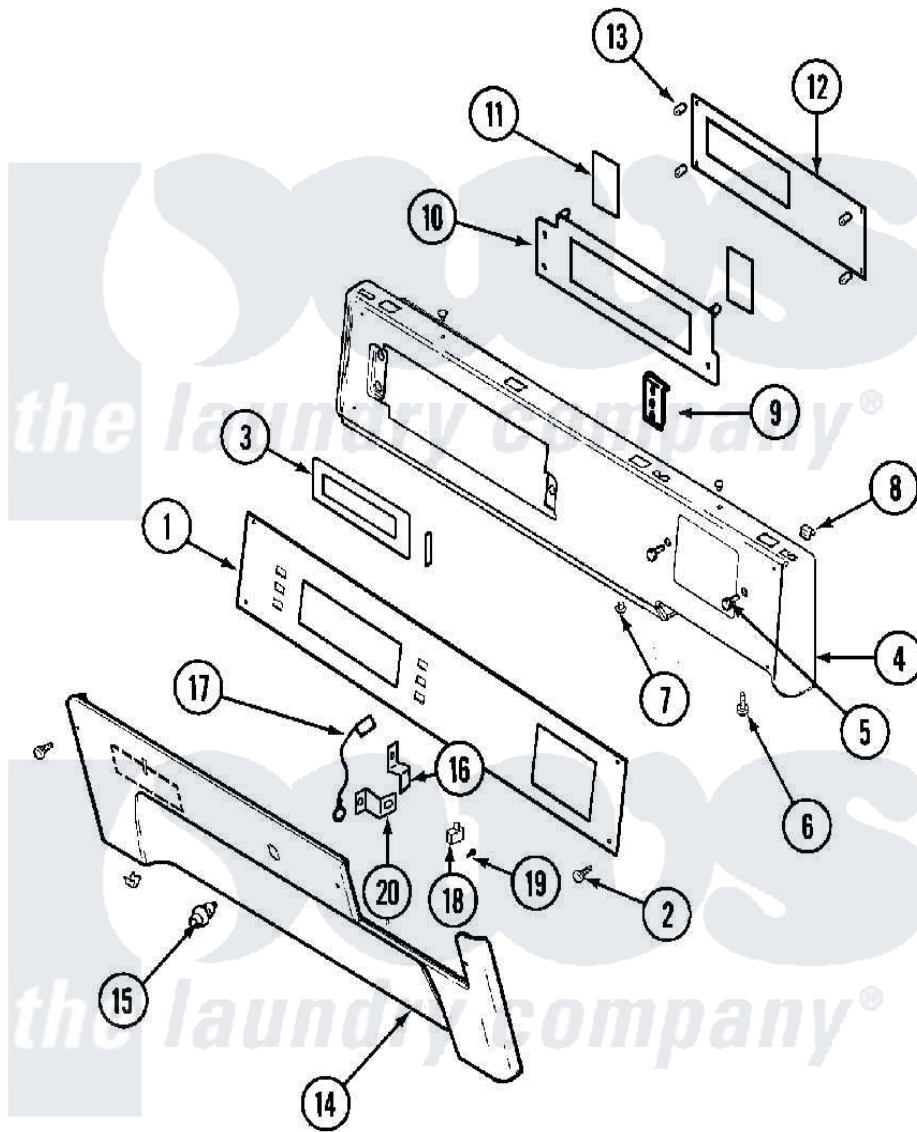

Maytag MUG15PDAXA 01 - CONTROL PANEL

Maytag [Commercial Maytag MUG15PDAXA Dryer Parts](#) Parts Diagram 01 - CONTROL PANEL
 Click on the part number to view part

Item	Original Part Number	Replaced By	Status	Part Description
001	33001974		Not Available	OVERLAY, CONTROL PANEL
002	215506			Screw, Control Panel Overlay
003	33001209			Cover, Display
004	33001975	22002457		Panel- Con
"	33001976	33002377		Panel, Control
"	33002003			Fastener Clip, Control Panel
005	910186	99002757		Screw
006	215506			Screw, Control Panel Overlay
007	33001132	33002342		Plug, Sifht Hole
"	33001168		Not Available	PLUG, SIGHT HOLE (ALM)
008	33001977			Fastener, Control Panel
009	33001156			Button, Control
010	33001201			Plate, Control Mounting
011	33001200	33002449		Switch, Membrane
012	33001747	33002605		Circuit Board Assembly
013	33001204			Stand-Off, Ccontrol Board

"	912077		Locknut, Reader Harness
014	215506		Screw, Control Panel Overlay
"	33001978		Panel, Access
"	33001979	33001978	Panel, Access
"	33001980		Fastener, Access Panel
"	33002004		Clip, Fastener
015	Y206081	W10116737	Lock
016	213750	W10133266	Cam-Lock
017	33001981		Wire, Ground
018	33002117	208042	Switch, Sensor
019	912012	3400409	Screw
020	33001982		Bracket, Switch Mounting
021	33002063		Wire Harness, Main
022	33002060		Bracket, Security
023	22001995		Screw Note: Screw, Tumbler Front And Shroud
"	NLA	Not Available	NUT, SECURITY