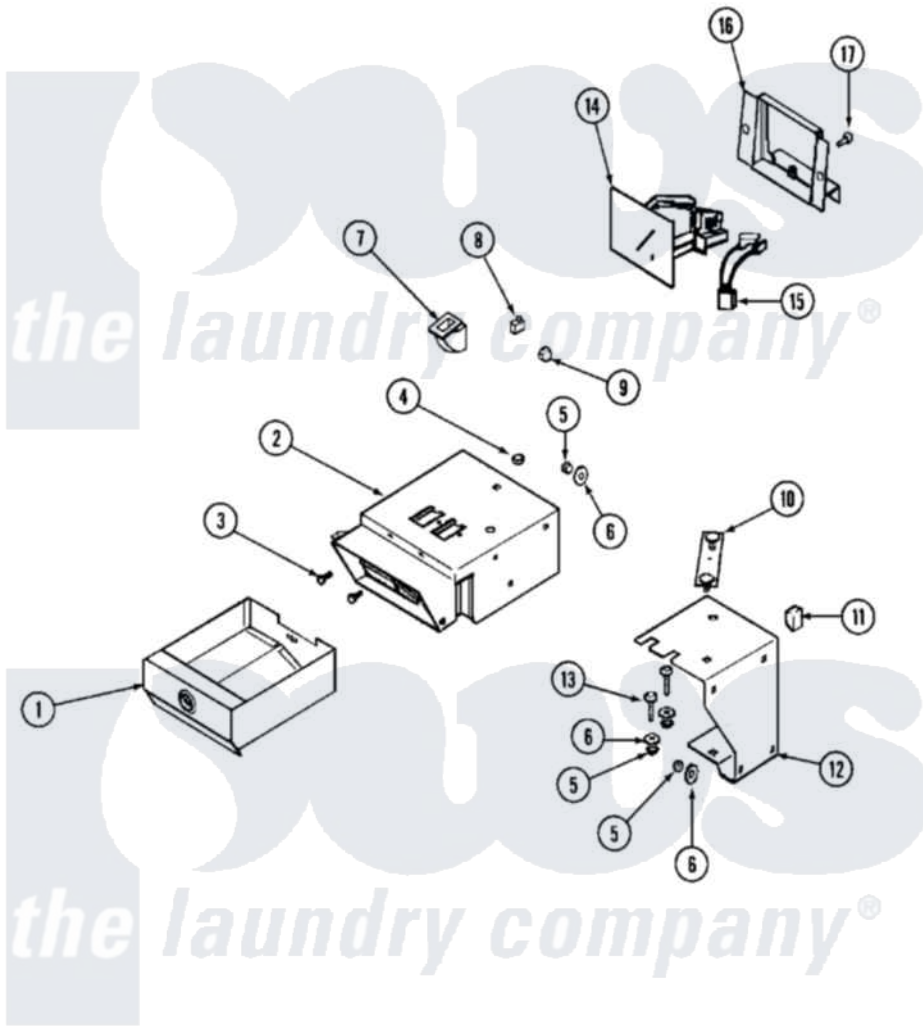

Maytag MUG15PDAXA 02 - CONTROL CENTER

Maytag [Commercial Maytag MUG15PDAXA Dryer Parts](#) Parts Diagram 02 - CONTROL CENTER
 Click on the part number to view part

Item	Original Part Number	Replaced By	Status	Part Description
001	33001984	Y33001983		Box, Coin
"	Y33001983			Box, Coin
002	33001987			(ALM)
"	Y33001986			Vault, Coin
003	212707	3196385		Screw
004	Y052740	62739		Nut, Lock
005	Y052734			Nut, Carrage Bolts And Bracket
006	312535			Washer, Vault Mounting Brk.
"	NLA		Not Available	WASHER, VAULT MOUNTING BRK.
007	314635			Chute, Coin
008	33001250			Switch, Vault And Service Door
009	NLA		Not Available	NUT, CAGE
010	22001810		Not Available	STRAP, MOUNTING
011	33001989			Retainer, Vault Switch

012	33001990		Bracket, Mounting Vault
013	33001991		Bolt, Carriage
014	216200		Face Plate Return Button
"	22001875		Coin Drop Assembly-Dual
"	22002144		Single Faceplate
"	22002535	W10133245	Dual Coin Drop Assembly
"	22003815		Dual Faceplate
015	314665		Screw, Switch Assembly
"	33001985		Switch, Optic
016	33001992		Bracket, Coin Drop Mount.
"	33001993	33001992	Bracket, Coin Drop Mount.
017	Y313561		Screw----NA
"	910181		Lockwasher, Terminal Block