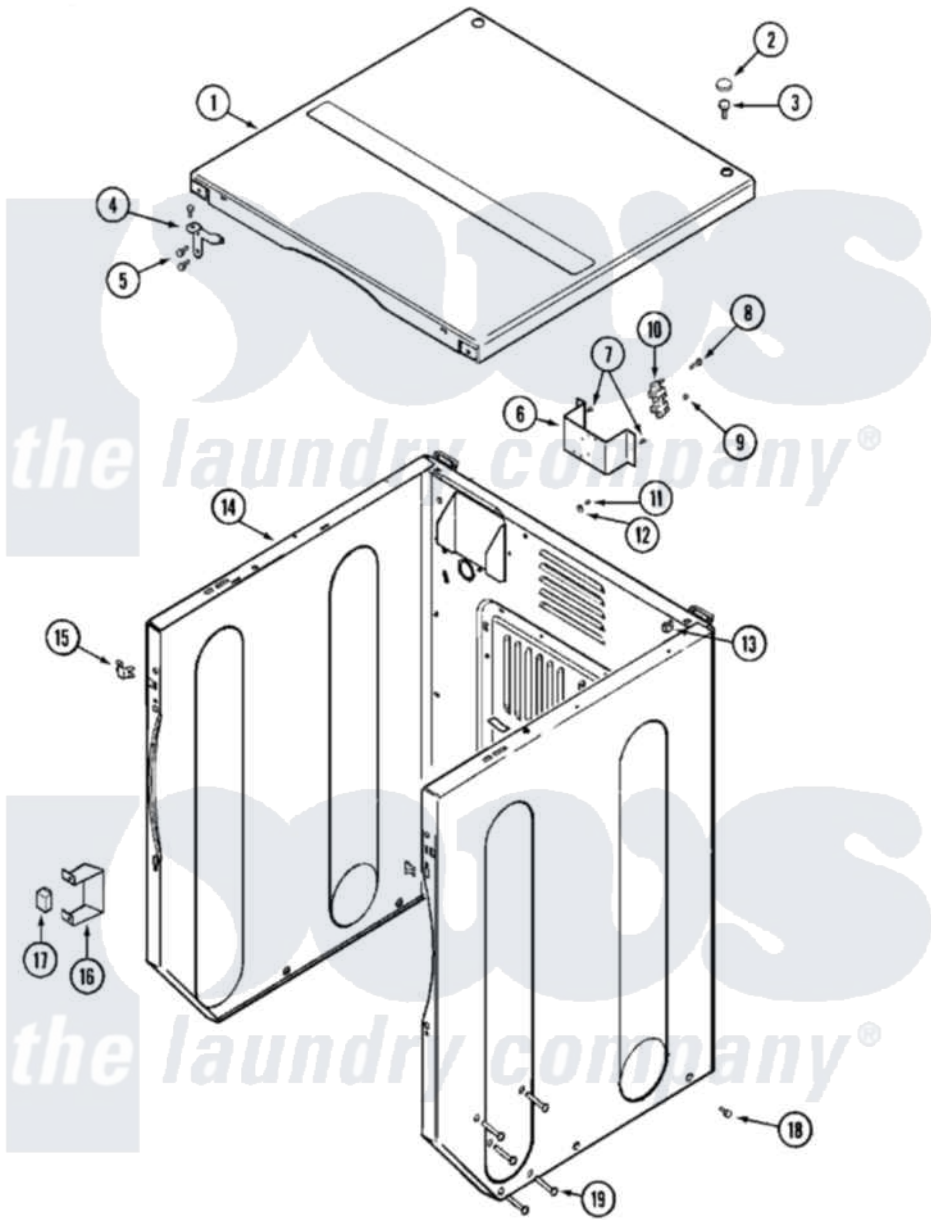

Maytag MUG15PDAXA 03 - CABINET-FRONT (UPPER)

Maytag Commercial Maytag MUG15PDAXA Dryer Parts Parts Diagram 03 - CABINET-FRONT (UPPER)
 Click on the part number to view part

Item	Original Part Number	Replaced By	Status	Part Description
001	33001995	33002124		Cover, Top
"	NLA		Not Available	(ALM)
002	33001997			Plug, Hole
003	22001883	214354		Screw, Top Cover To Cabnt.
004	33001998			Bracket, Top Cover
"	33001999			Bracket, Top Cover
005	22001995			Screw Note: Screw, Tumbler Front And Shroud
006	NLA		Not Available	BRACKET, TERMINAL BLOCK---NA
007	22001995			Screw Note: Screw, Tumbler Front And Shroud
008	Y312209	W10001200		Screw
009	311484	112432		Nut
010	33001244			Block, Terminal
011	NLA		Not Available	SCREW, GROUND LUG
012	NLA		Not Available	WASHER, GROUND LUG