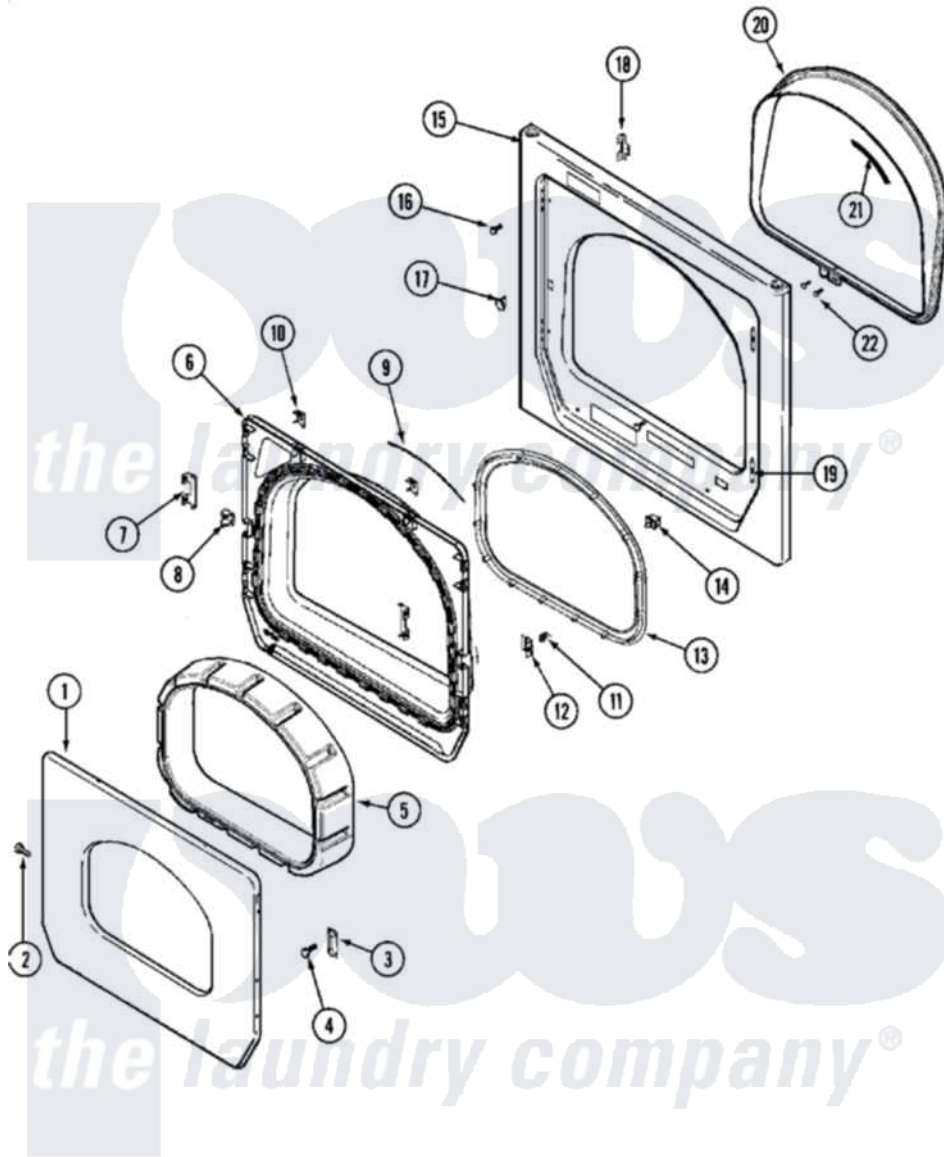

Maytag MUG15PDAXA 04 - DOOR (UPPER)

Maytag Commercial Maytag MUG15PDAXA Dryer Parts Parts Diagram 04 - DOOR (UPPER)
 Click on the part number to view part

Item	Original Part Number	Replaced By	Status	Part Description
001	33002015			Door, Outer
"	NLA		Not Available	(ALM)
002	22002063			Screw No.8-18AB Wafer Head
"	22002064	489355		Screw, 8 X 1/2
003	33002017			Hinge, Door
004	22002062	98006631		Screw
005	22002300	9740848		Screw, Mixing Valve Mounting
"	33002018	33002780		Door Tunnel W` Handle
"	33002019	33002781		Door Tunne
006	33002020			Door, Inner W/Seal
"	NLA		Not Available	(ALM)
007	22002038			Clip, Door
008	33001763			Plug, Inner Door
009	33002094			Seal, Door
010	22002039			Clip, Door
011	33001761			Strike, Door

012	33001793		Bracket, Strike
013	33002022	33002607	Lens, Door
014	33002038		Switch, Door
015	33001711	33002936	Medallion-
"	33002023	33002081	Panel, Front
"	33002024	Not Available	PANEL, FRONT (UPR-ALM)
"	33002051	Not Available	SCREW, FRONT PANEL
016	33001486	98008544	Screw
017	33001791	306436	Door Latch Kit--W
018	33002025		Twin Speednut
019	33001175		Cover, Hinge Hole
"	33001176		Cover, Hinge Hole
020	33002026		Extension, Tumbler Front
021	33001767		Seal, Shroud
022	33001855	33002917	Screw, No.10-16