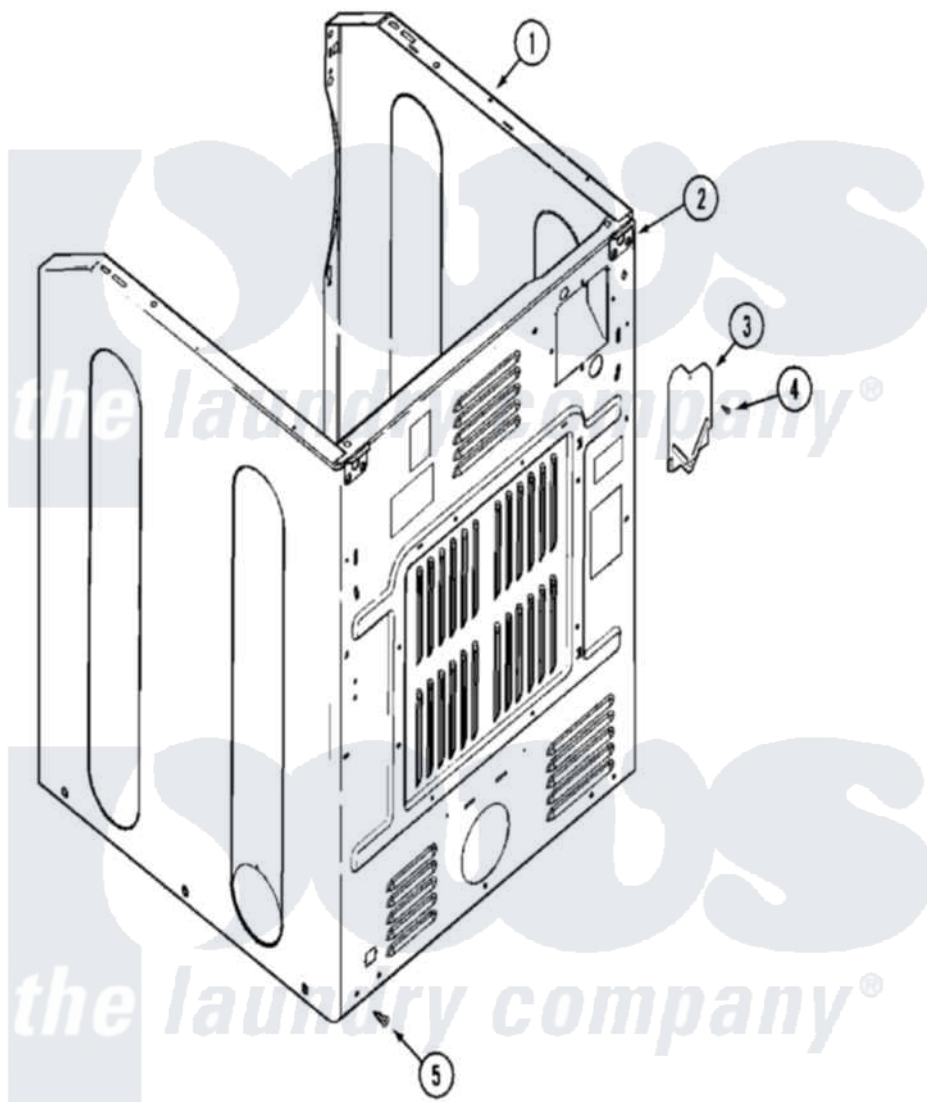

Maytag MUG15PDAXA 05 - CABINET-REAR

Maytag Commercial Maytag MUG15PDAXA Dryer Parts Parts Diagram 05 - CABINET-REAR
 Click on the part number to view part

Item	Original Part Number	Replaced By	Status	Part Description
001	NLA		Not Available	CABINET (WHT-LWR)
"	Y310376			Clip, Door Switch Harness
002	NLA		Not Available	BRACKET, CABINET HINGE
003	33001795			Cover, Terminal Block
004	22001995			Screw Note: Screw, Tumbler Front And Shroud
005	22001995			Screw Note: Screw, Tumbler Front And Shroud