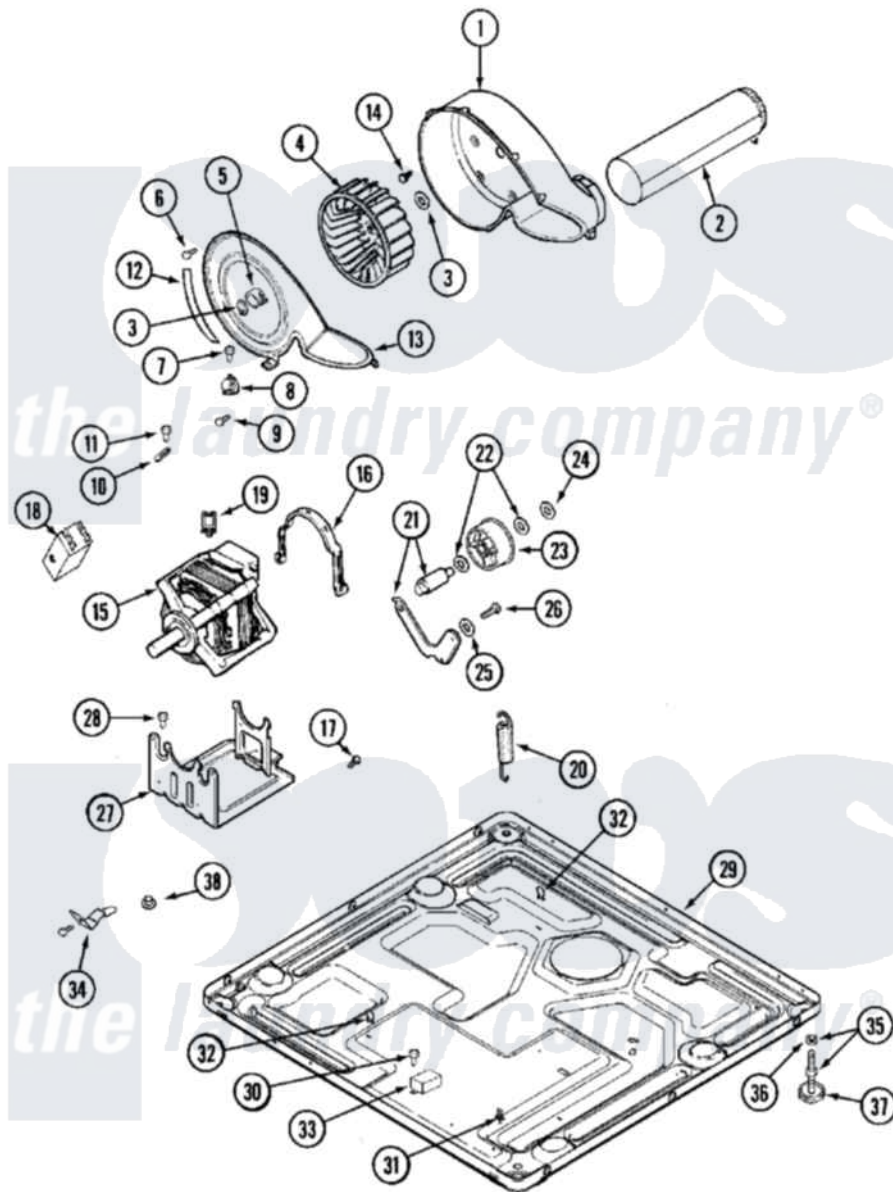

Maytag MUG15PDAXA 08 - MOTOR DRIVE

Maytag Commercial Maytag MUG15PDAXA Dryer Parts Parts Diagram 08 - MOTOR DRIVE
 Click on the part number to view part

Item	Original Part Number	Replaced By	Status	Part Description
001	33001789			Housing, Blower
002	22001995			Screw Note: Screw, Tumbler Front And Shroud
"	33001800			Duct Assembly, Exhaust
003	410233	9703438		Ring-Retrn
004	33001790			Wheel, Blower
005	312967			Clamp, Blower Housing
006	33001855	33002917		Screw, No.10-16
007	Y313561			Screw---NA
008	307208			Thermistor, Temp. Control
"	33303391			Thermostat, Cycling
009	22001996	3370225		Screw
010	33001762			Fuse, Thermal
011	NLA		Not Available	SCREW, THERMAL CUT-OFF
012	NLA		Not Available	SEAL, BLOWER COVER
013	33001796	33002711		Cover, Blower Housing
014	314818	1163839		Screw