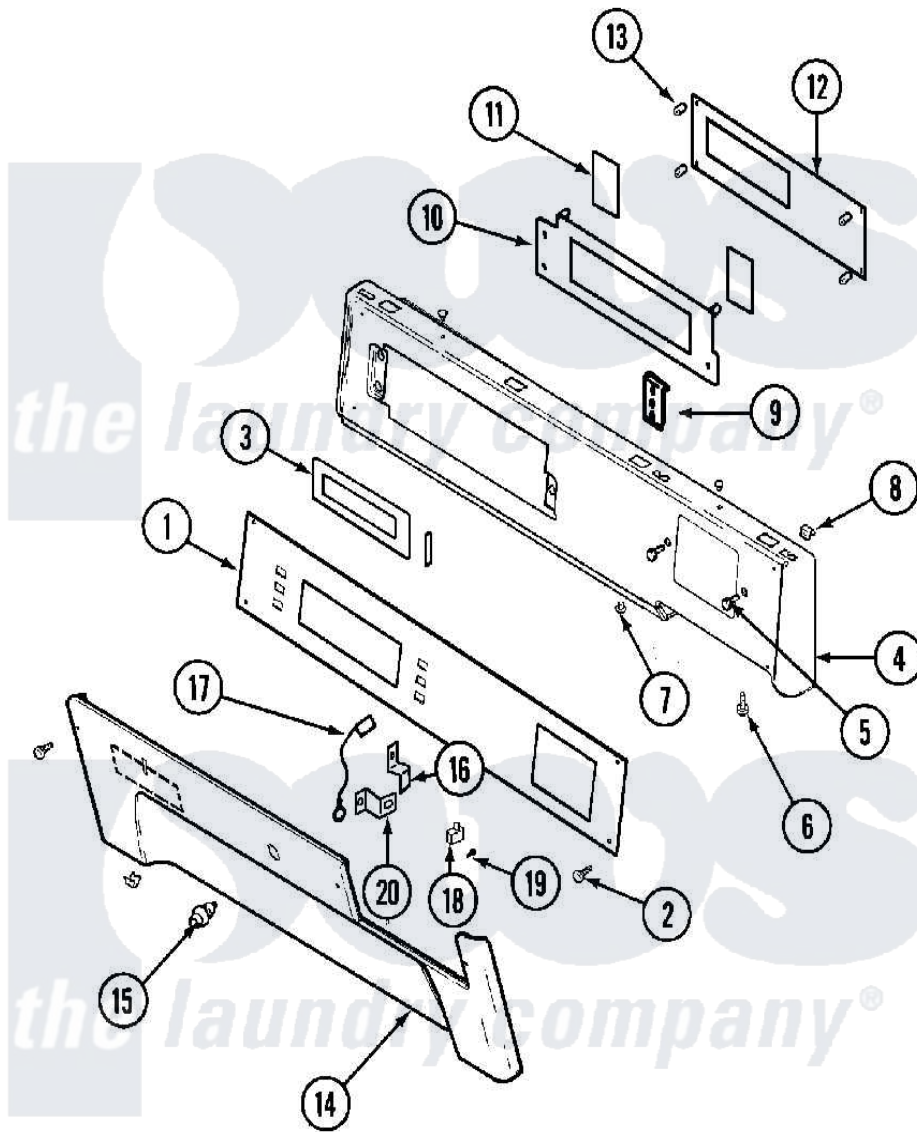

Maytag MUG15PDAXW 01 - CONTROL PANEL

Maytag Commercial Maytag MUG15PDAXW Dryer Parts Parts Diagram 01 - CONTROL PANEL
 Click on the part number to view part

Item	Original Part Number	Replaced By	Status	Part Description
001	33001974		Not Available	OVERLAY, CONTROL PANEL
002	215506			Screw, Control Panel Overlay
003	33001209			Cover, Display
004	33001975	22002457		Panel- Con
"	33001976	33002377		Panel, Control
"	33002003			Fastener Clip, Control Panel
005	910186	99002757		Screw
006	215506			Screw, Control Panel Overlay
007	33001132	33002342		Plug, Sifht Hole
"	33001168		Not Available	PLUG, SIGHT HOLE (ALM)
008	33001977			Fastener, Control Panel
009	33001156			Button, Control
010	33001201			Plate, Control Mounting
011	33001200	33002449		Switch, Membrane
012	33001747	33002605		Circuit Board Assembly
013	33001204			Stand-Off, Ccontrol Board

"	912077		Locknut, Reader Harness
014	215506		Screw, Control Panel Overlay
"	33001978		Panel, Access
"	33001979	33001978	Panel, Access
"	33001980		Fastener, Access Panel
"	33002004		Clip, Fastener
015	Y206081	W10116737	Lock
016	213750	W10133266	Cam-Lock
017	33001981		Wire, Ground
018	33002117	208042	Switch, Sensor
019	912012	3400409	Screw
020	33001982		Bracket, Switch Mounting
021	33002063		Wire Harness, Main
022	33002060		Bracket, Security
023	22001995		Screw Note: Screw, Tumbler Front And Shroud
"	NLA	Not Available	NUT, SECURITY