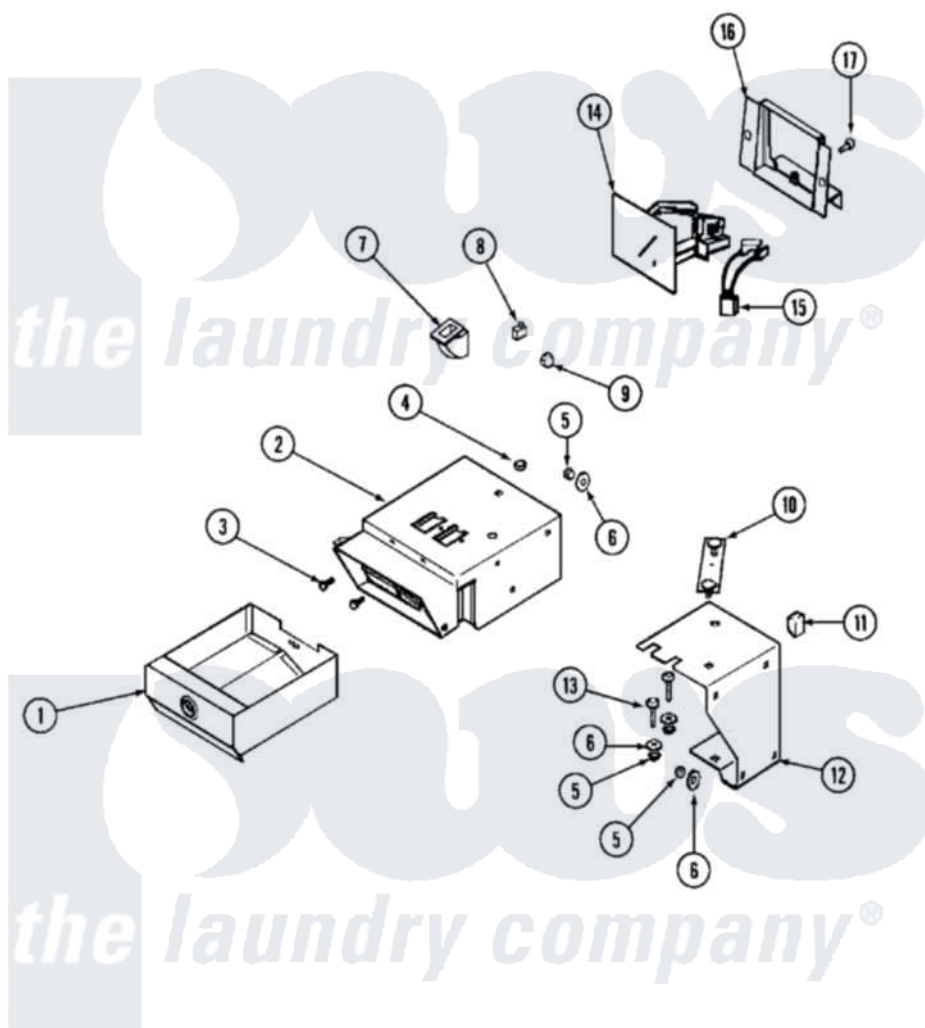

Maytag MUG15PDAXW 02 - CONTROL CENTER

Maytag [Commercial Maytag MUG15PDAXW Dryer Parts](#) Parts Diagram 02 - CONTROL CENTER
 Click on the part number to view part

Item	Original Part Number	Replaced By	Status	Part Description
001	33001984	Y33001983		Box, Coin
"	Y33001983			Box, Coin
002	33001987			(ALM)
"	Y33001986			Vault, Coin
003	212707	3196385		Screw
004	Y052740	62739		Nut, Lock
005	Y052734			Nut, Carrage Bolts And Bracket
006	312535			Washer, Vault Mounting Brk.
"	NLA		Not Available	WASHER, VAULT MOUNTING BRK.
007	314635			Chute, Coin
008	33001250			Switch, Vault And Service Door
009	NLA		Not Available	NUT, CAGE
010	22001810		Not Available	STRAP, MOUNTING
011	33001989			Retainer, Vault Switch

012	33001990		Bracket, Mounting Vault
013	33001991		Bolt, Carriage
014	216200		Face Plate Return Button
"	22001875		Coin Drop Assembly-Dual
"	22002144		Single Faceplate
"	22002535	W10133245	Dual Coin Drop Assembly
"	22003815		Dual Faceplate
015	314665		Screw, Switch Assembly
"	33001985		Switch, Optic
016	33001992		Bracket, Coin Drop Mount.
"	33001993	33001992	Bracket, Coin Drop Mount.
017	Y313561		Screw----NA
"	910181		Lockwasher, Terminal Block