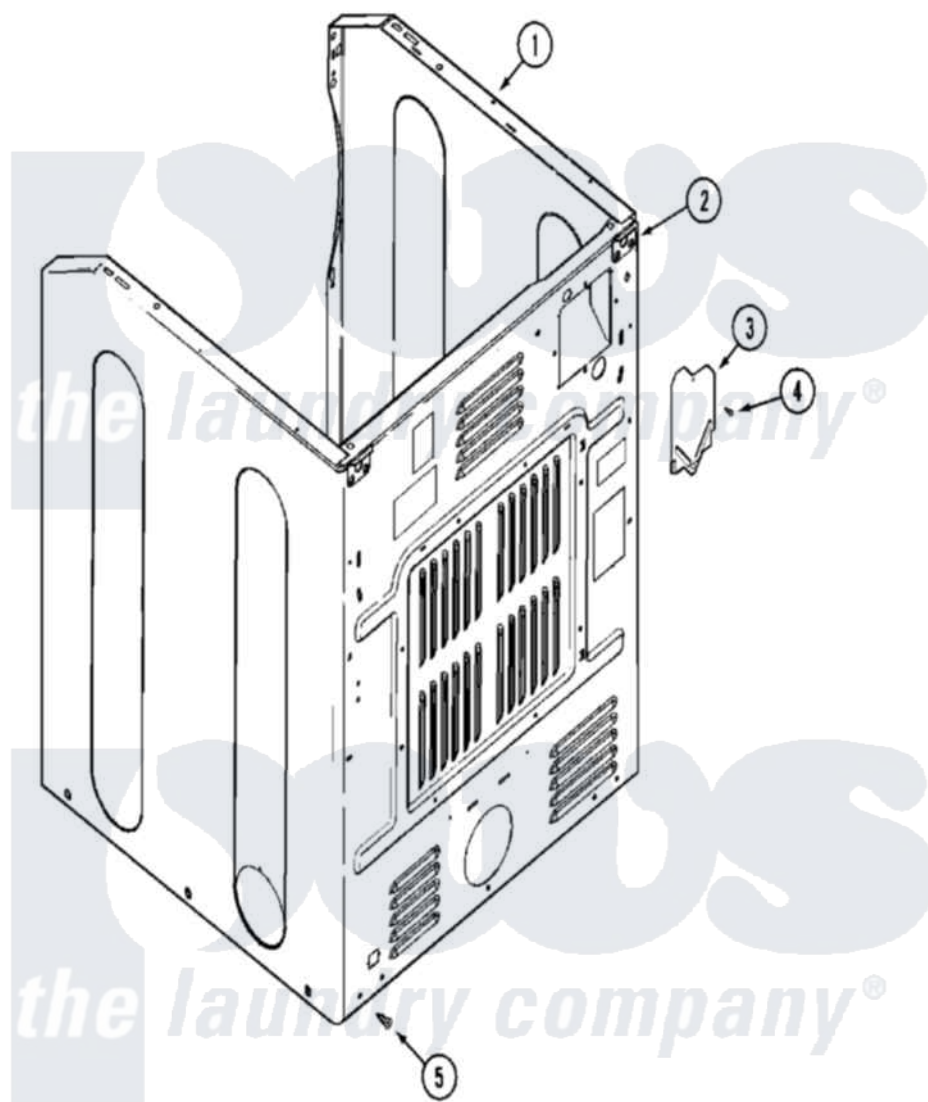

Maytag MUG15PDAXW 05 - CABINET-REAR

Maytag [Commercial Maytag MUG15PDAXW Dryer Parts](#) Parts Diagram 05 - CABINET-REAR
 Click on the part number to view part

Item	Original Part Number	Replaced By	Status	Part Description
001	NLA		Not Available	CABINET (WHT-LWR)
"	Y310376			Clip, Door Switch Harness
002	NLA		Not Available	BRACKET, CABINET HINGE
003	33001795			Cover, Terminal Block
004	22001995			Screw Note: Screw, Tumbler Front And Shroud
005	22001995			Screw Note: Screw, Tumbler Front And Shroud