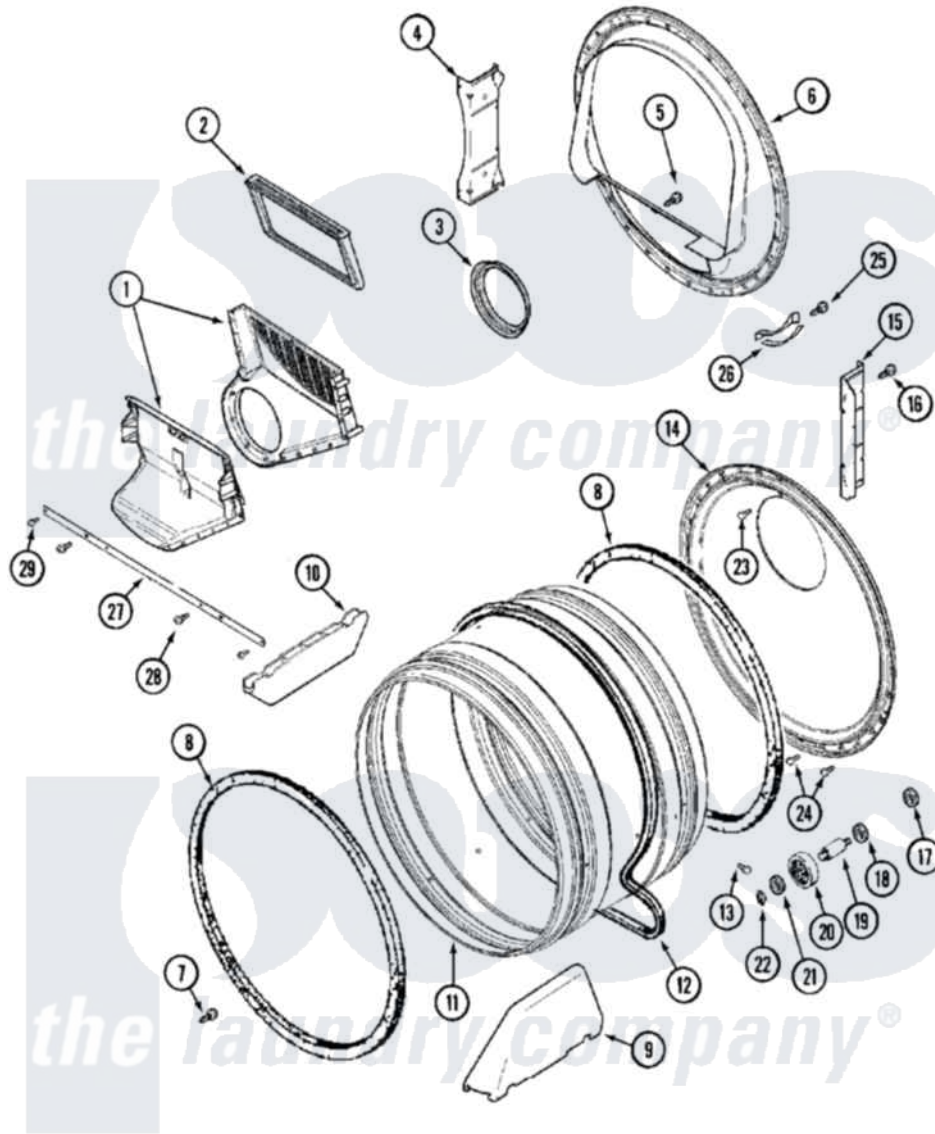

Maytag MUG15PDAXW 06 - TUMBLER

Maytag [Commercial Maytag MUG15PDAXW Dryer Parts](#) Parts Diagram 06 - TUMBLER
 Click on the part number to view part

Item	Original Part Number	Replaced By	Status	Part Description
001	33001799			Outlet Duct Assembly Note: Outlet Duct Assembly
002	33001804	33002790		Lint Filter
003	33001758	33002560		Seal, Blower
004	NLA		Not Available	SUPPORT, TUMBLER FRONT
005	NLA		Not Available	SCREW, OUTLET DUCT
006	33001802			Front, Tumbler
007	33001855	33002917		Screw, No.10-16
008	33001807			Seal, Tumbler
009	33002032			Baffle
010	33001755			Baffle
011	33001794	33001889		Tumbler
012	33001777	33002535		V-Belt
013	33001788	33002973		Screw, No.9-15 X 1.00 Hx WS
014	33001801			Back, Tumbler
015	NLA		Not Available	SUPPORT, BACK

016	22001995		Screw Note: Screw, Tumbler Front And Shroud
017	33001443		Nut, Hex
018	Y313347	312535	Washer, Vault Mounting Brk.
019	Y312948	6-3129480	Shaft- Tumbler
020	Y303373	12001541	Drum Roller/Washer Assembly--W
021	312535		Washer, Vault Mounting Brk.
022	410233	9703438	Ring-Retrn
023	210932		Screw, No.8 X 9/16 Ctsk Note: Screw, Inlet Duct
024	22001996	3370225	Screw
025	210720		Rivet, Bearing To Tumbler Fmt
026	306508		Tumbler Bearing Kit ---W
027	33002039		Brace, Tumbler Front
028	33001768		Screw, Shroud Note: Screw, Shroud And Outlet Duct
029	22001995		Screw Note: Screw, Tumbler Front And Shroud