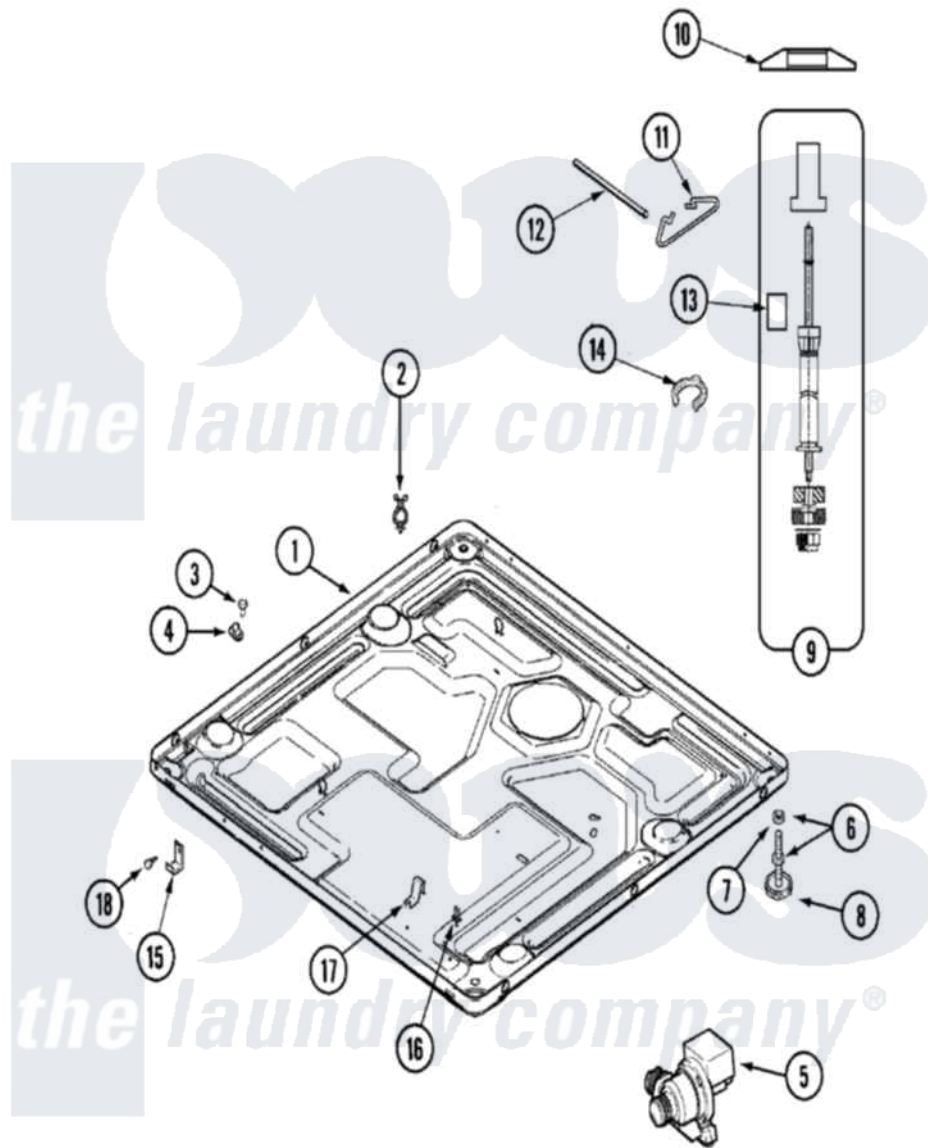

Maytag MUG2000AWW 01 - BASE (WASHER)

Maytag Commercial Maytag MUG2000AWW Stacked Washer and Dryer Parts Parts Diagram 01 - BASE (WASHER)
 Click on the part number to view part

Item	Original Part Number	Replaced By	Status	Part Description
1	22003580			Base, Assembly
"	22002240	22003435		Base, Assembly
2	33001989			Retainer, Vault Switch
"	315471	22003298		Retainer, Wire
3	Y313561			Screw---NA
4	22002014			Clip, Harness To Support
5	22003059			Pump, Drain
"	22001982	22003059		Pump, Drain
6	22001915	22003544		Adjustable Leg W/Foot And Nut
7	Y052740	62739		Nut, Lock
8	210684			Foot, Adjustable Leg
9	22001988			Strut Assembly-Rear
10	33002222			Deflector, Water
11	33002223			Restrainer, Tube
12	33002224			Sleeving, Braided
				NOT REQUIRED PART OR

13	W10124350	Not Available	NOT REQUIRED PART OR SEE NOTE
"	22002307		Switch, Strut Displacement
14	22003080		Clip, Airdome Hose
15	22002239		Clip, Front Panel
16	Y313262	W10116752	Retainer-
17	22002244		Clip, Grounding
18	33002190		SCrew, C BraCe, BraCket, Cabinet