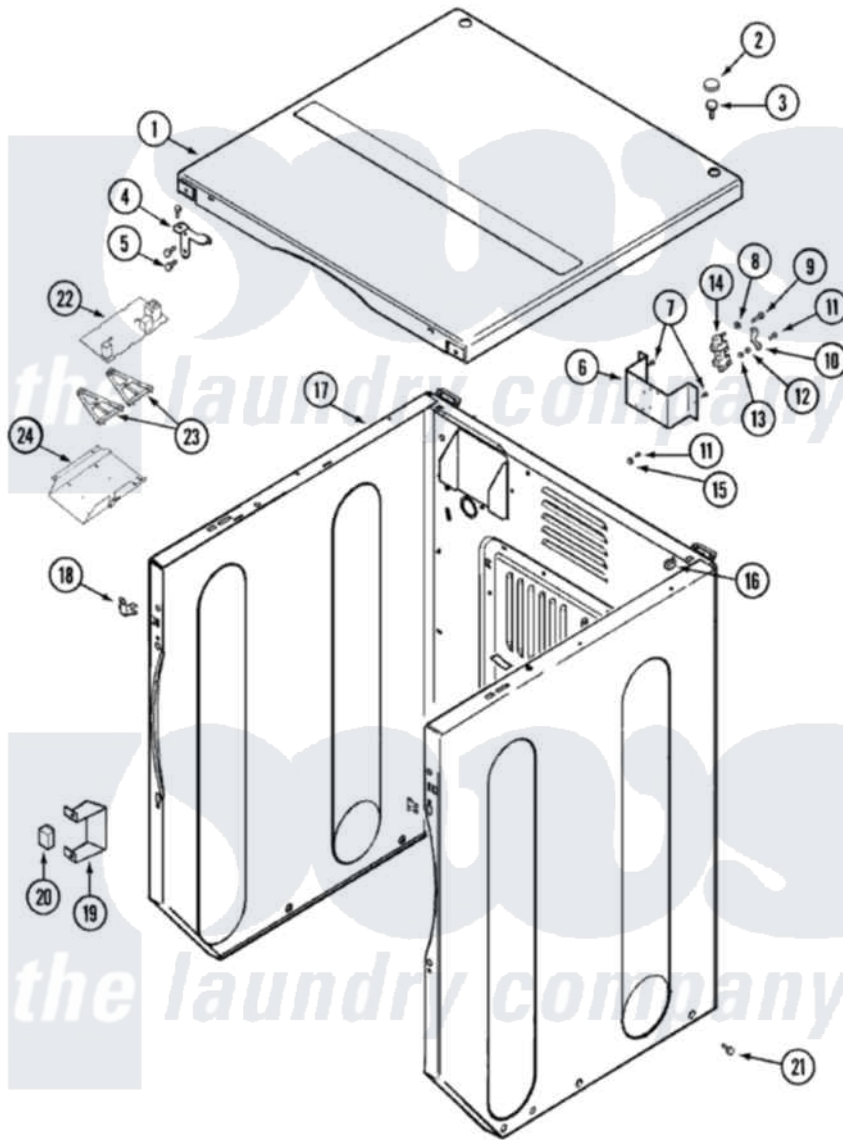

Maytag MUG2000AWW 02 - CABINET-FRONT (DRYER)

Maytag Commercial Maytag MUG2000AWW Stacked Washer and Dryer Parts Parts Diagram 02 - CABINET-FRONT (DRYER)

Click on the part number to view part

Item	Original Part Number	Replaced By	Status	Part Description
1	33001995	33002124		Cover, Top
2	33001997			Plug, Hole
3	22001883	214354		Screw, Top Cover To Cabnt.
4	33001999			Bracket, Top Cover
"	33001998			Bracket, Top Cover
5	22001995			Screw Note: Screw, Tumbler Front And Shroud
6	33001826		Not Available	BRACKET, TERMINAL BLOCK---NA
7	22001995			Screw Note: Screw, Tumbler Front And Shroud
9	Y312209	W10001200		Screw
11	33001245			Screw---NA
12	311484	112432		Nut
14	33001244			Block, Terminal
16	22001502			Fastener, U-NUt
17	33002003			Fastener Clip, Control Panel

"	33002277		Cabinet
18	33001980		Fastener, Access Panel
20	207834	8566493	Power Relay
21	213007		Xfor Cabinet See Cabinet, Back
22	912077		Locknut, Reader Harness
"	22002451	22004325	Board, Machine Control
23	22002284		Bracket
24	22002519		Bracket, Machine Control Mtg.