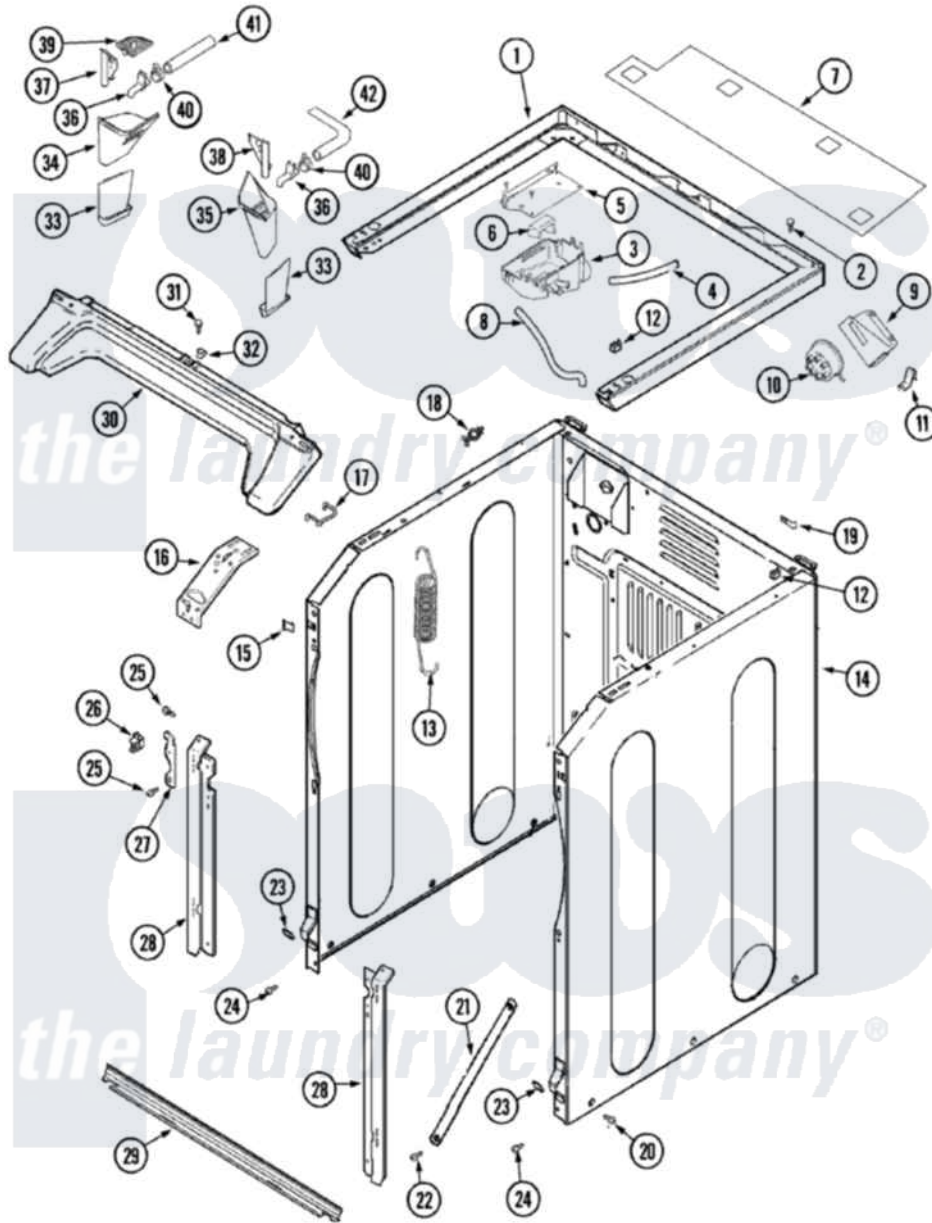

# Maytag MUG2000AWW 03 - CABINET-FRONT (WASHER)

Maytag Commercial Maytag MUG2000AWW Stacked Washer and Dryer Parts Parts Diagram 03 - CABINET-FRONT (WASHER)

Click on the part number to view part

Item	Original Part Number	Replaced By	Status	Part Description
1	33002187	<a href="#">33002963</a>		Support, Weld Assembly
2	22001883	<a href="#">214354</a>		Screw, Top Cover To Cabnt.
3	33001855	<a href="#">33002917</a>		Screw, No.10-16
"	22002439	<a href="#">33002775</a>		Vent, Tub
4	<a href="#">22002464</a>			Hose, Vent
5	<a href="#">33002190</a>			SCrew, C BraCe, BraCket, Cabinet
"	<a href="#">33002189</a>			Bracket, Vent Mounting
6	<a href="#">22002440</a>			Deflector, Vent
7	<a href="#">33002192</a>			Clip, Shield
"	<a href="#">33002191</a>			Wire Shield
8	205161	<a href="#">489503</a>		Clamp
"	<a href="#">33002193</a>			Hose, Shower
9	<a href="#">33002188</a>			Support, Pressure Switch
"	<a href="#">Y310376</a>			Clip, Door Switch Harness
10	22002048	<a href="#">22002921</a>		Switch- Pr