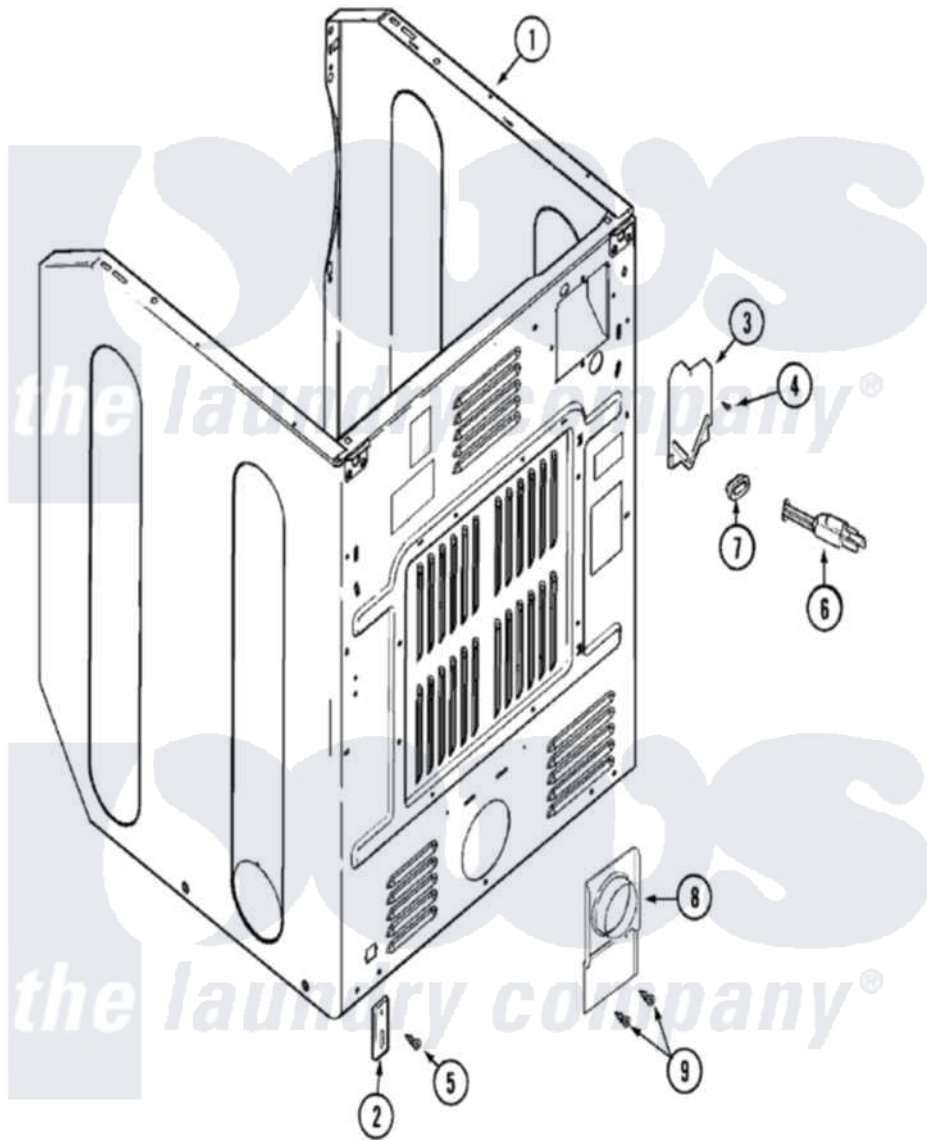

Maytag MUG2000AWW 04 - CABINET-REAR (DRYER)

Maytag Commercial Maytag MUG2000AWW Stacked Washer and Dryer Parts Parts Diagram 04 - CABINET-REAR (DRYER)

[Click on the part number to view part](#)

Item	Original Part Number	Replaced By	Status	Part Description
1	33002277			Cabinet
2	33002060			Bracket, Security
3	33001795			Cover, Terminal Block
4	22001995			Screw Note: Screw, Tumbler Front And Shroud
5	22001995			Screw Note: Screw, Tumbler Front And Shroud
6	33002323			Shield, Power Cord
"	33002184	33002777		Power Cord
7	33002053	211881		Grommet, Cord Part Not Used-Gas Models Only
8	22002528		Not Available	BRACKET, EXHAUST DUCT ASSY.
9	22001995			Screw Note: Screw, Tumbler Front And Shroud