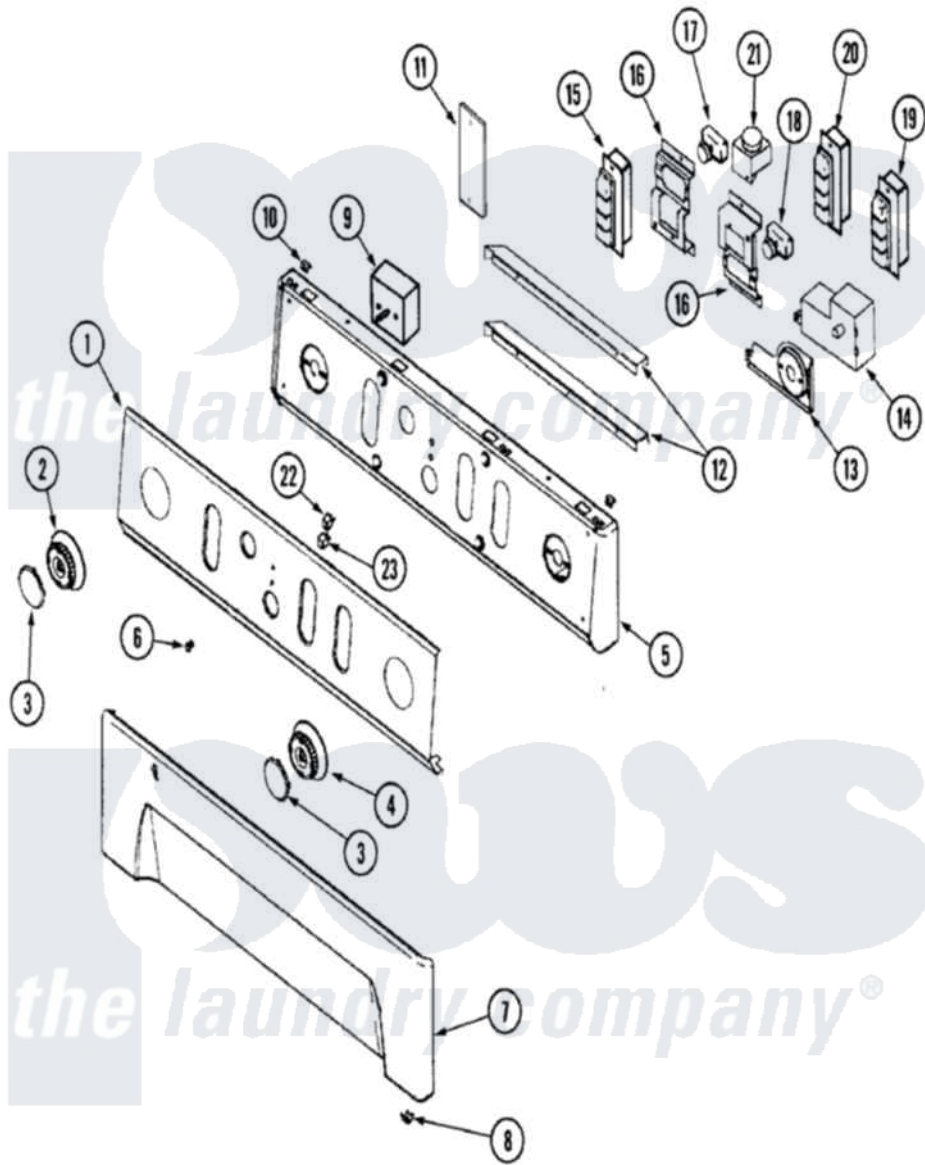

Maytag MUG2000AWW 06 - CONTROL PANEL (DRYER)

Maytag Commercial Maytag MUG2000AWW Stacked Washer and Dryer Parts Parts Diagram 06 - CONTROL PANEL (DRYER)

Click on the part number to view part

Item	Original Part Number	Replaced By	Status	Part Description
1	22002460			Facia
2	33002132			Knob, Timer
3	22001664			Timer Knob Insert/Cap
4	22002461			Knob, Timer
5	22002063			Screw No.8-18AB Wafer Head
"	22002514			Panel, Control
6	22001215	7730P011-60		Lens, Indicator Light
7	33002072			Panel, Access
"	33002004			Clip, Fastener
"	22002063			Screw No.8-18AB Wafer Head
8	33001980			Fastener, Access Panel
9	61001885	489399		Screw, 8-32 X 5/16
"	33002109			Timer
10	33001977			Fastener, Control Panel
11	315317	488234		Screw 8-32 X 1/4
				Board, Control Moisture

"	33001212		Board, Control-Moisture Sensor
12	22002515		Channel, Switch Mounting
"	22002517	489355	Screw, 8 X 1/2
"	315471	22003298	Retainer, Wire
13	61001885	489399	Screw, 8-32 X 5/16
"	22002516		Bracket, Washer Timer
14	Y310632	1163839	Screw
"	22002452		Timer
15	33002122		Switch, Temp
16	Y310632	1163839	Screw
"	22002518		Bracket, Pts Switch
17	33001861	33001618	Switch- PU
18	33002219	22002560	Switch, Push To Start
19	22002453		Switch, Water Temp
20	22002455		Switch, Options
21	315317	488234	Screw 8-32 X 1/4
"	33001848		Signal, End Of Cycle
22	22002281		Indicator Light
23	903115		Lock Light
24	22003014		Harness, Main Wire
"	22002694		Wire Harness, Main
"	33002227	Not Available	WIRE HARNESS, MAIN (UPR)
25	22002524		Connector
26	33002225	Not Available	MANUAL, USE & CARE
27	33002235	Not Available	VIDEO, U & C (STACK)