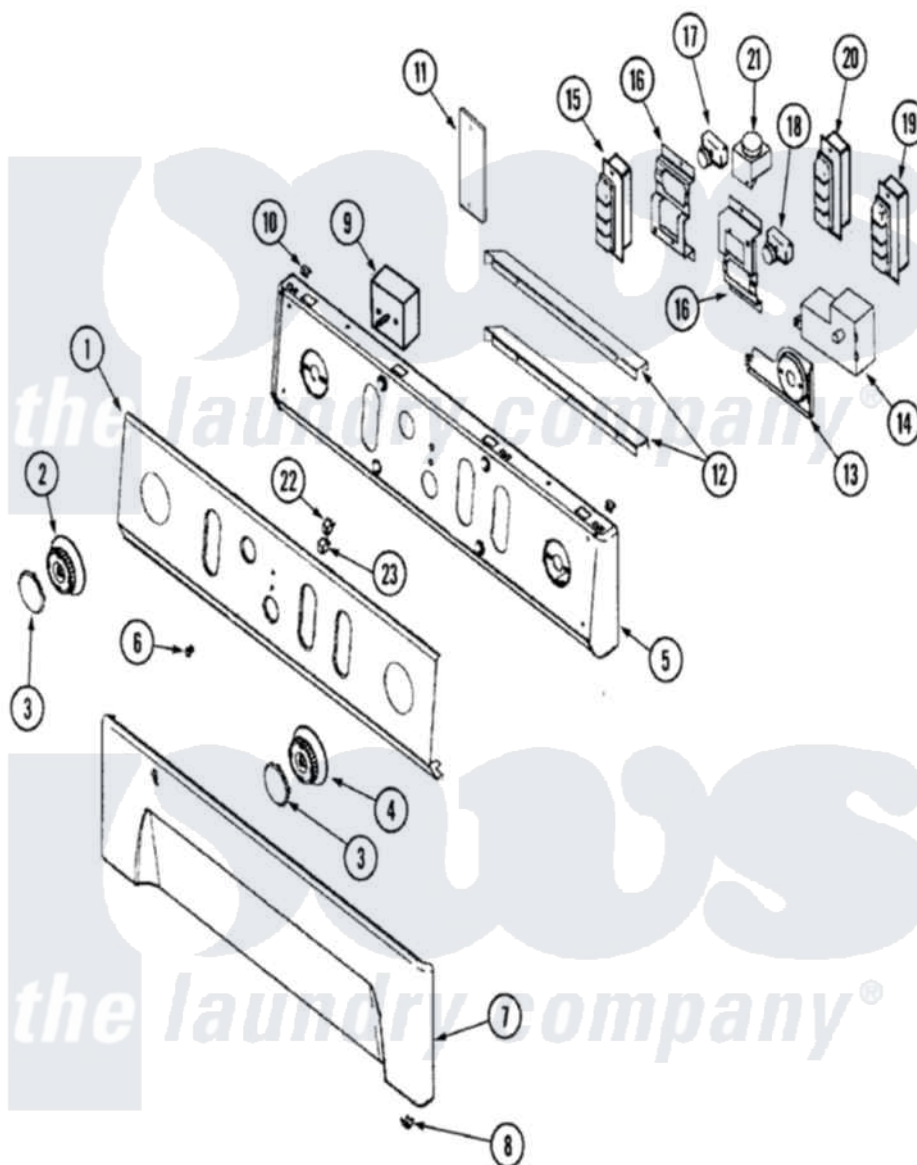

# Maytag MUG2000AWW 07 - CONTROL PANEL (WASHER)

Maytag [Commercial Maytag MUG2000AWW Stacked Washer and Dryer Parts](#) Parts Diagram 07 - CONTROL PANEL (WASHER)

[Click on the part number to view part](#)

Item	Original Part Number	Replaced By	Status	Part Description
1	W10124350		Not Available	NOT REQUIRED PART OR SEE NOTE