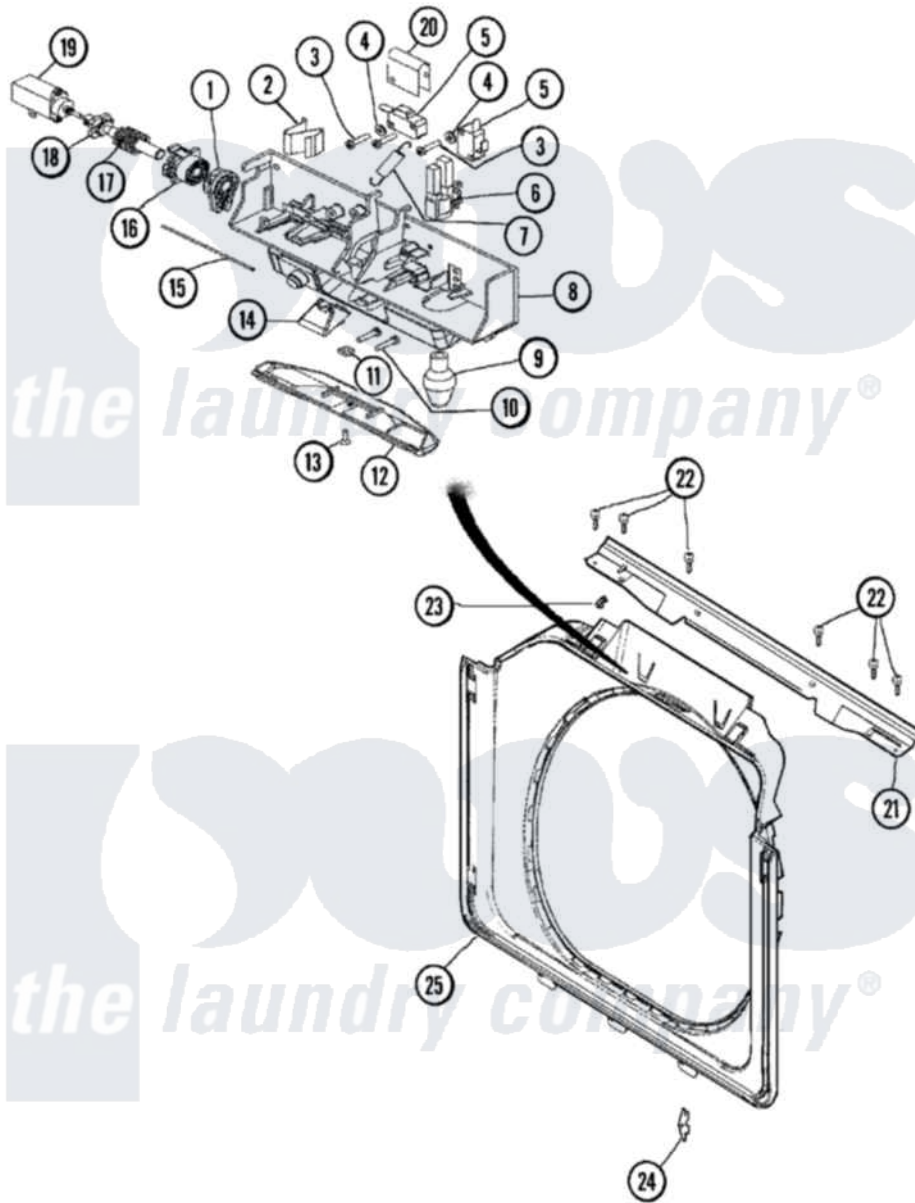

Maytag MUG2000AWW 10 - DOOR SHROUD & DOOR LATCH ASSEMBLY (WASH)

Maytag Commercial Maytag MUG2000AWW Stacked Washer and Dryer Parts Parts Diagram 10 - DOOR SHROUD & DOOR LATCH ASSEMBLY (WASH)
 Click on the part number to view part

Item	Original Part Number	Replaced By	Status	Part Description
1	22003716			Rotating Gear, Latch
2	22003717			Spring, Latch
3	22001352			Screw, Check Switch
4	22002165			Washer, Door Lock Switch
5	22002162			Switch, Door Lock Spin Enable
6	22002433			Bulb Holder Assembly
7	22002158			Spring, Gear Return
8	22003067			Switch Holder Assembly
9	22002263			Lamp
10	22003719			Screw, Latch
11	22003720			Nut, Latch
12	22002434			Cover, Bulb
13	22002435	241877		Screw
14	22003055			Ramp, Door Hoop
15	22002164			Cable, Door

16	22003715		Sliding Gear, Latch
17	22003721		Spring, Axle / Latch
18	22003718		Axle, Latch
19	22002119		Motor, Wax
20	22004256		Shield
21	33002202	33002477	Support, Door Lock
22	22001995		Screw Note: Screw, Tumbler Front And Shroud
23	22002014		Clip, Harness To Support
24	22002095	12001994	Cover
25	22002506		Shroud And Dispenser Hose