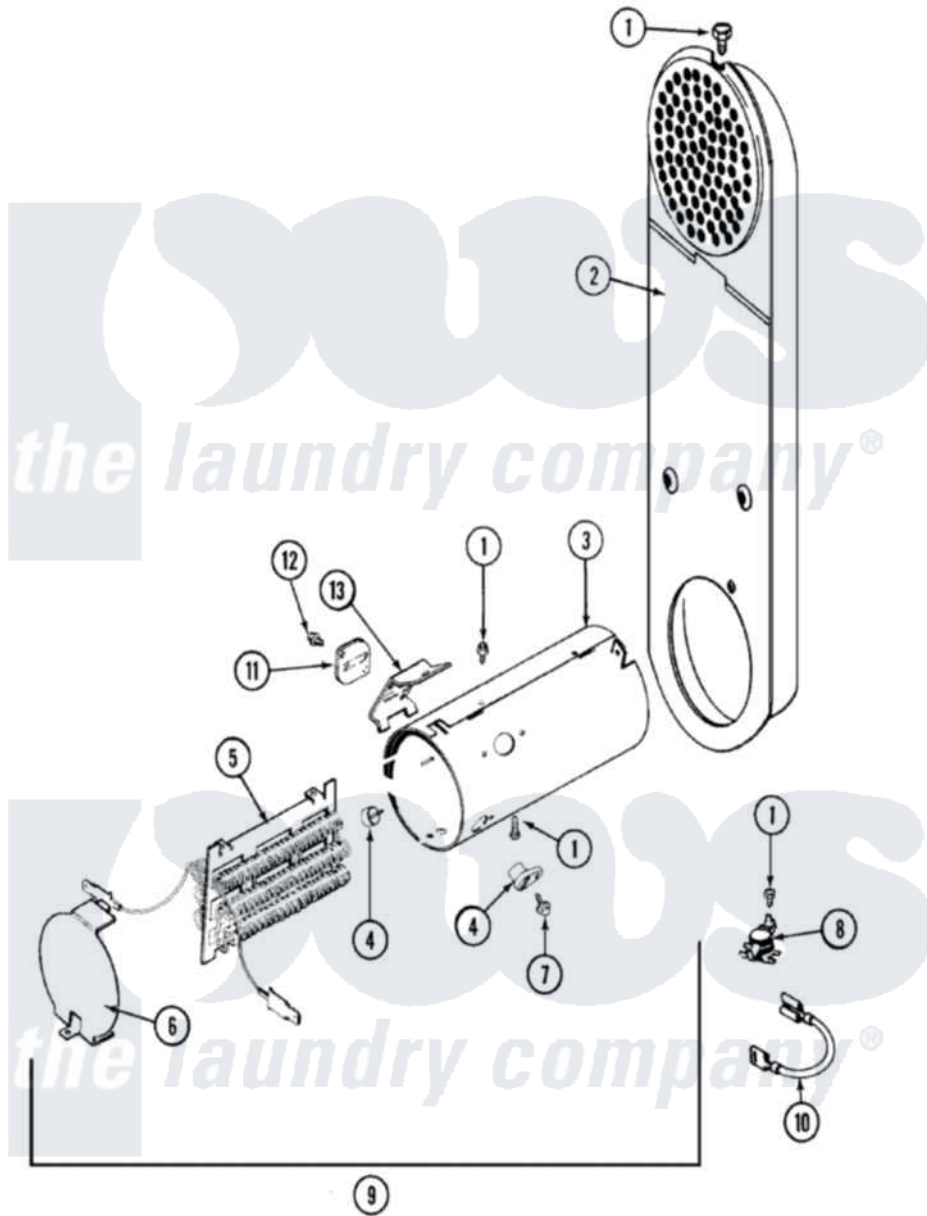

Maytag MUG2000AWW 12 - HEATER (DRYER)

Maytag [Commercial Maytag MUG2000AWW Stacked Washer and Dryer Parts](#) Parts Diagram 12 - HEATER (DRYER)

[Click on the part number to view part](#)

Item	Original Part Number	Replaced By	Status	Part Description
2	33001803	33003038		Assembly, Inlet Duct-Elec
3	314995			Enclosure, Heater
4	314998			Insulator, Terminal
6	314999			Shield, Radiant
7	314554		Not Available	SCREW
8	303396			Thermostat, Hi-Limit
10	Y307173			Wire, Jumper
11	307473			Fuse, Thermal
12	314848	W10116760		Screw
13	315346			Bracket, Thermal Fuse
14	Y308590	W10116795		Heater