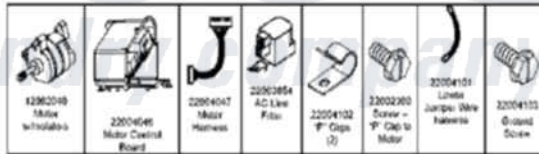

Maytag MUG2000AWW 13 - MOTOR & MOTOR CONTROL

1 USE FOR ITEM 2 PRIOR TO SERIES 88

ITEM 1 - KIT CONTAINS:

Maytag Commercial Maytag MUG2000AWW Stacked Washer and Dryer Parts Parts Diagram 13 - MOTOR & MOTOR CONTROL

Click on the part number to view part

| Item | Original Part Number | Replaced By | Status | Part Description |
|------|--------------------------|---------------------------|--------|------------------------------|
| 1 | 12002039 | | | Neptune Motor Conversion Kit |
| 2 | 22004046 | | | Control Assembly, Motor |
| 3 | 22003856 | | | Motor, Variable Speed |
| 4 | 22002471 | | | Wire Harness, Motor Control |
| 5 | 212276 | W10116760 | | Screw |
| 6 | 22002173 | 22002014 | | Clip, Harness To Support |
| 7 | Y310632 | 1163839 | | Screw |
| 8 | 22002058 | 22003599 | | Bolt- Moto |
| 9 | 22002320 | | | Washer, Belt Tension Bolt |
| 10 | 22002082 | 22003329 | | Isolator, Motor |