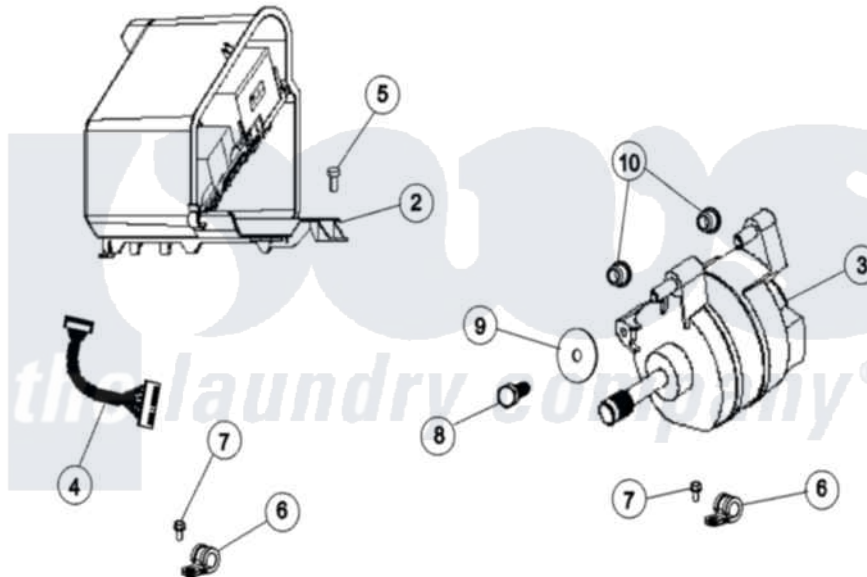

Maytag MUG2000AWW 13 - MOTOR & MOTOR CONTROL

1 USE FOR ITEM 2 PRIOR TO SERIES 88

ITEM 1 - KIT CONTAINS:

Maytag Commercial Maytag MUG2000AWW Stacked Washer and Dryer Parts Parts Diagram 13 - MOTOR & MOTOR CONTROL

Click on the part number to view part

| Item | Original Part Number | Replaced By | Status | Part Description |
|------|--------------------------|---------------------------|--------|------------------------------|
| 1 | 12002039 | | | Neptune Motor Conversion Kit |
| 2 | 22004046 | | | Control Assembly, Motor |
| 3 | 22003856 | | | Motor, Variable Speed |
| 4 | 22002471 | | | Wire Harness, Motor Control |
| 5 | 212276 | W10116760 | | Screw |
| 6 | 22002173 | 22002014 | | Clip, Harness To Support |
| 7 | Y310632 | 1163839 | | Screw |
| 8 | 22002058 | 22003599 | | Bolt- Moto |
| 9 | 22002320 | | | Washer, Belt Tension Bolt |
| 10 | 22002082 | 22003329 | | Isolator, Motor |