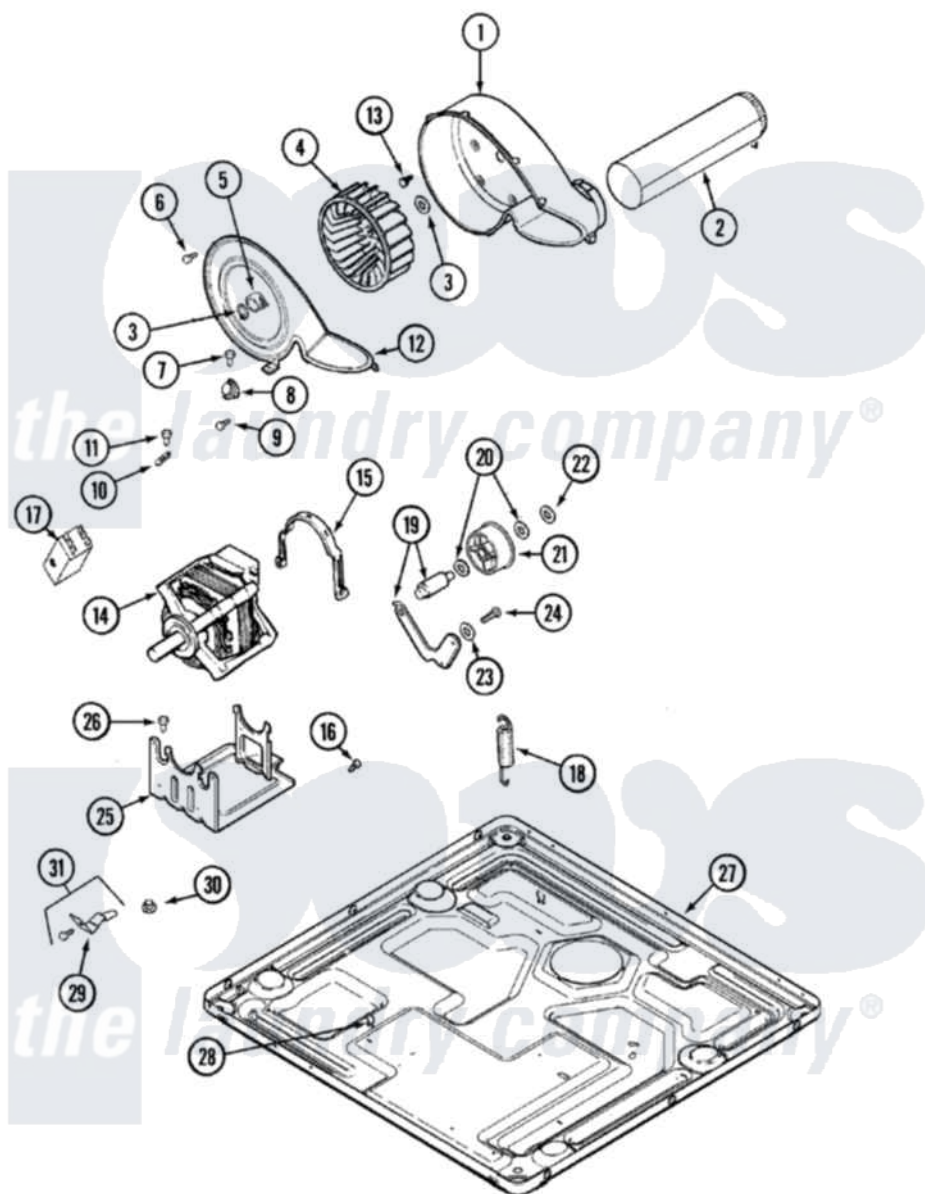

Maytag MUG2000AWW 14 - MOTOR DRIVE (DRYER)

Maytag Commercial Maytag MUG2000AWW Stacked Washer and Dryer Parts Parts Diagram 14 - MOTOR DRIVE (DRYER)

[Click on the part number to view part](#)

Item	Original Part Number	Replaced By	Status	Part Description
1	33001789			Housing, Blower
2	22001995			Screw Note: Screw, Tumbler Front And Shroud
"	33002185			Duct Assembly, Exhaust
"	33002321			Seal, Exhaust
3	410233	9703438		Ring-Retrn
4	33001790			Wheel, Blower
5	312967			Clamp, Blower Housing
6	33001855	33002917		Screw, No.10-16
7	Y313561			Screw---NA
8	306910			Thermostat, Multi Temp Note: Thermostat
9	22001996	3370225		Screw
10	33001762			Fuse, Thermal
11	22001996	3370225		Screw
12	33001873			Cover, Blower Housing---NA

13	314818	1163839	Screw
14	33001853	33002478	Motor
"	33002462	33002478	Motor
"	33002237	33002478	Motor
15	33002478		Motor
"	33002221	Y015825	Clip, Motor To Motor Support
16	910343	488234	Screw 8-32 X 1/4
17	33001854	33002478	Motor
18	33001754	33002459	Assembly, Spring And Plug
"	33002461		Plug For Spring
"	33002157		Grommet
"	33002460	33002459	Assembly, Spring And Plug
19	33001840	6-3705180	Idler Arm
20	Y312527		Washer, Idler Shaft
21	33001783	6-3700340	Bearing- I
22	312958	354987	Ring, Retaining
23	315772		Sleeve, Idler Arm
24	Y014874		Screw, Idler Arm And Sleeve
25	33002466	33002817	Motor Support, Offset
"	33001752	33002817	Motor Support, Offset
26	Y313561		Screw---NA
27	33002467		Base
"	33002050		Protector, Harness
"	33002041	33002467	Base
"	314568	Y313559	Screw
"	33002049	302797	Grommet
"	33002623		Base,
28	410490		Spring, Retainer Wire Harness
29	22001995		Screw Note: Screw, Tumbler Front And Shroud
"	33002043	33002757	Bracket, RH, Base To Support
"	33002042	33002758	Bracket, LH, Base To Support
30	33002044		Guide
31	12001551		Contains RT And LT Brackets