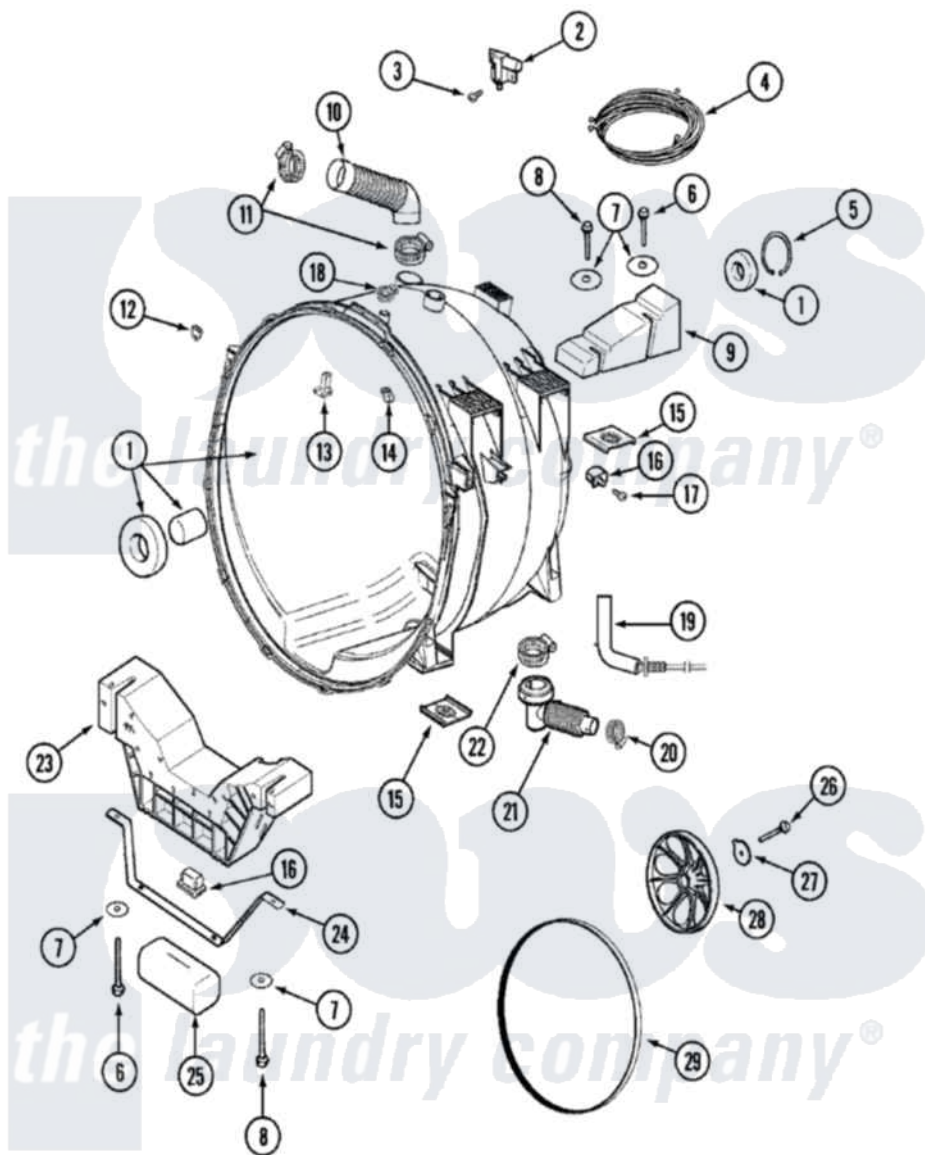

Maytag MUG2000AWW 15 - OUTER TUB (WASHER)

Maytag [Commercial Maytag MUG2000AWW Stacked Washer and Dryer Parts](#) Parts Diagram 15 - OUTER TUB (WASHER)

[Click on the part number to view part](#)

Item	Original Part Number	Replaced By	Status	Part Description
1	22002006			Clip, Unbalance Switch Harness
"	22002154	22004465		Outer Tub Assembly, As Pack
2	22002045	22003302		Switch, Internal Unbalance
3	22002300	9740848		Screw, Mixing Valve Mounting
4	33002216	12001798		Kit-Harnes
5	22001981		Not Available	RING, RETAINING
6	22001991	22003615		Bolt, Double Sems 5-3/8
7	22002067		Not Available	WASHER, COUNTER BALANCE
8	22002056	22003616		Bolt, Double Sems 3-3/8
9	22002102			Weight, Counter Balance
10	22002083			Hose, Injector
11	22002052	616099		Clamp
12	22002103			Clip, U
13	22002004	22004310		Water Deflector

"	22002959	22004310	Water Deflector
14	22002061	910187	Screw
"	22002006		Clip, Unbalance Switch Harness
15	22002065		Nut, Counter Balance
16	22002044		Switch, Tub Displacement
17	22002061	910187	Screw
18	202515	596669	Clamp, Manifold
19	22002483		Hose, Air Dome
20	22001984	285655	Clamp, Hose
21	22002081	22003262	Hose, Tub To Pump Outlet
22	22002053	696392	Hose Clamp
23	22002006		Clip, Unbalance Switch Harness
"	22002579	Not Available	WEIGHT ASSEMBLY (FRT)
24	22002008		Strap
25	22002011	Not Available	CUSHION
26	22002057	22003937	Screw, Retaining Bolt
27	22002055	22003936	Washer
28	22001998	22002315	Pulley, Spinner
29	12001435	12001788	Kit, Belt And Isolator--W