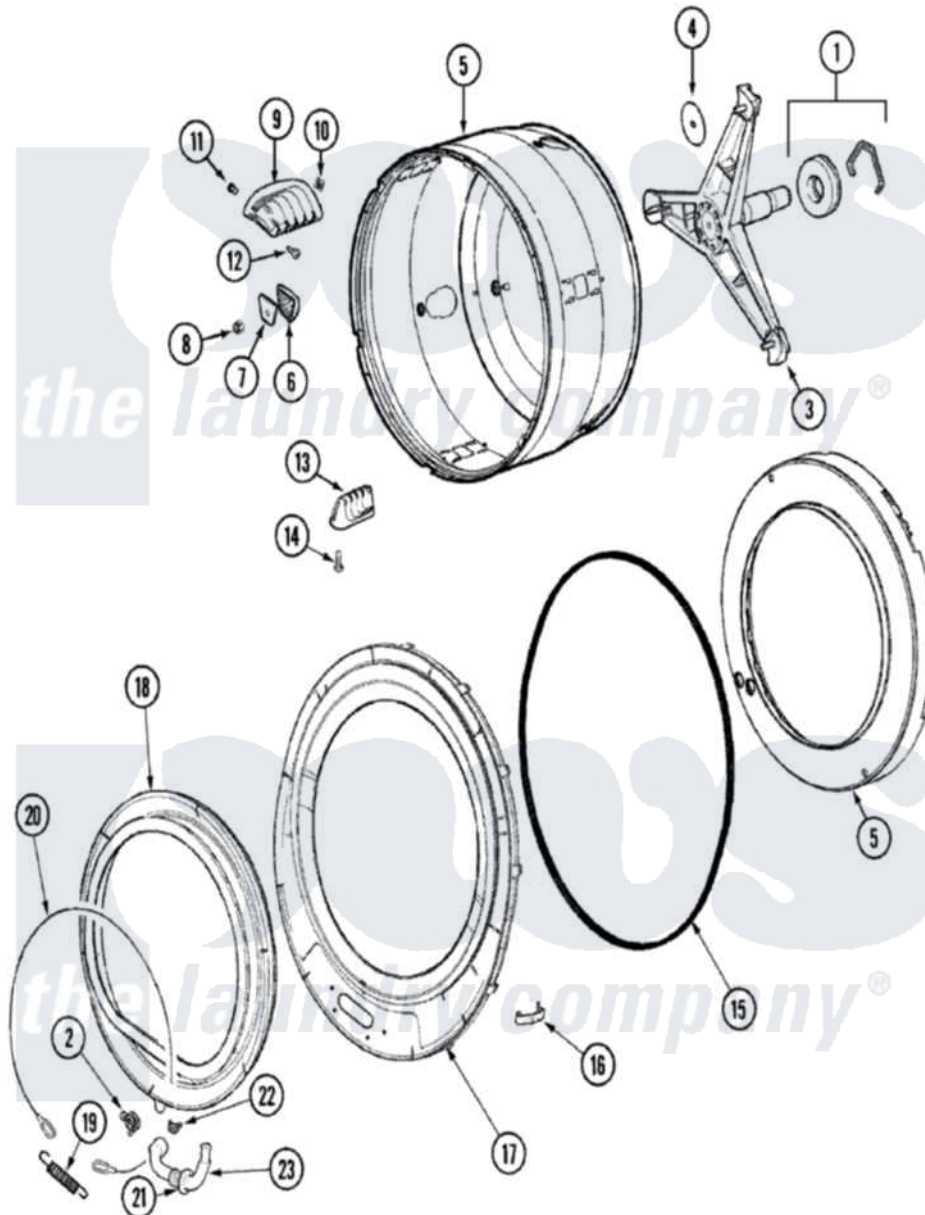

# Maytag MUG2000AWW 16 - SPINNER ASSEMBLY & OUTER TUB COVER(WASH)

Maytag [Commercial Maytag MUG2000AWW Stacked Washer and Dryer Parts](#) Parts Diagram 16 - SPINNER ASSEMBLY & OUTER TUB COVER(WASH)  
 Click on the part number to view part

Item	Original Part Number	Replaced By	Status	Part Description
1	<a href="#">22002399</a>			Shaft Seal Sleeve
"	<a href="#">22002398</a>	<a href="#">12002022</a>		Lip Seal Kit
2	<a href="#">22003073</a>	<a href="#">596669</a>		Clamp, Manifold
3	<a href="#">22002123</a>			Tube, Molykote
"	22001994	<a href="#">W10181639</a>		Support
"	22002897	<a href="#">W10181639</a>		Support
4	<a href="#">22002023</a>			Washer, Plastic
5	22002115	<a href="#">6-2717080</a>		Spinner As
6	<a href="#">22002482</a>			Washer, Profile
7	<a href="#">22002020</a>			Washer, Spinner Support
8	22002122	<a href="#">2207454</a>		Nut, Hex
9	<a href="#">22001985</a>			Baffle, Drip
10	<a href="#">22002009</a>			Grommet, Baffle
11	<a href="#">22001999</a>			Grommet, Baffle
12	22002325	<a href="#">22003556</a>		Screw, Baffle

13	<a href="#">22001986</a>	Baffle, Drip	
14	<a href="#">22002059</a>	Screw, Baffle	
15	<a href="#">22002077</a>	Seal, Tub Cover	
16	<a href="#">22002050</a>	Clip, Tub To Cover	
17	33002217	<a href="#">22003212</a>	Cover, Tub --W
18	22001978	<a href="#">12002533</a>	Boot Kit
19	<a href="#">22002099</a>	Spring, Tub	
20	22002105	<a href="#">22002327</a>	Wire, Boot Clamp
21	<a href="#">22003074</a>	Guard, Hose	
22	<a href="#">22003072</a>	CLAMP, HOSE DOUBLE WIRE	
23	22003071	<a href="#">22004477</a>	Drain Hose, Door Boot