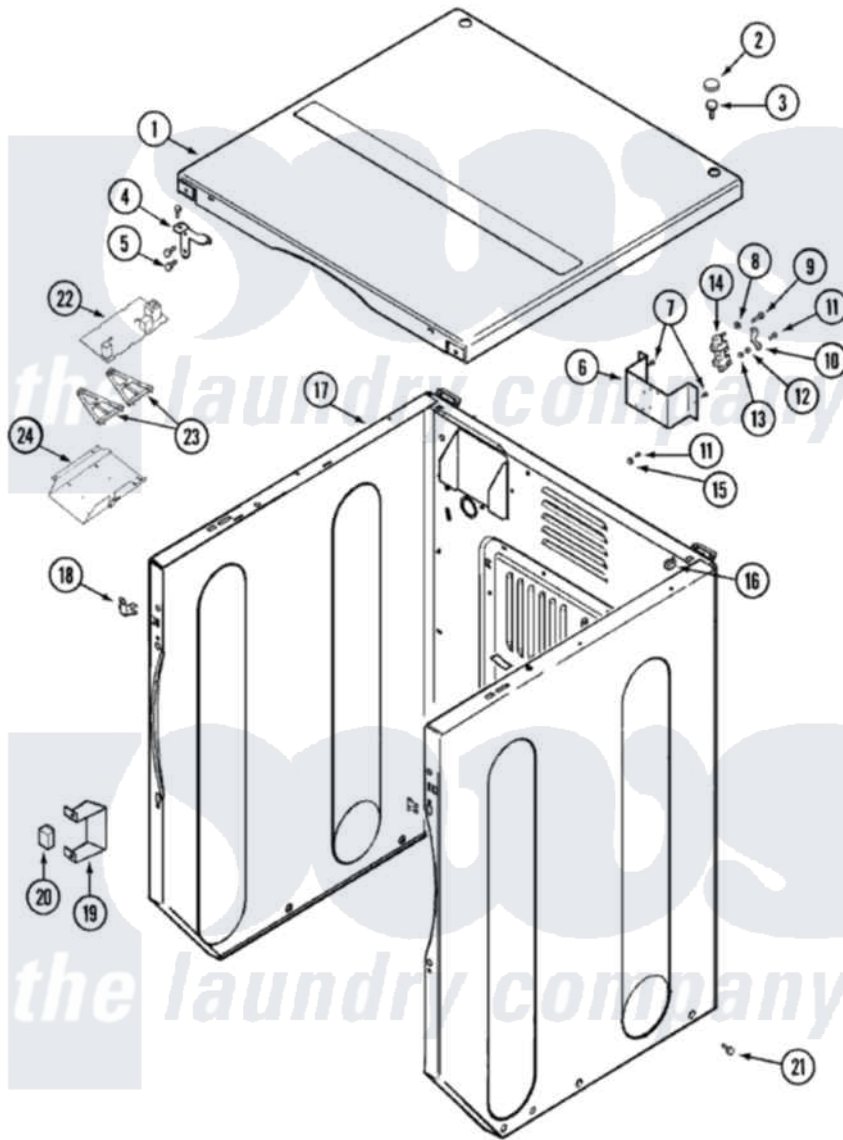

Maytag MUG2000AXW 02 - CABINET-FRONT (DRYER)

Maytag [Commercial Maytag MUG2000AXW Stacked Washer and Dryer Parts](#) Parts Diagram 02 - CABINET-FRONT (DRYER)

[Click on the part number to view part](#)

Item	Original Part Number	Replaced By	Status	Part Description
1	33001995	33002124		Cover, Top
2	33001997			Plug, Hole
3	22001883	214354		Screw, Top Cover To Cabnt.
4	33001999			Bracket, Top Cover
"	33001998			Bracket, Top Cover
5	22001995			Screw Note: Screw, Tumbler Front And Shroud
6	33001826		Not Available	BRACKET, TERMINAL BLOCK---NA
7	22001995			Screw Note: Screw, Tumbler Front And Shroud
9	Y312209	W10001200		Screw
14	33001244			Block, Terminal
16	22001502			Fastener, U-NUt
17	33002003			Fastener Clip, Control Panel
"	33002277			Cabinet
18	33001980			Fastener, Access Panel

20	207834	8566493	Power Relay
21	213007		Xfor Cabinet See Cabinet, Back
22	912077		Locknut, Reader Harness
"	22002451	22004325	Board, Machine Control
23	22002284		Bracket
24	22002519		Bracket, Machine Control Mtg.