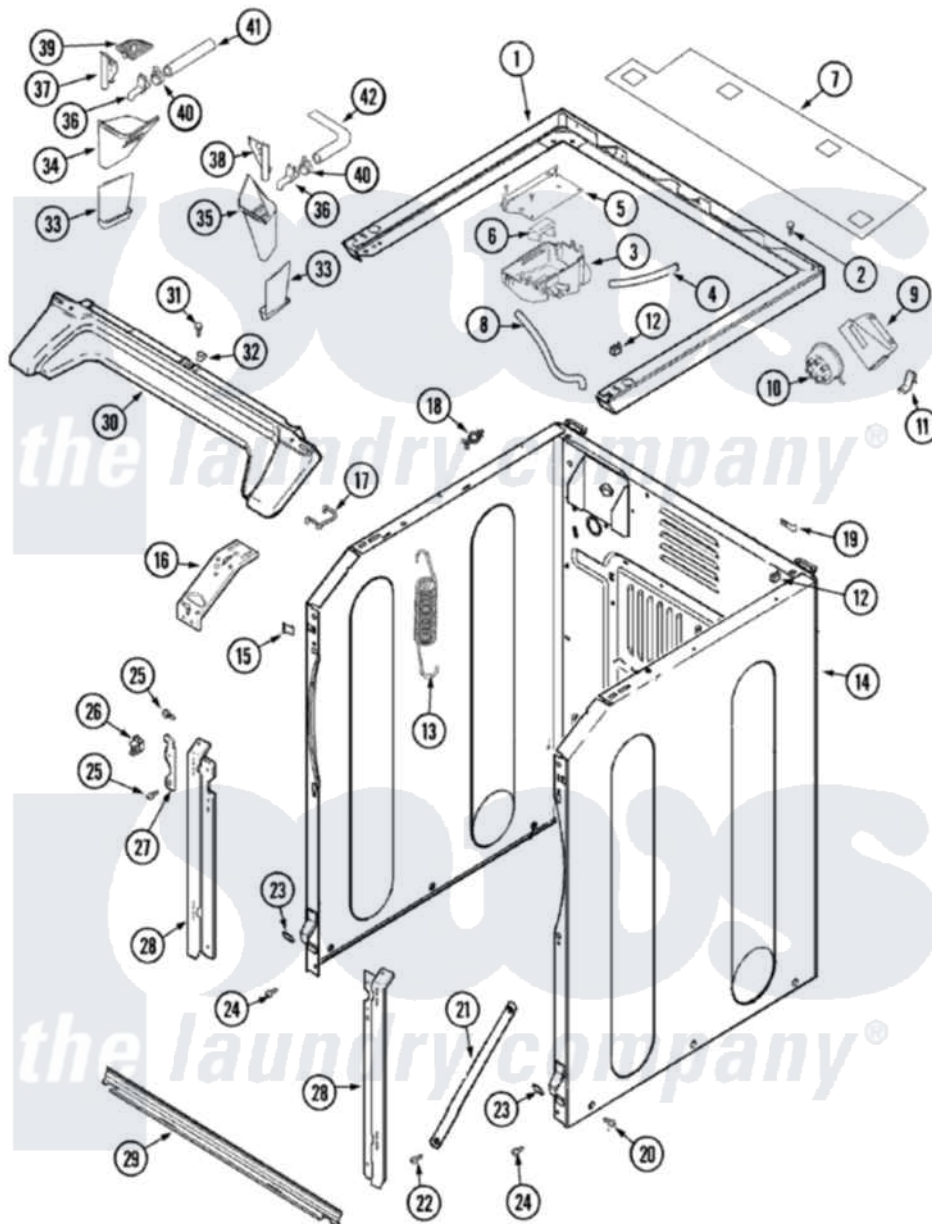

Maytag MUG2000AXW 03 - CABINET-FRONT (WASHER)

Maytag Commercial Maytag MUG2000AXW Stacked Washer and Dryer Parts Parts Diagram 03 - CABINET-FRONT (WASHER)

Click on the part number to view part

Item	Original Part Number	Replaced By	Status	Part Description
1	33002187	33002963		Support, Weld Assembly
2	22001883	214354		Screw, Top Cover To Cabnt.
3	33001855	33002917		Screw, No.10-16
"	22002439	33002775		Vent, Tub
4	22002464			Hose, Vent
5	33002190			SCrew, C BraCe, BraCket, Cabinet
"	33002189			Bracket, Vent Mounting
6	22002440			Deflector, Vent
7	33002192			Clip, Shield
"	33002191			Wire Shield
8	205161	489503		Clamp
"	33002193			Hose, Shower
9	33002188			Support, Pressure Switch
"	Y310376			Clip, Door Switch Harness
10	22002048	22002921		Switch- Pr