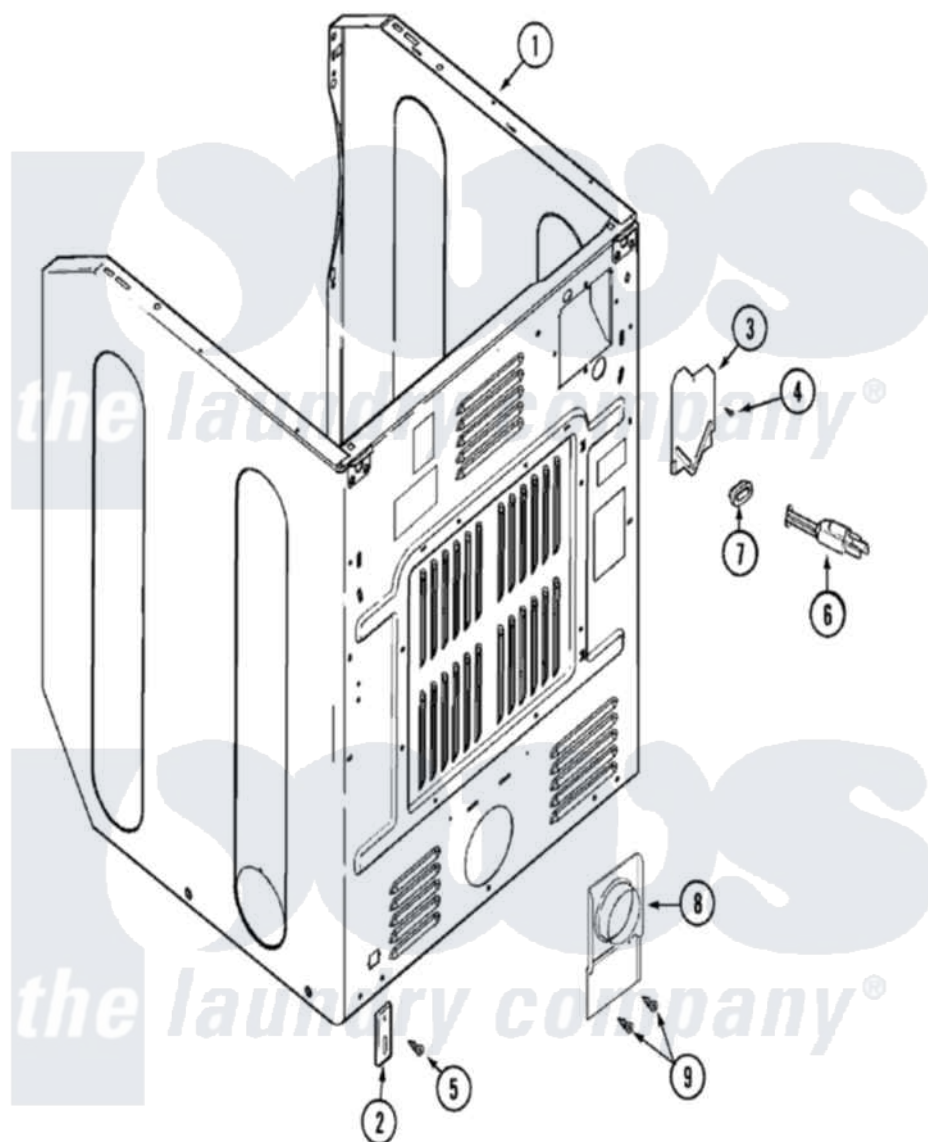

Maytag MUG2000AXW 04 - CABINET-REAR (DRYER)

Maytag [Commercial Maytag MUG2000AXW Stacked Washer and Dryer Parts](#) Parts Diagram 04 - CABINET-REAR (DRYER)

[Click on the part number to view part](#)

Item	Original Part Number	Replaced By	Status	Part Description
1	33002277			Cabinet
2	33002060			Bracket, Security
3	33001795			Cover, Terminal Block
4	22001995			Screw Note: Screw, Tumbler Front And Shroud
5	22001995			Screw Note: Screw, Tumbler Front And Shroud
6	33002323			Shield, Power Cord
8	22002528		Not Available	BRACKET, EXHAUST DUCT ASSY.
9	22001995			Screw Note: Screw, Tumbler Front And Shroud