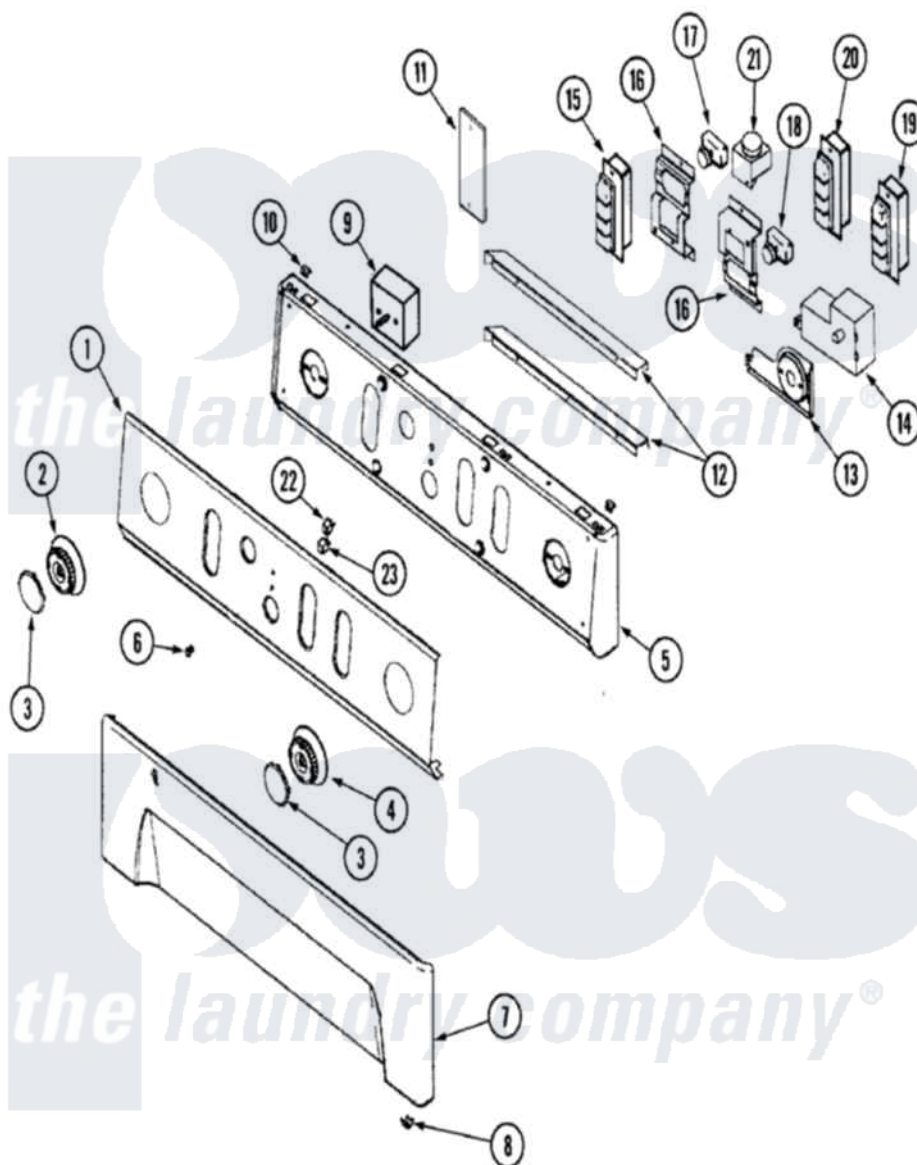

Maytag MUG2000AXW 06 - CONTROL PANEL (DRYER)

Maytag Commercial Maytag MUG2000AXW Stacked Washer and Dryer Parts Parts Diagram 06 - CONTROL PANEL (DRYER)

[Click on the part number to view part](#)

Item	Original Part Number	Replaced By	Status	Part Description
1	22002460			Facia
2	33002132			Knob, Timer
3	22001664			Timer Knob Insert/Cap
4	22002461			Knob, Timer
5	22002514			Panel, Control
"	22002063			Screw No.8-18AB Wafer Head
6	22001215	7730P011-60		Lens, Indicator Light
7	33002072			Panel, Access
"	22002063			Screw No.8-18AB Wafer Head
"	33002004			Clip, Fastener
8	33001980			Fastener, Access Panel
9	33002109			Timer
"	61001885	489399		Screw, 8-32 X 5/16
10	33001977			Fastener, Control Panel
11	33001212			Board, Control-Moisture Sensor

"	315317	488234	Screw 8-32 X 1/4
12	22002517	489355	Screw, 8 X 1/2
"	22002515		Channel, Switch Mounting
"	315471	22003298	Retainer, Wire
13	22002516		Bracket, Washer Timer
"	61001885	489399	Screw, 8-32 X 5/16
14	Y310632	1163839	Screw
"	22002452		Timer
15	33002122		Switch, Temp
16	22002518		Bracket, Pts Switch
"	Y310632	1163839	Screw
17	33001861	33001618	Switch- PU
18	33002219	22002560	Switch, Push To Start
19	22002453		Switch, Water Temp
20	22002455		Switch, Options
21	315317	488234	Screw 8-32 X 1/4
"	33001848		Signal, End Of Cycle
22	22002281		Indicator Light
23	903115		Lock Light
24	22003014		Harness, Main Wire
"	33002227	Not Available	WIRE HARNESS, MAIN (UPR)
"	22002694		Wire Harness, Main
25	22002524		Connector
26	33002225	Not Available	MANUAL, USE & CARE
"	33002234	Not Available	MANUAL, USE & CARE (FRC)
27	33002235	Not Available	VIDEO, U & C (STACK)