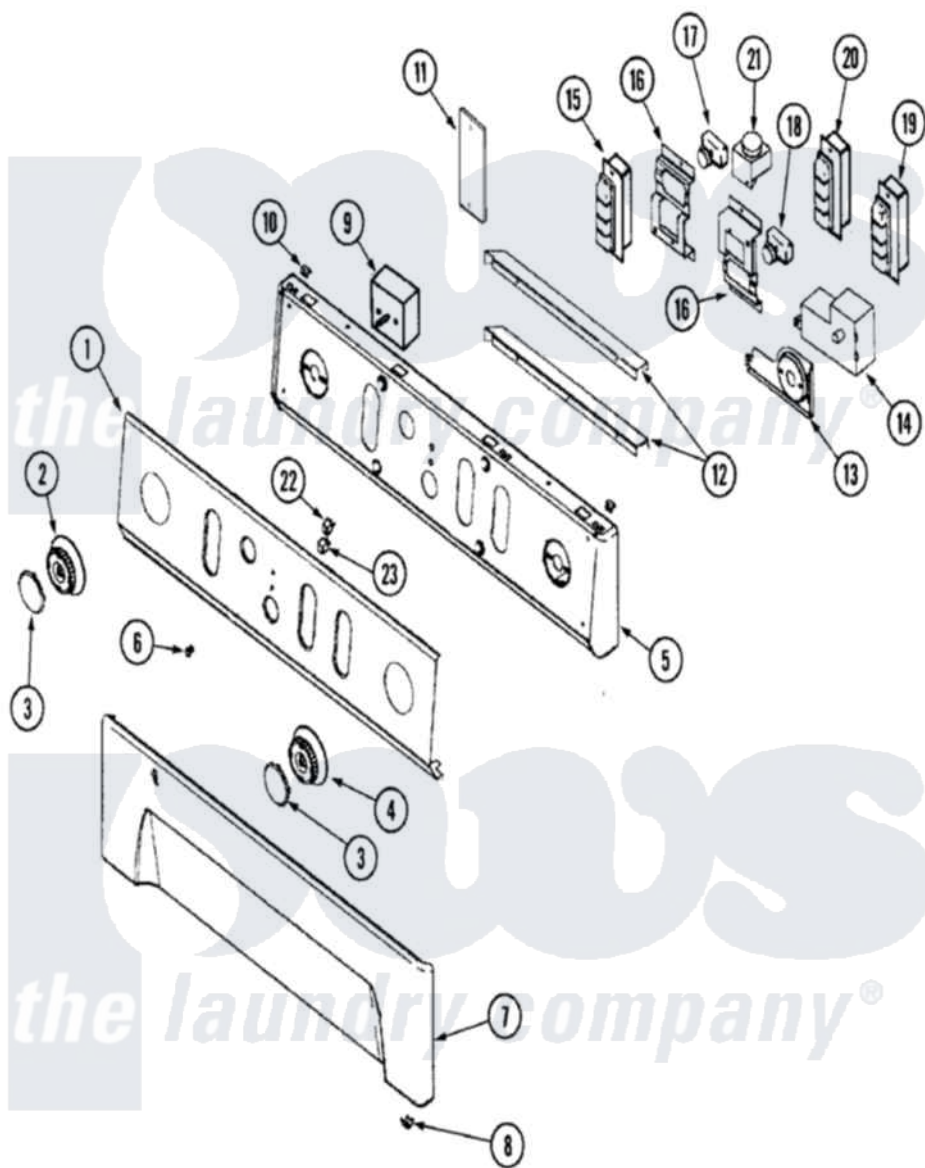

Maytag MUG2000AXW 07 - CONTROL PANEL (WASHER)

Maytag Commercial Maytag MUG2000AXW Stacked Washer and Dryer Parts Parts Diagram 07 - CONTROL PANEL (WASHER)

[Click on the part number to view part](#)

Item	Original Part Number	Replaced By	Status	Part Description
1	W10124350		Not Available	NOT REQUIRED PART OR SEE NOTE