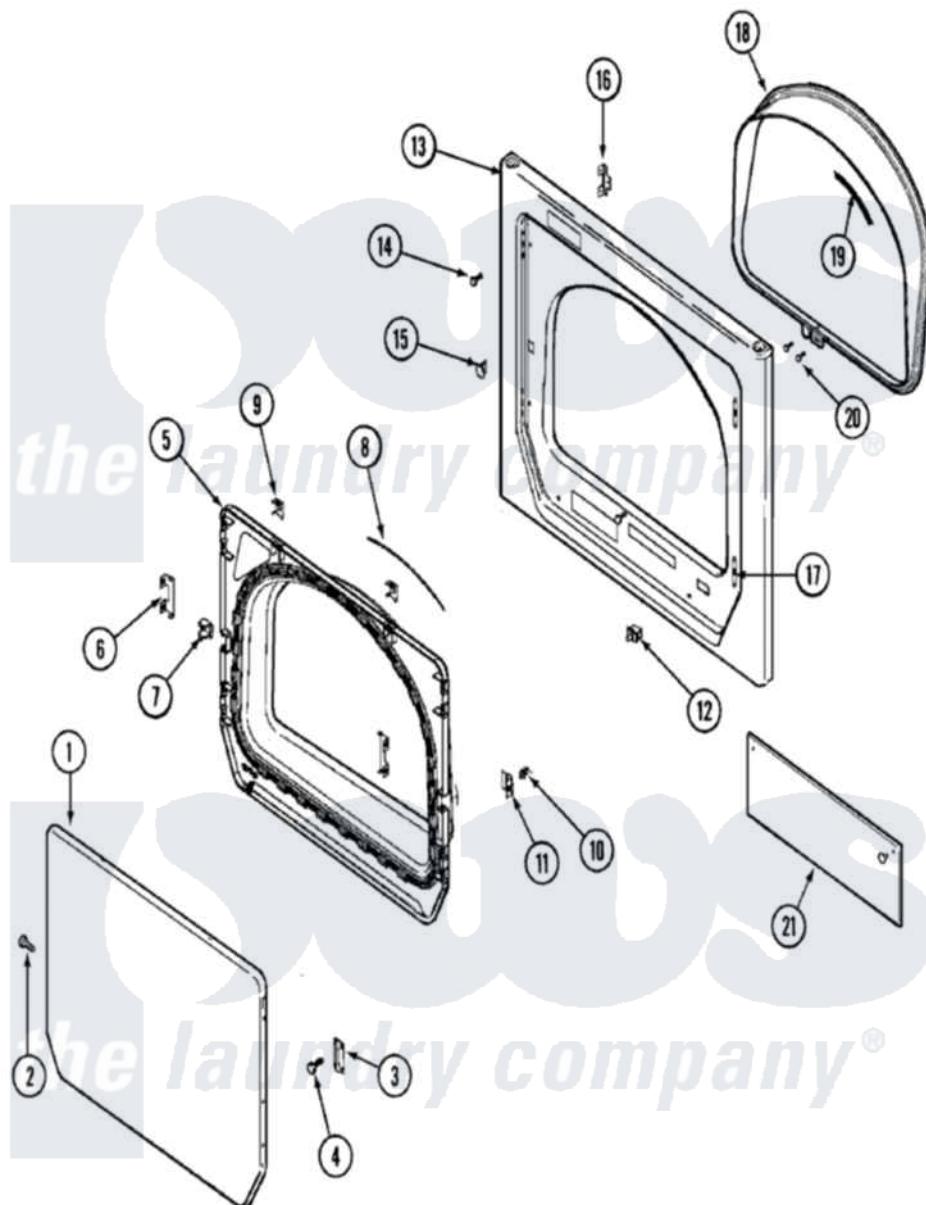

# Maytag MUG2000AXW 09 - DOOR (DRYER)

Maytag Commercial Maytag MUG2000AXW Stacked Washer and Dryer Parts Parts Diagram 09 - DOOR (DRYER)  
 Click on the part number to view part

Item	Original Part Number	Replaced By	Status	Part Description
1	33002079	<a href="#">33002128</a>		Panel- Out
2	<a href="#">22002063</a>			Screw No.8-18AB Wafer Head
3	<a href="#">33002017</a>			Hinge, Door
4	22002062	<a href="#">98006631</a>		Screw
5	<a href="#">22002520</a>			Door, Inner
6	<a href="#">22002038</a>			Clip, Door
7	33002111	<a href="#">33001763</a>		Plug, Inner Door
8	<a href="#">33002094</a>			Seal, Door
9	<a href="#">22002039</a>			Clip, Door
10	<a href="#">33001761</a>			Strike, Door
11	33002110	<a href="#">33001793</a>		Bracket, Strike
12	33001508	<a href="#">W10169313</a>		Switch-Dor
13	33002051		Not Available	SCREW, FRONT PANEL
"	<a href="#">33002081</a>			Panel, Front
14	33001486	<a href="#">98008544</a>		Screw
15	33001791	<a href="#">306436</a>		Door Latch Kit--W

16	<a href="#">33002025</a>	Twin Speednut
17	<a href="#">33001175</a>	Cover, Hinge Hole
18	<a href="#">33002026</a>	Extension, Tumbler Front
19	<a href="#">33001767</a>	Seal, Shroud
20	33001855	<a href="#">33002917</a> Screw, No.10-16
21	<a href="#">22002521</a>	Shield, Control Panel
"	<a href="#">33002048</a>	Fastener, Push