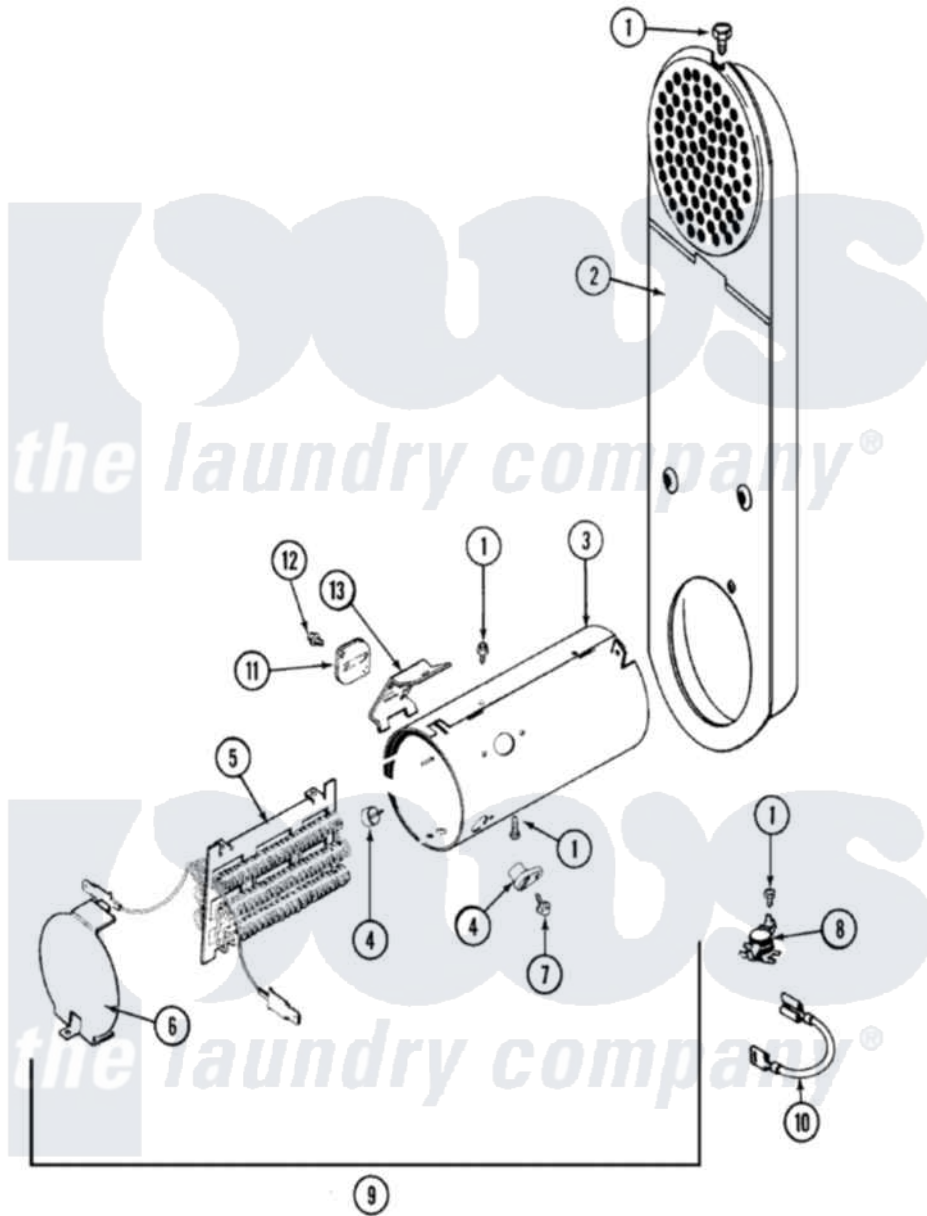

# Maytag MUG2000AXW 12 - HEATER (DRYER)

Maytag Commercial Maytag MUG2000AXW Stacked Washer and Dryer Parts Parts Diagram 12 - HEATER (DRYER)

[Click on the part number to view part](#)

Item	Original Part Number	Replaced By	Status	Part Description
2	33001803	<a href="#">33003038</a>		Assembly, Inlet Duct-Elec
3	<a href="#">314995</a>			Enclosure, Heater
4	<a href="#">314998</a>			Insulator, Terminal
6	<a href="#">314999</a>			Shield, Radiant
7	314554		Not Available	SCREW
8	<a href="#">303396</a>			Thermostat, Hi-Limit
10	<a href="#">Y307173</a>			Wire, Jumper
11	<a href="#">307473</a>			Fuse, Thermal
12	314848	<a href="#">W10116760</a>		Screw
13	<a href="#">315346</a>			Bracket, Thermal Fuse
14	Y308590	<a href="#">W10116795</a>		Heater