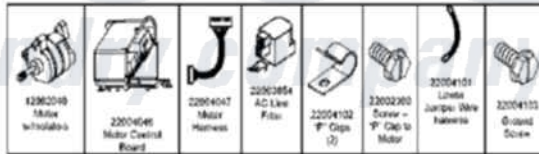

Maytag MUG2000AXW 13 - MOTOR & MOTOR CONTROL

1 USE FOR ITEM 2 PRIOR TO SERIES 88

ITEM 1 - KIT CONTAINS:

Maytag [Commercial Maytag MUG2000AXW Stacked Washer and Dryer Parts](#) Parts Diagram 13 - MOTOR & MOTOR CONTROL

[Click on the part number to view part](#)

Item	Original Part Number	Replaced By	Status	Part Description
1	12002039			Neptune Motor Conversion Kit
2	22004046			Control Assembly, Motor
3	22003856			Motor, Variable Speed
4	22002471			Wire Harness, Motor Control
5	212276	W10116760		Screw
6	22002173	22002014		Clip, Harness To Support
7	Y310632	1163839		Screw
8	22002058	22003599		Bolt- Moto
9	22002320			Washer, Belt Tension Bolt
10	22002082	22003329		Isolator, Motor