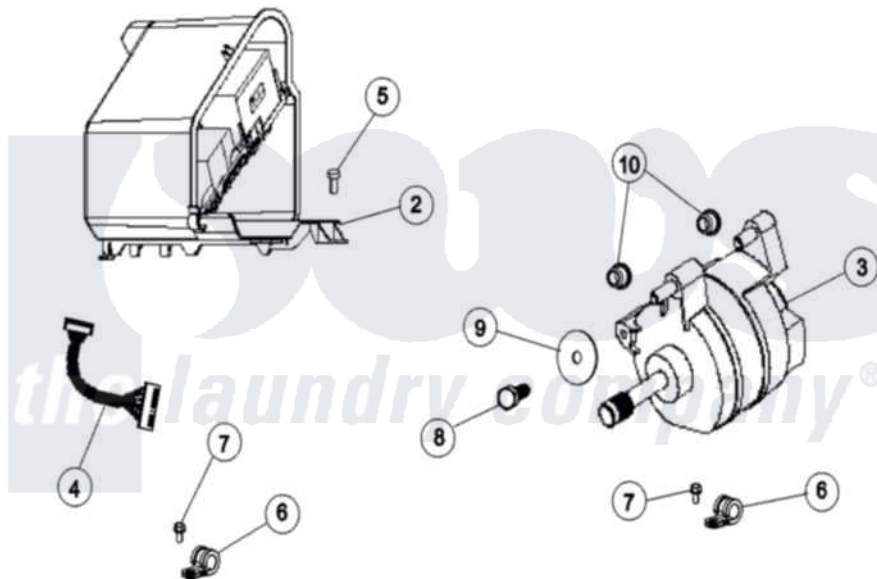

Maytag MUG2000AXW 13 - MOTOR & MOTOR CONTROL

1 USE FOR ITEM 2 PRIOR TO SERIES 88

ITEM 1 - KIT CONTAINS:

Maytag [Commercial Maytag MUG2000AXW Stacked Washer and Dryer Parts](#) Parts Diagram 13 - MOTOR & MOTOR CONTROL

[Click on the part number to view part](#)

Item	Original Part Number	Replaced By	Status	Part Description
1	12002039			Neptune Motor Conversion Kit
2	22004046			Control Assembly, Motor
3	22003856			Motor, Variable Speed
4	22002471			Wire Harness, Motor Control
5	212276	W10116760		Screw
6	22002173	22002014		Clip, Harness To Support
7	Y310632	1163839		Screw
8	22002058	22003599		Bolt- Moto
9	22002320			Washer, Belt Tension Bolt
10	22002082	22003329		Isolator, Motor