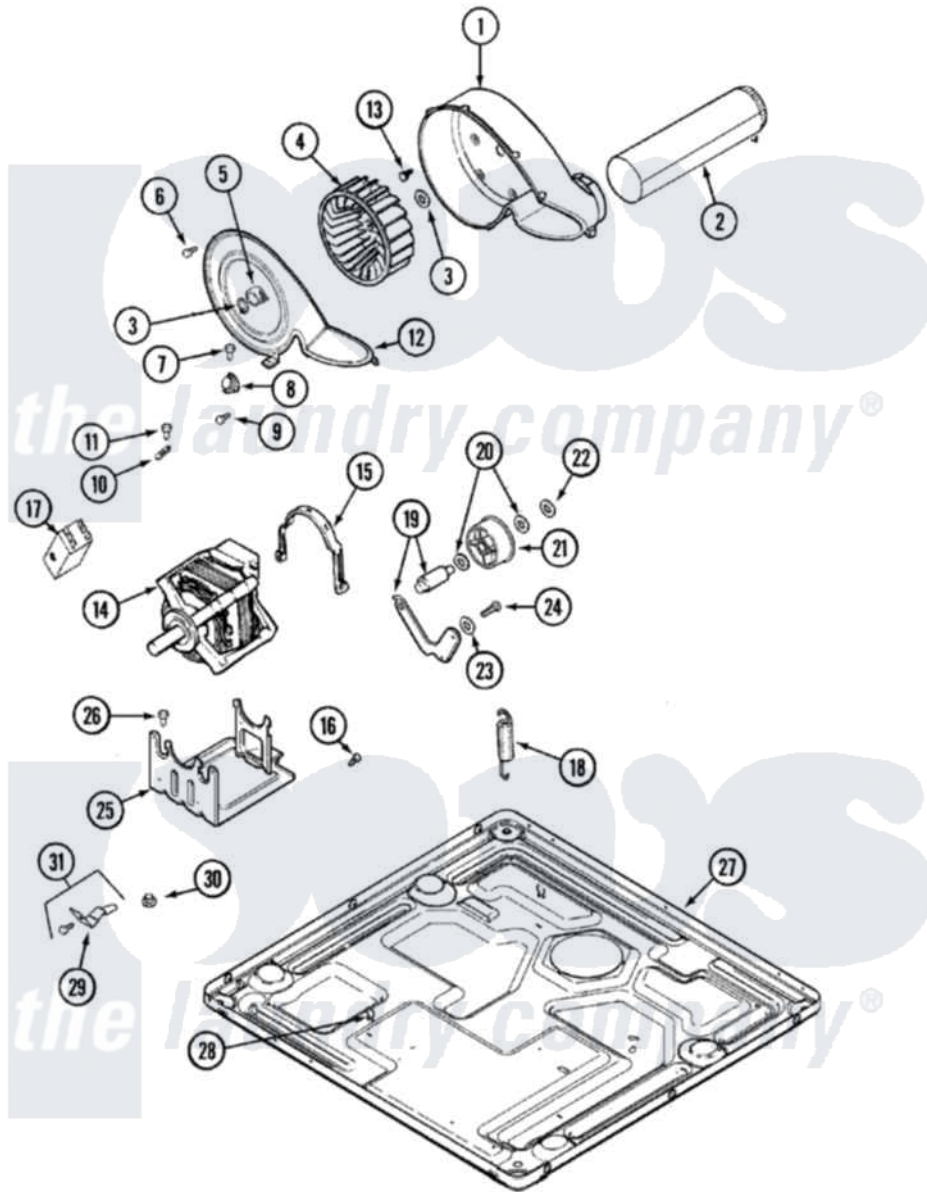

Maytag MUG2000AXW 14 - MOTOR DRIVE (DRYER)

Maytag Commercial Maytag MUG2000AXW Stacked Washer and Dryer Parts Parts Diagram 14 - MOTOR DRIVE (DRYER)

[Click on the part number to view part](#)

Item	Original Part Number	Replaced By	Status	Part Description
1	33001789			Housing, Blower
2	22001995			Screw Note: Screw, Tumbler Front And Shroud
"	33002185			Duct Assembly, Exhaust
"	33002321			Seal, Exhaust
3	410233	9703438		Ring-Retrn
4	33001790			Wheel, Blower
5	312967			Clamp, Blower Housing
6	33001855	33002917		Screw, No.10-16
7	Y313561			Screw---NA
8	306910			Thermostat, Multi Temp Note: Thermostat
9	22001996	3370225		Screw
10	33001762			Fuse, Thermal
11	22001996	3370225		Screw
12	33001873			Cover, Blower Housing---NA

13	314818	1163839	Screw
14	33001853	33002478	Motor
"	33002462	33002478	Motor
"	33002237	33002478	Motor
15	33002478		Motor
"	33002221	Y015825	Clip, Motor To Motor Support
16	910343	488234	Screw 8-32 X 1/4
17	33001854	33002478	Motor
18	33001754	33002459	Assembly, Spring And Plug
"	33002461		Plug For Spring
"	33002157		Grommet
"	33002460	33002459	Assembly, Spring And Plug
19	33001840	6-3705180	Idler Arm
20	Y312527		Washer, Idler Shaft
21	33001783	6-3700340	Bearing- I
22	312958	354987	Ring, Retaining
23	315772		Sleeve, Idler Arm
24	Y014874		Screw, Idler Arm And Sleeve
25	33002466	33002817	Motor Support, Offset
"	33001752	33002817	Motor Support, Offset
26	Y313561		Screw---NA
27	33002467		Base
"	33002050		Protector, Harness
"	33002041	33002467	Base
"	314568	Y313559	Screw
"	33002049	302797	Grommet
"	33002623		Base,
28	410490		Spring, Retainer Wire Harness
29	22001995		Screw Note: Screw, Tumbler Front And Shroud
"	33002043	33002757	Bracket, RH, Base To Support
"	33002042	33002758	Bracket, LH, Base To Support
30	33002044		Guide
31	12001551		Contains RT And LT Brackets