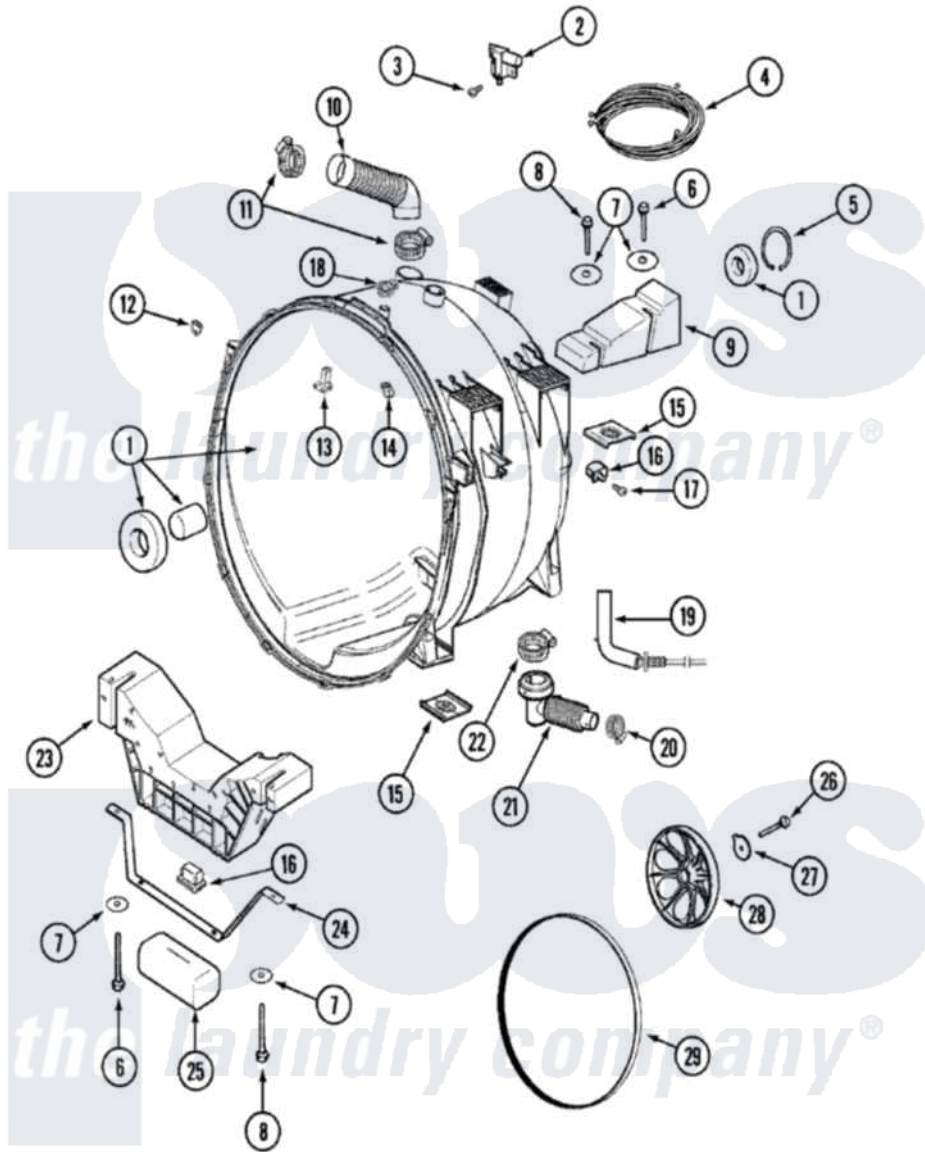

Maytag MUG2000AXW 15 - OUTER TUB (WASHER)

Maytag Commercial Maytag MUG2000AXW Stacked Washer and Dryer Parts Parts Diagram 15 - OUTER TUB (WASHER)

Click on the part number to view part

Item	Original Part Number	Replaced By	Status	Part Description
1	22002006			Clip, Unbalance Switch Harness
"	22002154	22004465		Outer Tub Assembly, As Pack
2	22002045	22003302		Switch, Internal Unbalance
3	22002300	9740848		Screw, Mixing Valve Mounting
4	33002216	12001798		Kit-Harnes
5	22001981		Not Available	RING, RETAINING
6	22001991	22003615		Bolt, Double Sems 5-3/8
7	22002067		Not Available	WASHER, COUNTER BALANCE
8	22002056	22003616		Bolt, Double Sems 3-3/8
9	22002102			Weight, Counter Balance
10	22002083			Hose, Injector
11	22002052	616099		Clamp
12	22002103			Clip, U
13	22002004	22004310		Water Deflector

"	22002959	22004310	Water Deflector
14	22002061	910187	Screw
"	22002006		Clip, Unbalance Switch Harness
15	22002065		Nut, Counter Balance
16	22002044		Switch, Tub Displacement
17	22002061	910187	Screw
18	202515	596669	Clamp, Manifold
19	22002483		Hose, Air Dome
20	22001984	285655	Clamp, Hose
21	22002081	22003262	Hose, Tub To Pump Outlet
22	22002053	696392	Hose Clamp
23	22002006		Clip, Unbalance Switch Harness
"	22002579	Not Available	WEIGHT ASSEMBLY (FRT)
24	22002008		Strap
25	22002011	Not Available	CUSHION
26	22002057	22003937	Screw, Retaining Bolt
27	22002055	22003936	Washer
28	22001998	22002315	Pulley, Spinner
29	12001435	12001788	Kit, Belt And Isolator--W