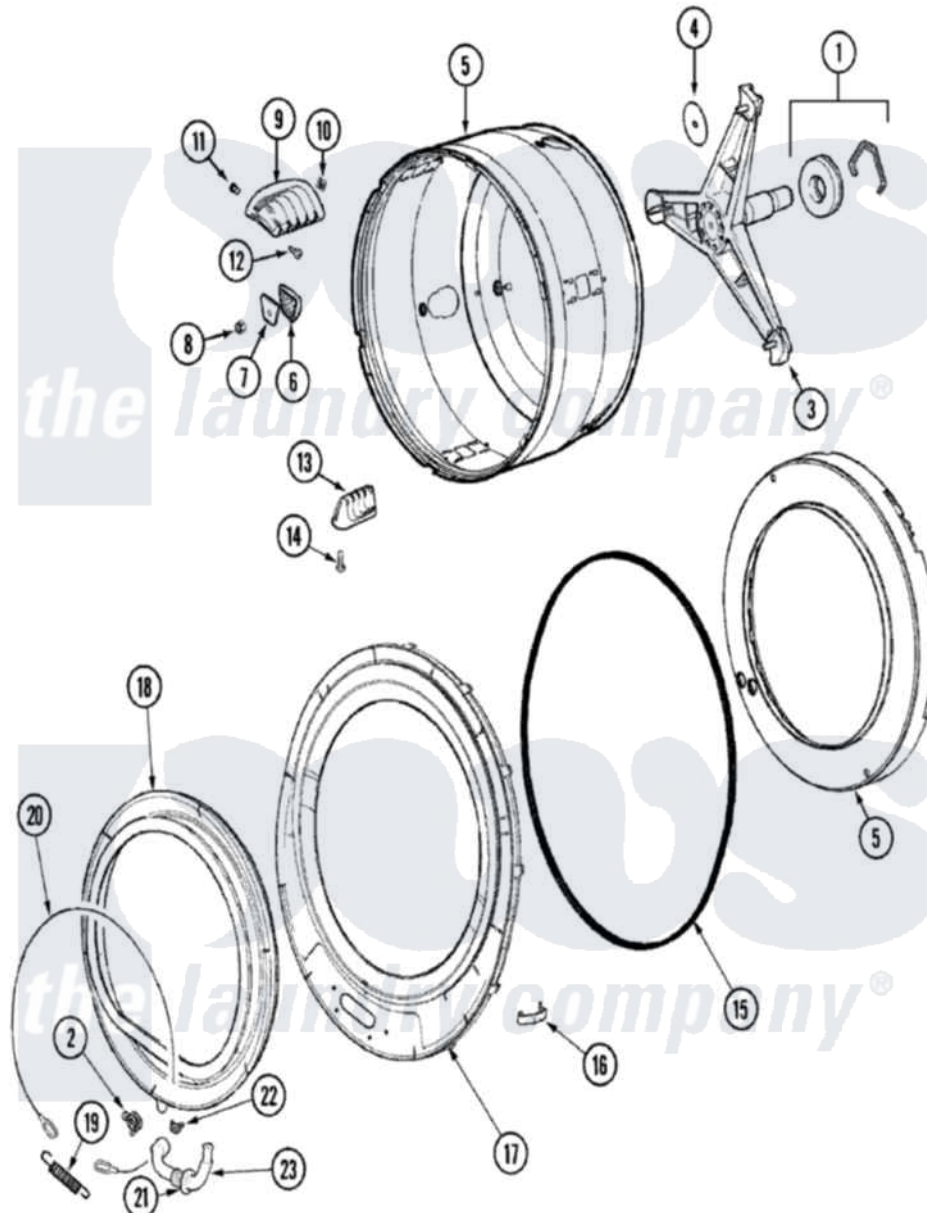

Maytag MUG2000AXW 16 - SPINNER ASSEMBLY & OUTER TUB COVER(WASH)

Maytag [Commercial Maytag MUG2000AXW Stacked Washer and Dryer Parts](#) Parts Diagram 16 - SPINNER ASSEMBLY & OUTER TUB COVER(WASH)
 Click on the part number to view part

Item	Original Part Number	Replaced By	Status	Part Description
1	22002399			Shaft Seal Sleeve
"	22002398	12002022		Lip Seal Kit
2	22003073	596669		Clamp, Manifold
3	22002123			Tube, Molykote
"	22001994	W10181639		Support
"	22002897	W10181639		Support
4	22002023			Washer, Plastic
5	22002115	6-2717080		Spinner As
6	22002482			Washer, Profile
7	22002020			Washer, Spinner Support
8	22002122	2207454		Nut, Hex
9	22001985			Baffle, Drip
10	22002009			Grommet, Baffle
11	22001999			Grommet, Baffle
12	22002325	22003556		Screw, Baffle

13	22001986	Baffle, Drip	
14	22002059	Screw, Baffle	
15	22002077	Seal, Tub Cover	
16	22002050	Clip, Tub To Cover	
17	33002217	22003212	Cover, Tub --W
18	22001978	12002533	Boot Kit
19	22002099	Spring, Tub	
20	22002105	22002327	Wire, Boot Clamp
21	22003074	Guard, Hose	
22	22003072	CLAMP, HOSE DOUBLE WIRE	
23	22003071	22004477	Drain Hose, Door Boot