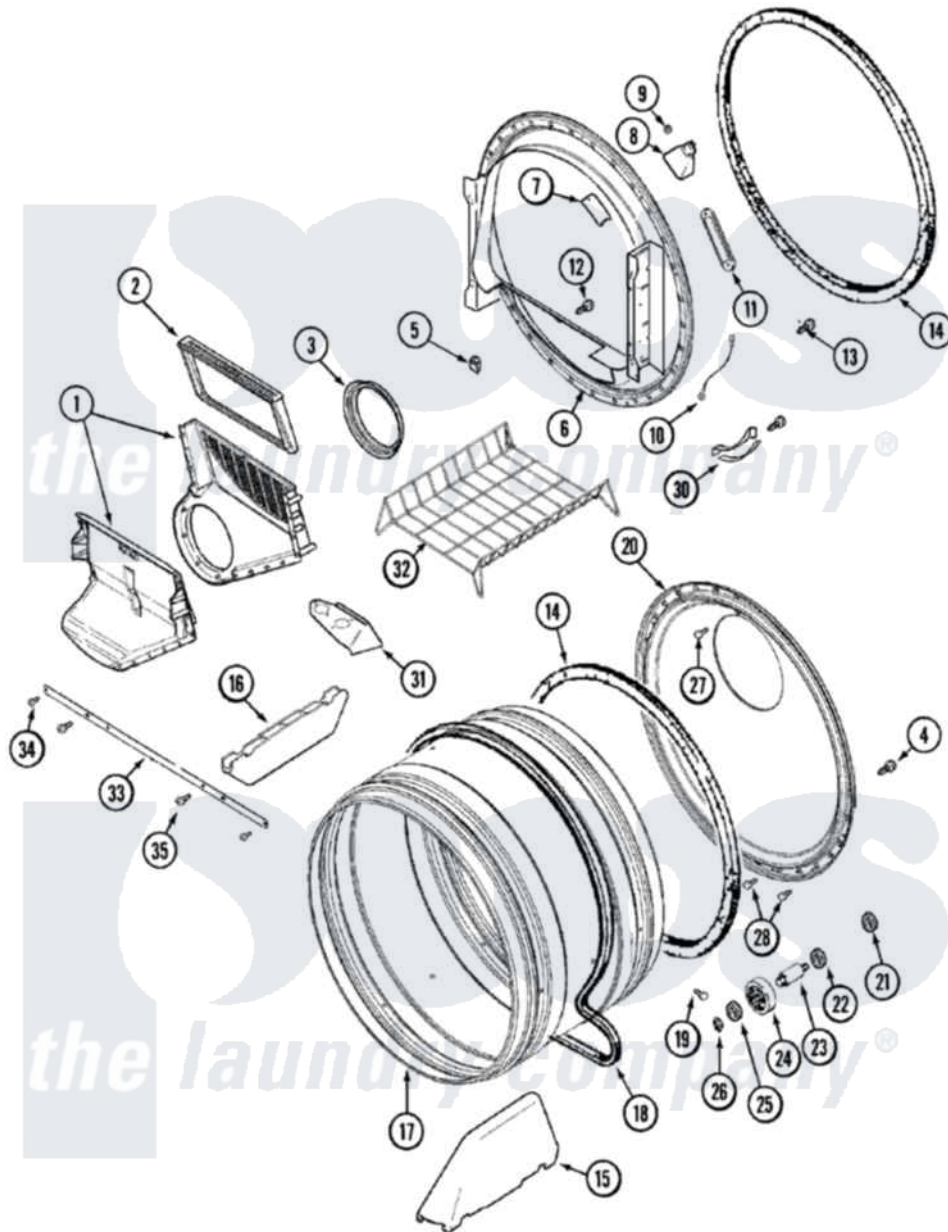

# Maytag MUG2000AXW 17 - TUMBLER

Maytag Commercial Maytag MUG2000AXW Stacked Washer and Dryer Parts Parts Diagram 17 - TUMBLER  
 Click on the part number to view part

Item	Original Part Number	Replaced By	Status	Part Description
1	33002228		Not Available	LABEL, POWER CORD WARNING
"	<a href="#">33001799</a>			Outlet Duct Assembly Note: Outlet Duct Assembly
2	<a href="#">33001808</a>			Filter, Lint
3	33001758	<a href="#">33002560</a>		Seal, Blower
4	<a href="#">33002190</a>			SCrew, C BraCe, BraCket, Cabinet
5	<a href="#">Y310376</a>			Clip, Door Switch Harness
6	<a href="#">33001868</a>			Front, Tumbler Front W/Sensor Note: Front, Tumbler
7	<a href="#">33001869</a>			Lens, Drum Light
"	<a href="#">33001871</a>			Screw Note: Screw, Drum Light
8	33001870		Not Available	HOLDER, LAMP (W/HOUSING) NOTE: LAMP (W/HOUSING & HOLDER)
"	<a href="#">22002263</a>			Lamp
9	<a href="#">214872</a>			Palnut, End Cap Note: Nut,